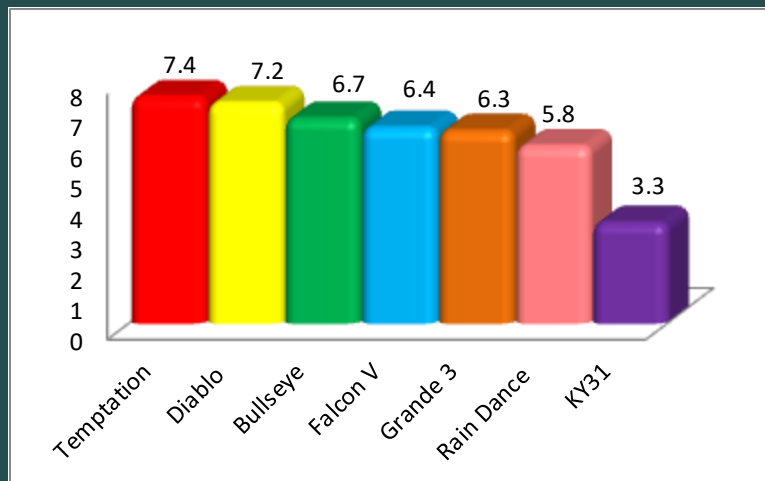

Seeding Rates:

8-10 LBS/1,000 square feet for new establishment

4-5 LBS/1,000 square feet for overseeding

Diablo is a new highly rated Turf Type Tall Fescue from Columbia Seeds. **Diablo** has dark green genetic color, and was rated # 6 in this category in the 2012 NTEP, 2013 Data.

Diablo also exhibits excellent Brown Patch and Pythium Blight resistance. With excellent Brown Patch resistance, **Diablo** has performed very well in the Transition Region. **Diablo** was highly rated in the NTEP traffic stress trial. The fine texture and dense crown provides a lush fine leaf turf.

When looking for high quality dark, turf type tall fescue choose **Diablo**. This improved cultivar can provide a high quality tall fescue turf for home lawns, parks, sod production, sports fields and commercial properties. This variety mixes well with other Turf Type Tall Fescues, Kentucky Bluegrass, Perennial Ryegrass and Fine Fescues.