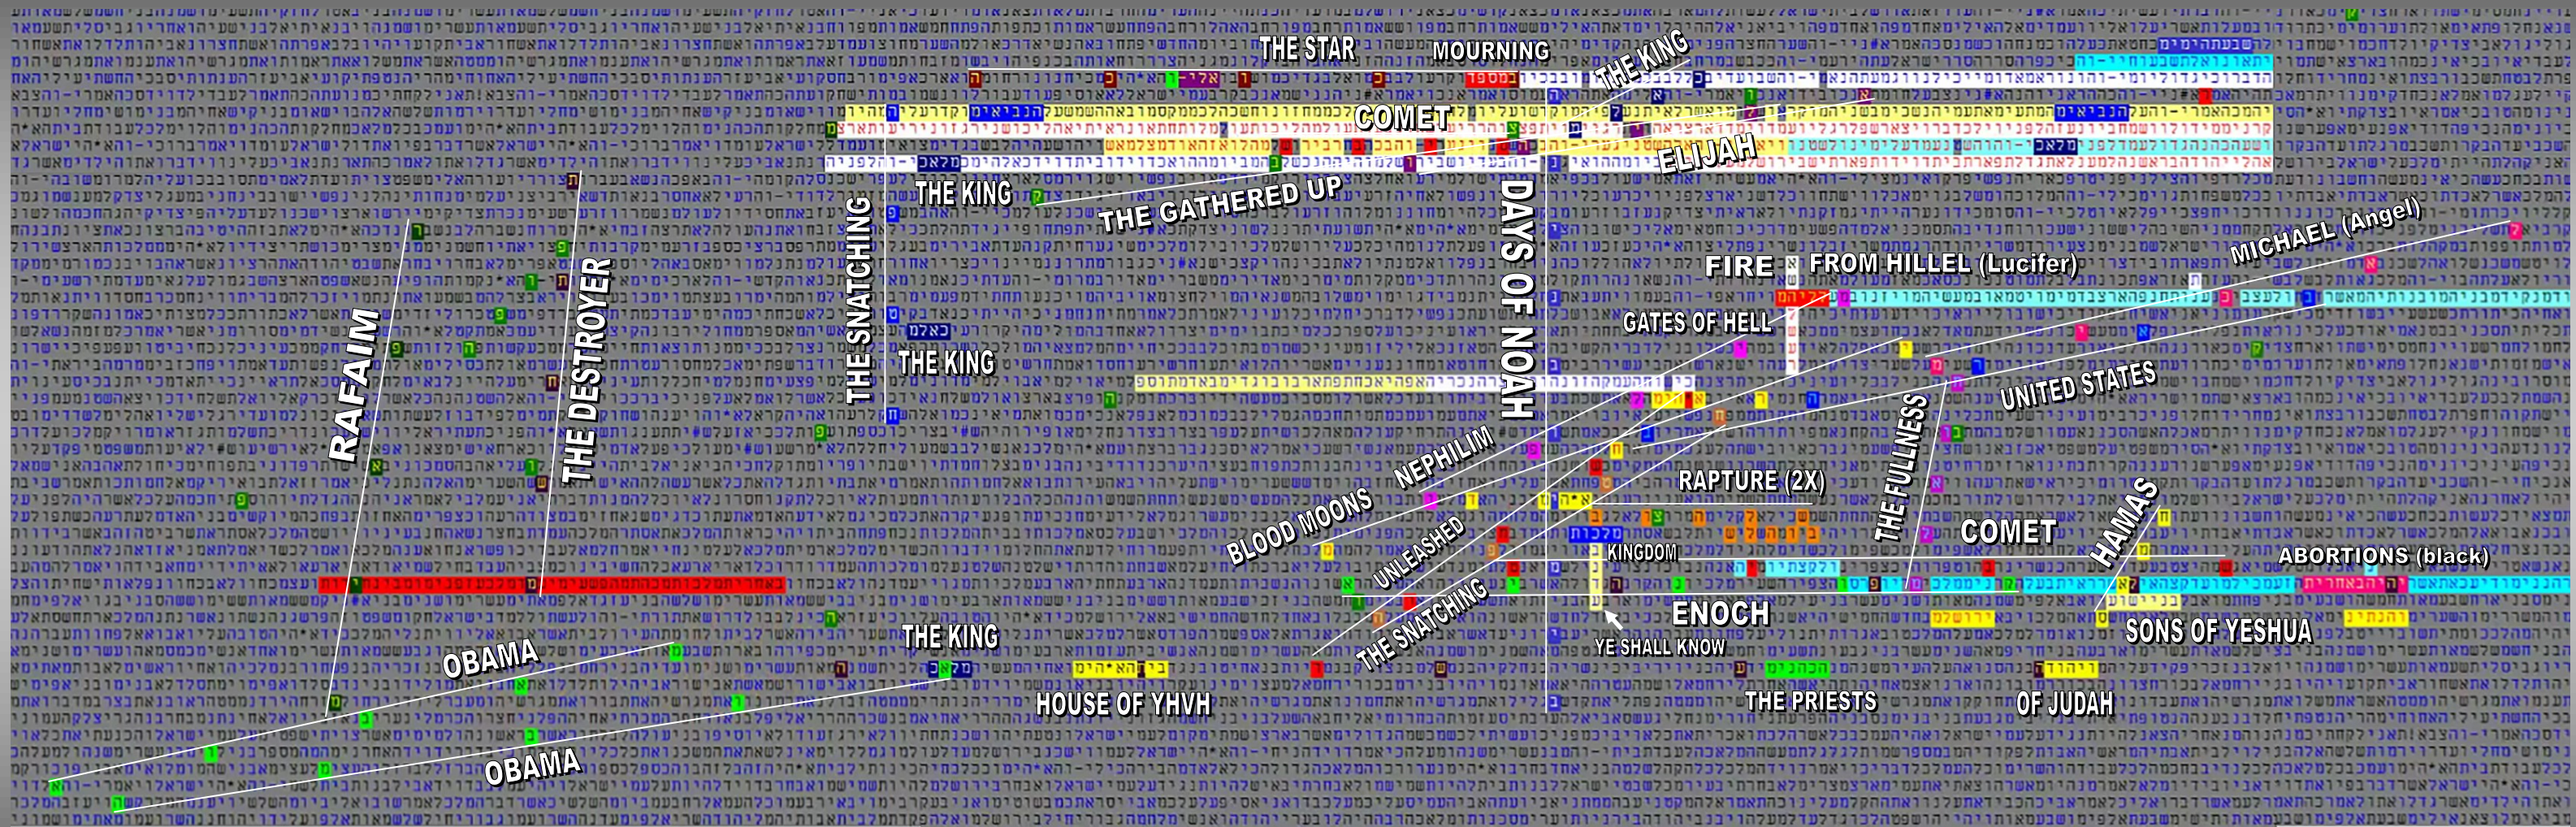

AS IN THE DAYS OF NOAH

Bible Code Matrix of Prophecy in Scripture

© MATTHEW WRIGHT MINISTRIES
Graphic layout by Luis B. Vega

RESOURCES
[youtube.com/user/TheMatt71269](https://www.youtube.com/user/TheMatt71269)
biblecodenow1@gmail.com
biblecodenow.com
[facebook.com/groups/codesearcher](https://www.facebook.com/groups/codesearcher)

SCRIPTURE SOURCE(S)
Old & New Testament
TorahSoft

FOR AN EXPLANATION - STUDY OF THE CHART CODE MATRIX, VISIT THE YOUTUBE CHANNEL VIDEO SERIES.

WIDTH: 7984 CENTER: 820998