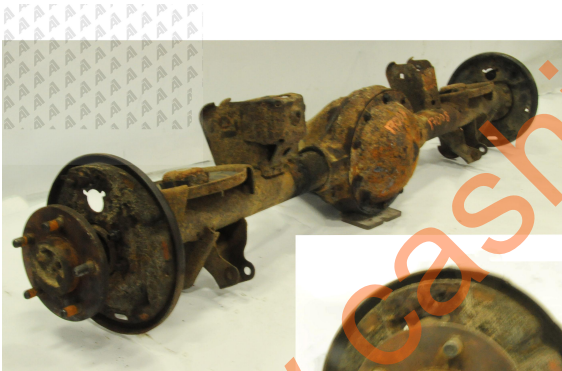

# TOYOTA TUNDRA 2000-2006 AWD

3A17008

# JEEP WRANGLER 01-02

4x4 3.73

Also Multi-Link / Open / 3.07 = MOX

www.cashinyourcores.com

RAM 1500  
06-07

3A17010

Please note different  
flange than 17005

www.cashinyourcores.com