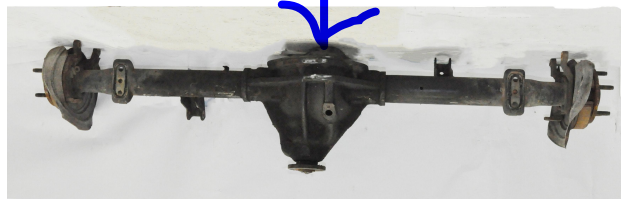

# JEEP WRANGLER 01-02

4x4 3.73

Also Multi-Link / Open / 3.07 = MOX

www.cashinyourcores.com

RAM 1500  
06-07

3A17010

Please note different  
flange than 17005

www.cashinyourcores.com