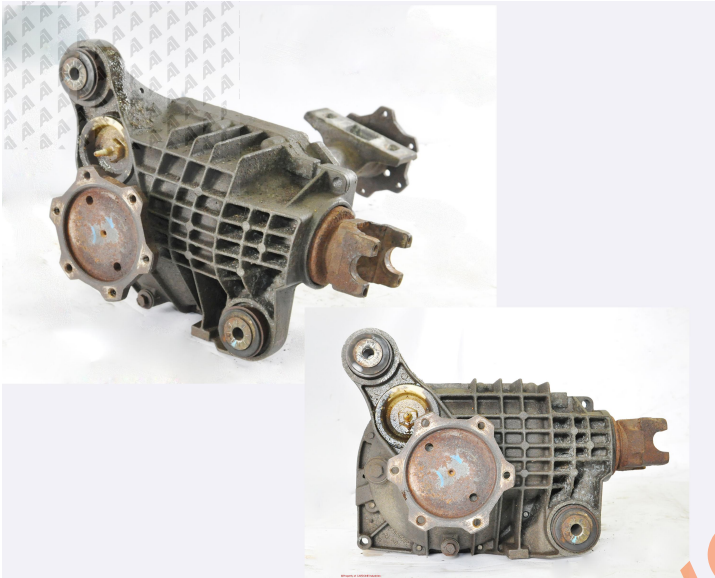

# TOYOTA TUNDRA 2000-2006 AWD

3A17008

# JEEP WRANGLER 01-02

4x4 3.73

Also Multi-Link / Open / 3.07 = MOX

www.cashinyourcores.com

RAM 1500  
06-07

3A17010

Please note different  
flange than 17005

www.cashinyourcores.com

GM 8.25 YUKON 02-06

FORD E-250 1999-2004

2013

www.buyyourcores.com