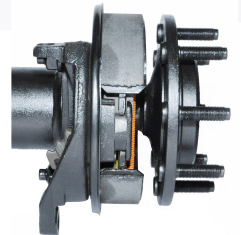

# TOYOTA TUNDRA 2000-2006 AWD

3A17008

# JEEP WRANGLER 01-02

4x4 3.73

Also Multi-Link / Open / 3.07 = MOX

www.cashinyourcores.com

RAM 1500  
06-07

3A17010

Please note different  
flange than 17005

www.cashinyourcores.com

GM 8.25 YUKON 02-06

FORD E-250 1999-2004

2013

www.buyyourcores.com