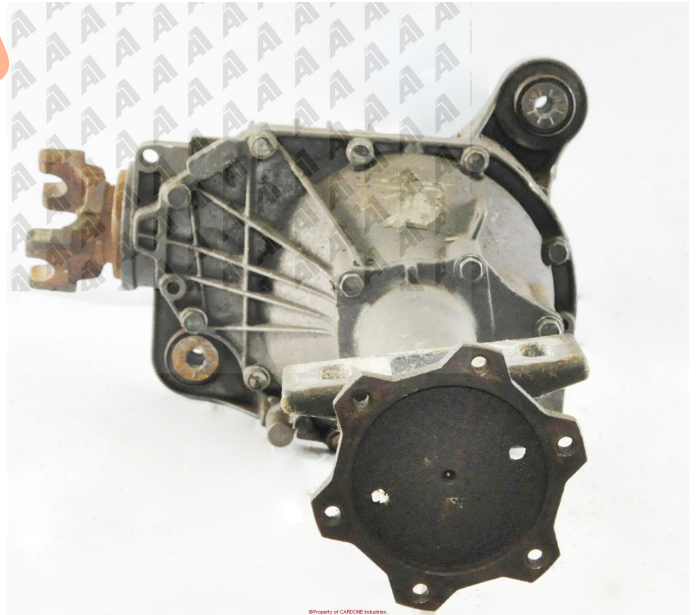

# TOYOTA TUNDRA 2000-2006 AWD

3A17008

# JEEP WRANGLER 01-02

4x4 3.73

Also Multi-Link / Open / 3.07 = MOX

www.cashinyourcores.com

RAM 1500  
06-07

3A17010

Please note different  
flange than 17005

www.cashinyourcores.com

GM 8.25 YUKON 02-06

FORD E-250 1999-2004

2013

www.buyyourcores.com