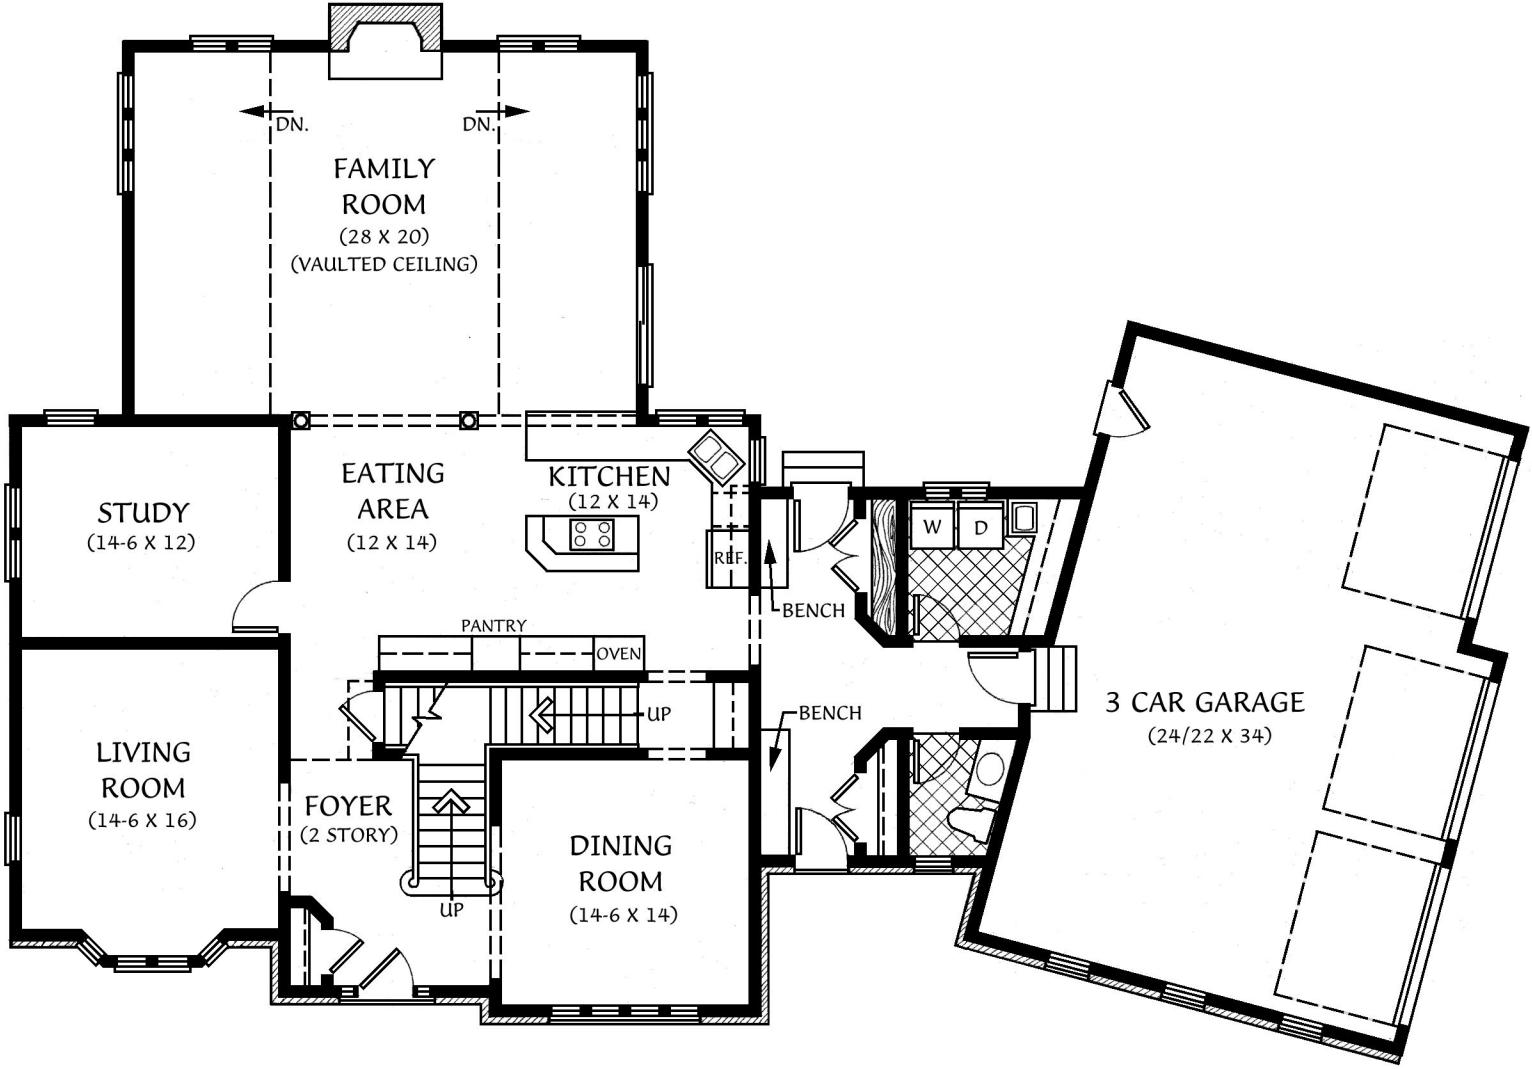

SHANE
STRUCTURES

"The Lavoie"

Front Elevation

4240 Square Feet

SHANE
STRUCTURES

"The Lavoie"
First Floor Plan

2076 Square Feet