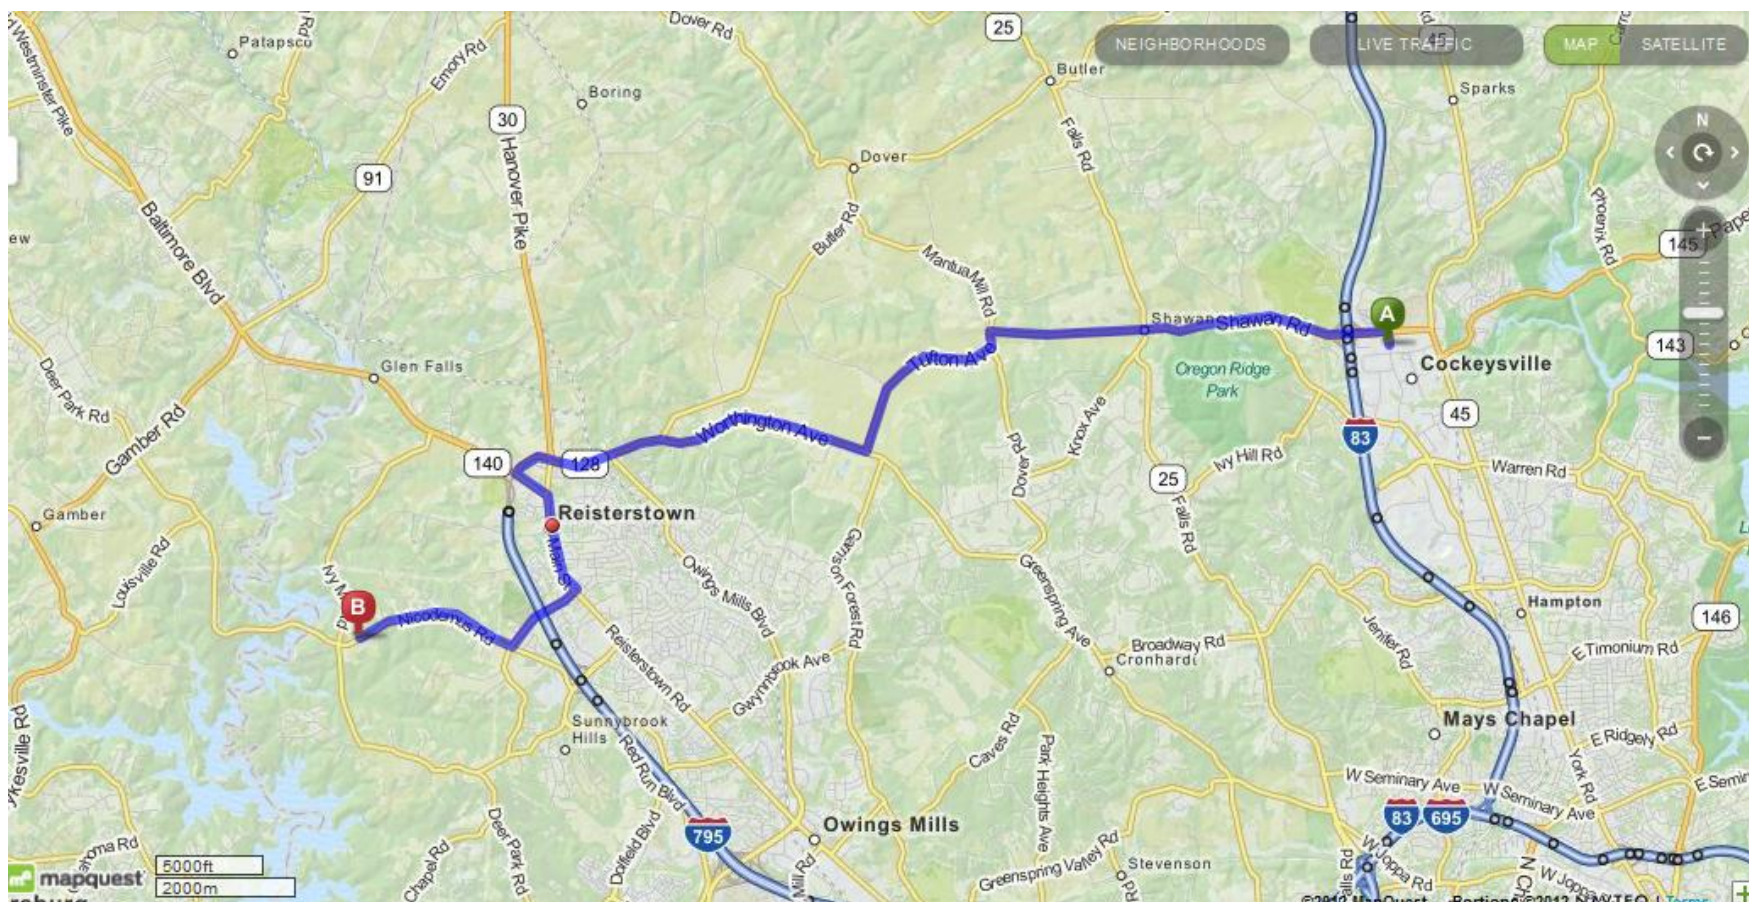

From Cockeysville, Hunt Valley, Sparks

From Cockeysville, Hunt Valley, Sparks

Shawan Rd.
Shawan Rd becomes Tufton Ave.
Right onto Worthington Ave.
Worthington Ave becomes Butler Rd/MD-128 S

Alternative from Butler Rd Route A:

Turn left onto MD-140/Westminster Pike MD-140 is 0.4 miles past MD-30
Turn right onto Main St/MD-140.

- Tonino's is on the corner
- Drive 1.1 miles and turn right onto Berrymans Ln.
- Berrymans Ln is just past Chartley Dr
- If you reach Walgrove Rd you've gone a little too far

Turn right onto Nicodemus Rd.

Drive 1.8 miles to Baltimore Humane Society on left

Alternative from Butler Rd. Route B:

Merge onto I-795 S

Take EXIT 7 toward Franklin Blvd

Take EXIT 7 toward Franklin Blvd..

Drive 2.5 miles to Baltimore Humane Society on left