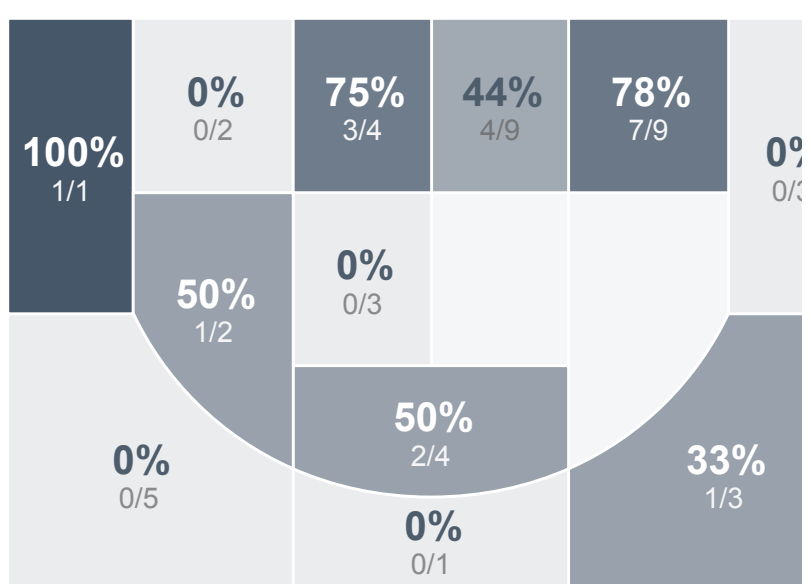

Team Stats

	MHS	JHS
Field Goal %	42.6%	39.1%
Effective Field Goal %	45.7%	47.8%
2FG Made/Attempted	17/33	10/29
2FG %	51.5%	34.5%
3FG Made/Attempted	3/14	8/17
3FG %	21.4%	47.1%
FT Made/Attempted	2/4	13/18
Free Throw Percentage	50.0%	72.2%
Points Per Possession	0.74	0.90
Transition Points	0	3
Points Off Turnovers	10	22
Second Chance Points	4	5
Points in the Paint	14	20
Offensive Rebounds	9	6
Defense Rebounds	22	16
Assists	14	11
Deflections	9	11
Steals	7	8
Blocks	2	1
Turnovers	21	15
Personal Fouls	16	13
Charges Taken	MHS	JHS

MHS