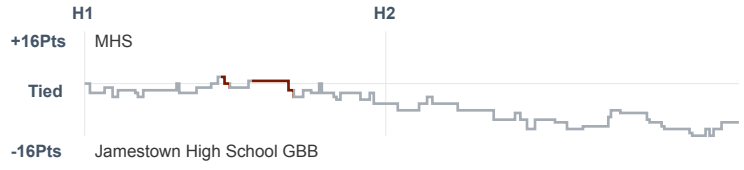

Box Score Report

MHS vs Jamestown High School GBB - Feb 1, 2018 - L 45-57

Period Stats

| Team | 1 | 2 | Final |
|------|----|----|-------|
| MHS | 24 | 21 | 45 |
| JHS | 30 | 27 | 57 |

Run Graph

Team Stats

| | MHS | JHS |
|------------------------|-------|-------|
| Field Goal % | 42.6% | 39.1% |
| Effective Field Goal % | 45.7% | 47.8% |
| 2FG Made/Attempted | 17/33 | 10/29 |
| 2FG % | 51.5% | 34.5% |
| 3FG Made/Attempted | 3/14 | 8/17 |
| 3FG % | 21.4% | 47.1% |
| FT Made/Attempted | 2/4 | 13/18 |
| Free Throw Percentage | 50.0% | 72.2% |
| Points Per Possession | 0.74 | 0.90 |
| Transition Points | 0 | 3 |
| Points Off Turnovers | 10 | 22 |
| Second Chance Points | 4 | 5 |
| Points in the Paint | 14 | 20 |
| Offensive Rebounds | 9 | 6 |
| Defense Rebounds | 22 | 16 |
| Assists | 14 | 11 |
| Deflections | 9 | 11 |
| Steals | 7 | 8 |
| Blocks | 2 | 1 |
| Turnovers | 21 | 15 |
| Personal Fouls | 16 | 13 |
| Charges Taken | MHS | JHS |