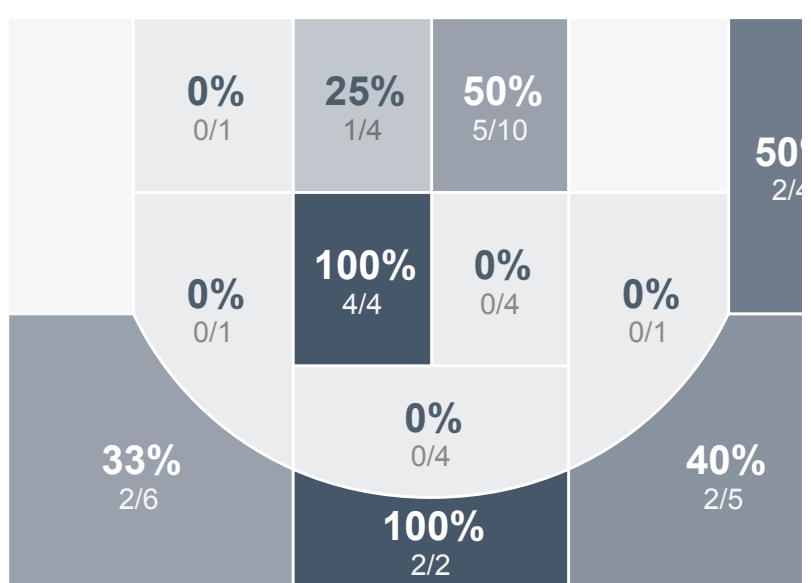

Jamestown High School GBB