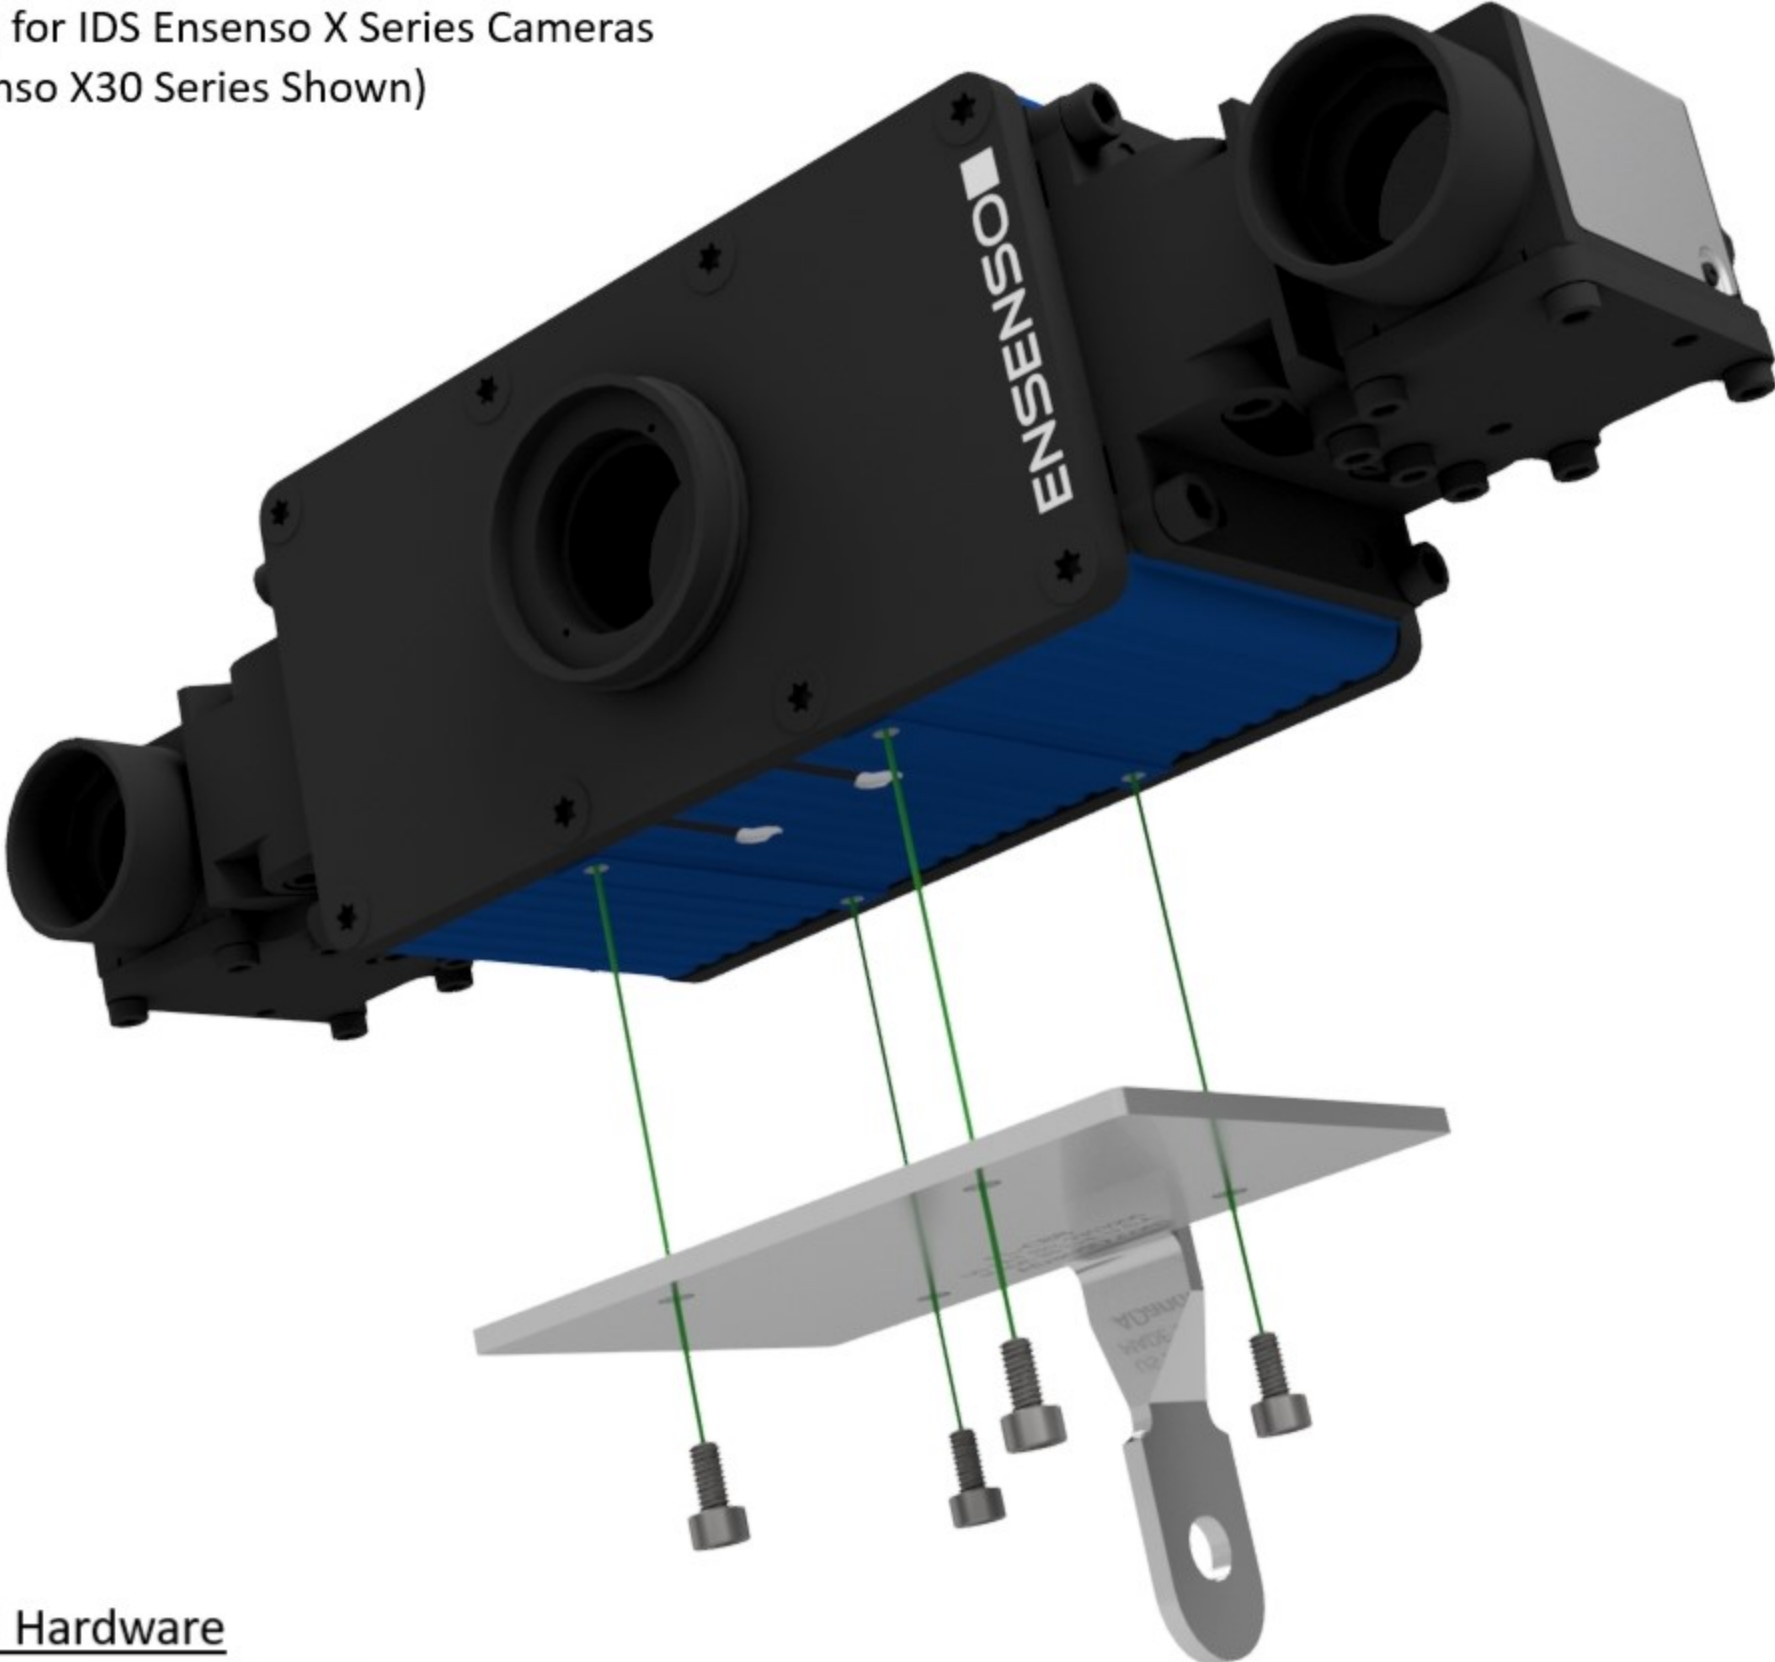

ADandD Pop-Link #PL-CB8

Mounting for IDS Ensenso X Series Cameras
(IDS Ensenso X30 Series Shown)

Included Hardware

(4) M4-.7 X 8mm Lg SHCS