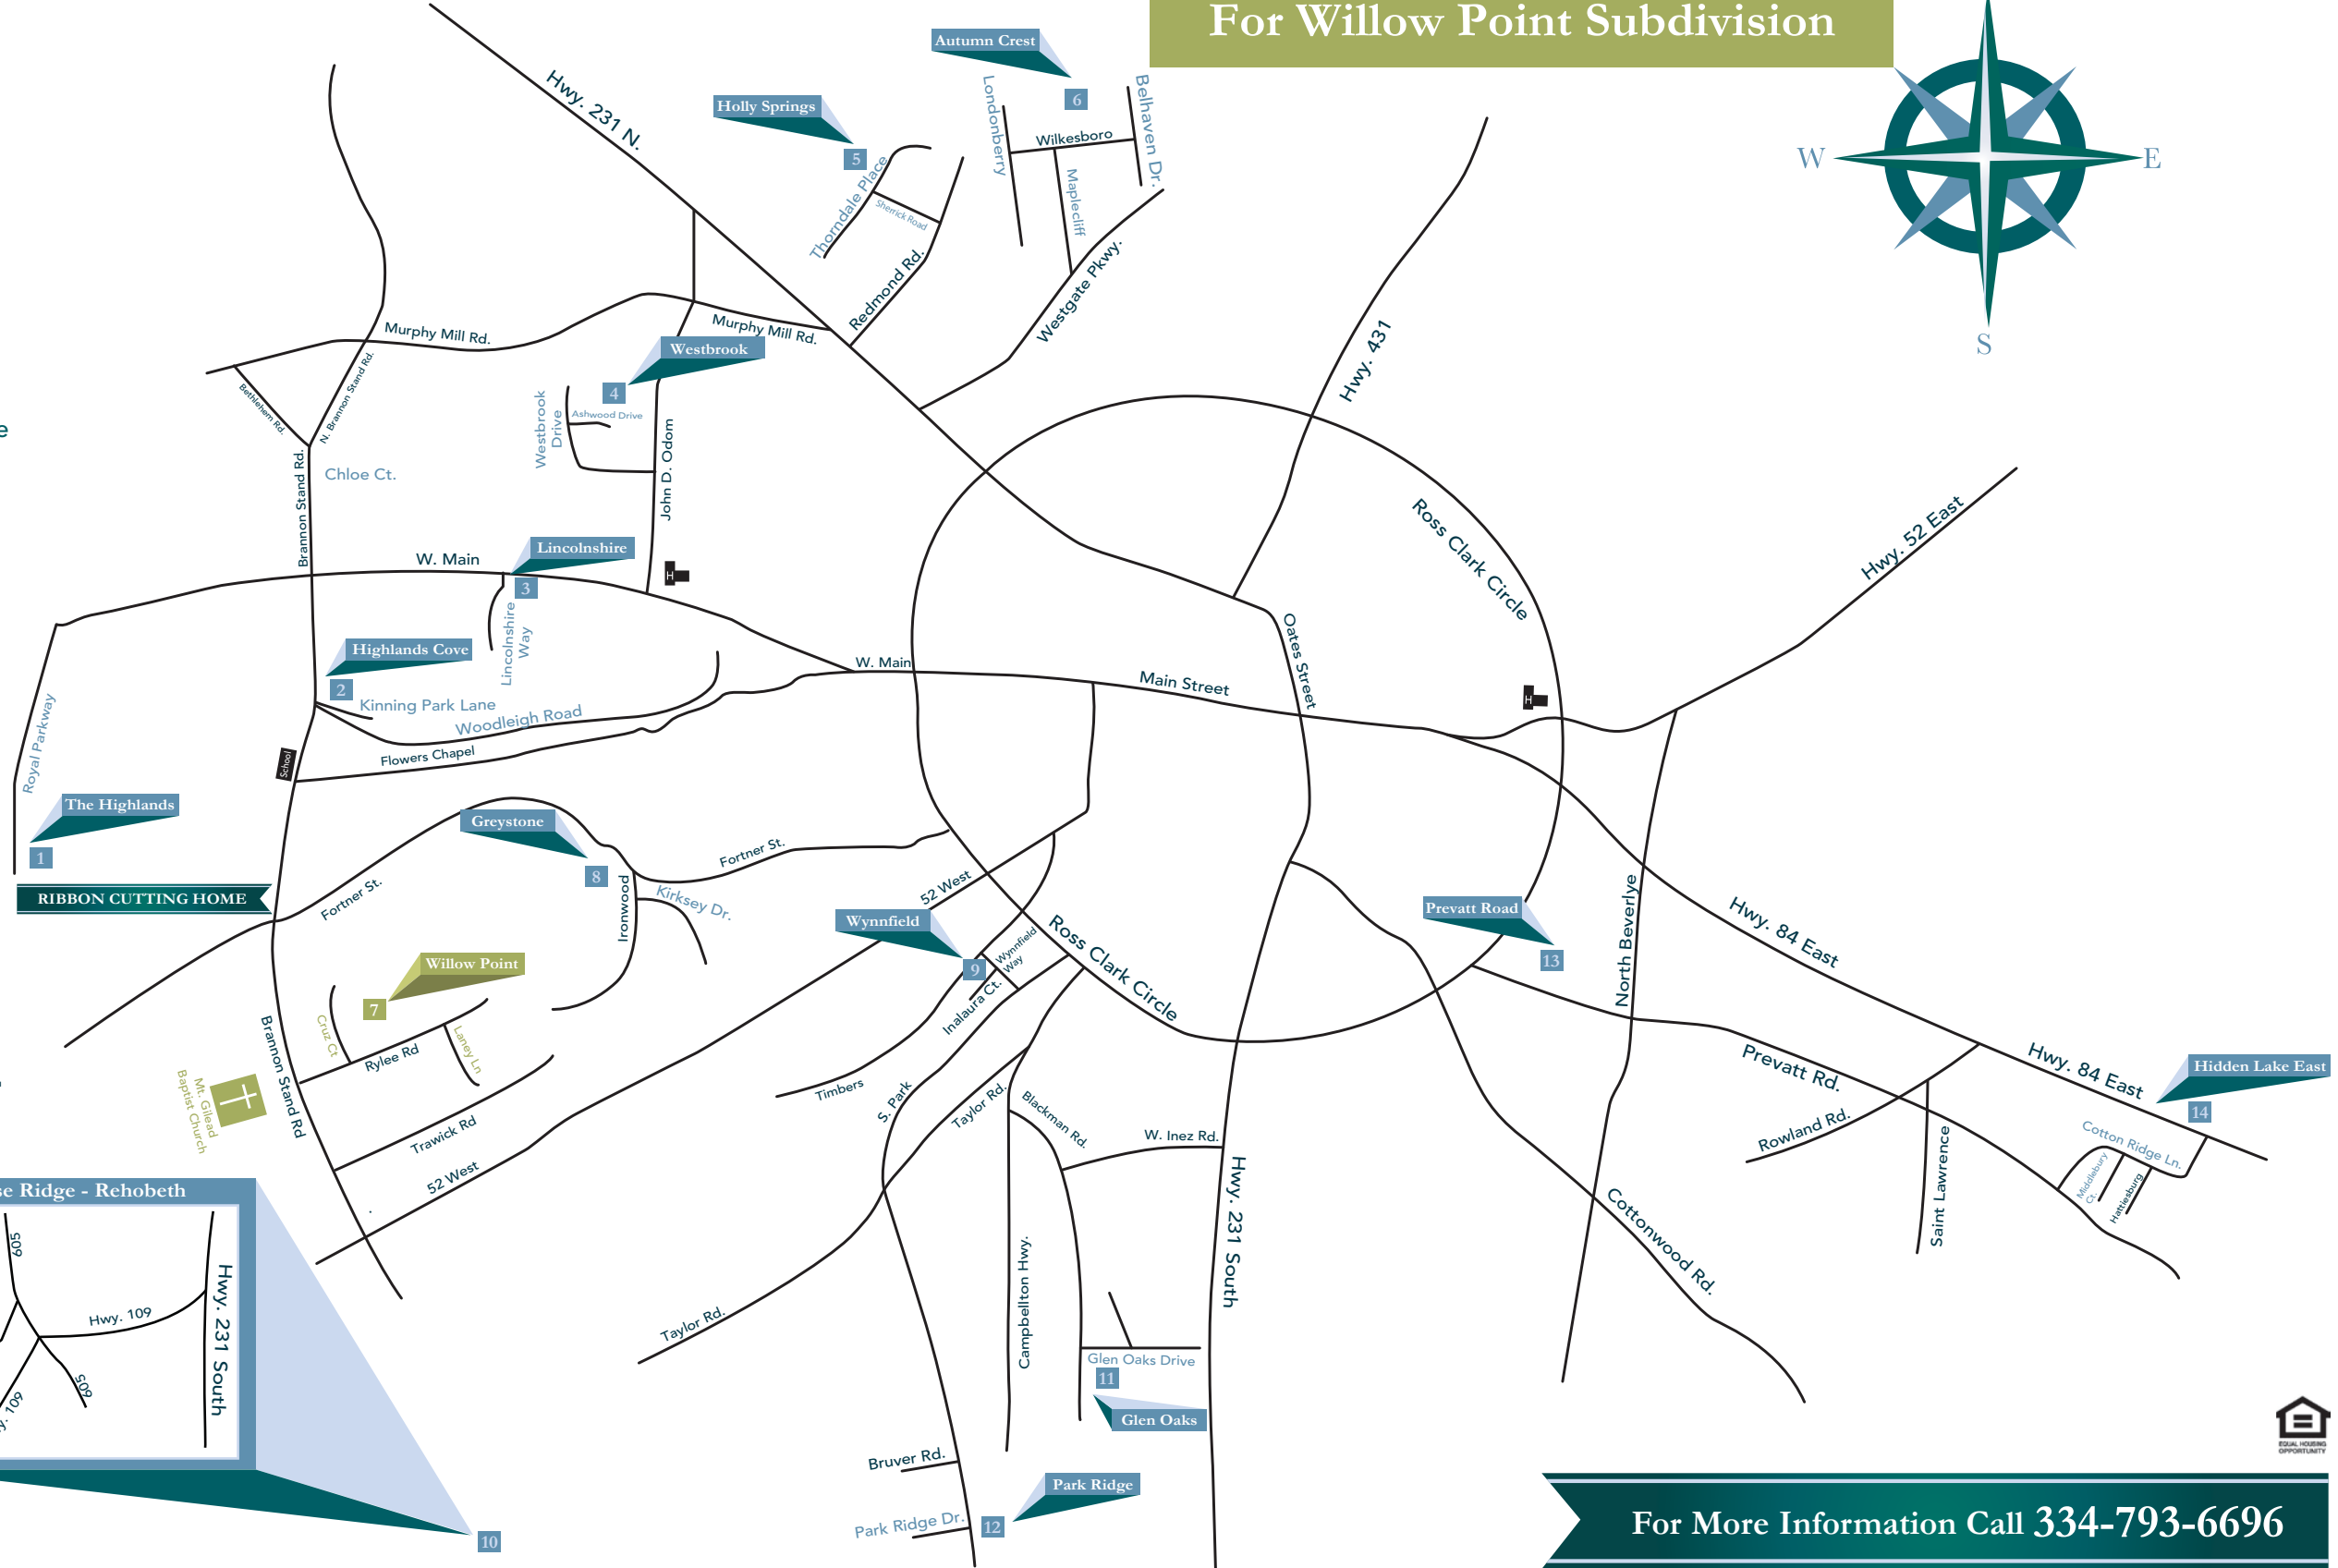

2018 Parade of Homes

- 1 THE HIGHLANDS**
705 Royal Parkway
- 2 HIGHLANDS COVE**
125 Kinning Park Lane
- 3 LINCOLNSHIRE**
219 Lincolnshire Way
- 4 WESTBROOK**
105 Ashwood Drive
- 5 HOLLY SPRINGS**
2904 Thorndale Place
- 6 AUTUMN CREST**
214 Maplecliff Drive
211 Londonberry Drive
- 7 WILLOW POINT**
102 Cruz Court
106 Laney Lane
- 8 GREYSTONE**
207 Kirksey Drive
- 9 WYNNFIELD ESTATES**
106 Inalaura Court
- 10 CHASE RIDGE REHOBETH**
99 Lantana Court
121 Lantana Court
- 11 GLEN OAKS**
213 Glen Oaks Drive
- 12 PARK RIDGE**
103 Park Ridge Drive
- 13 PREVATT ROAD**
286 Prevatt Road
- 14 HIDDEN LAKE EAST**
406 Ridgeland Road
111 Litchfield Drive

Revised With Corrected Location
For Willow Point Subdivision

For More Information Call 334-793-6696