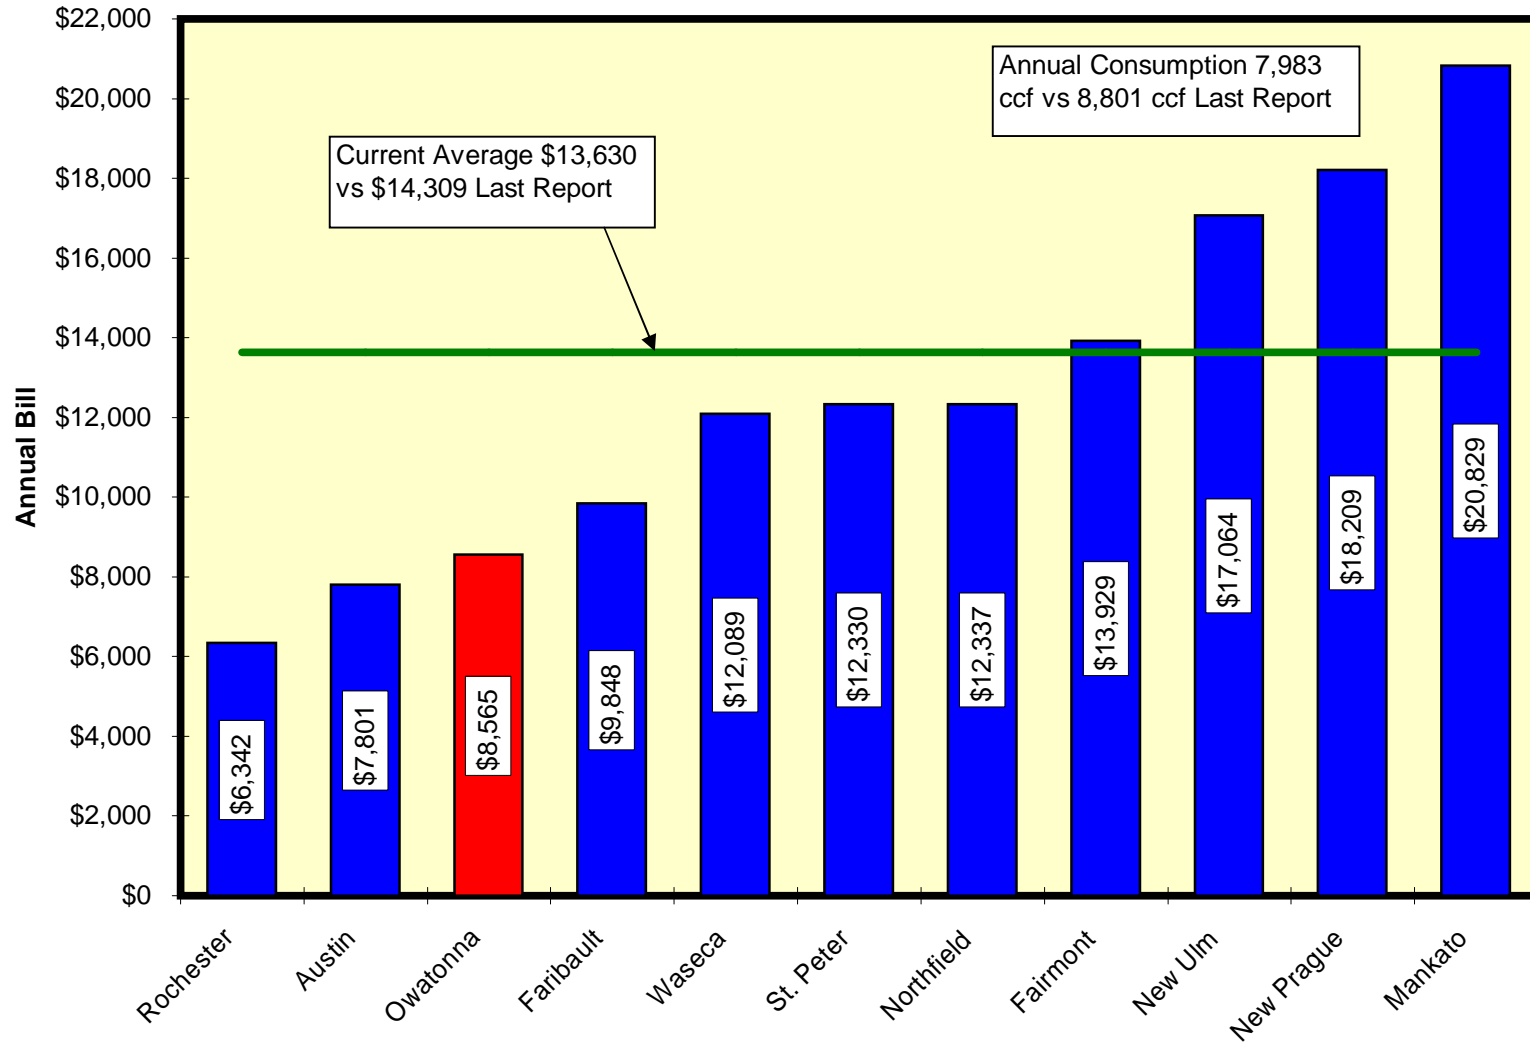

## OPU Industrial Class Electric Rate Comparison (Jul '09 through Jun '10)

# OPU Industrial Class Water Rate Comparison

(Jul '09 through Jun '10)