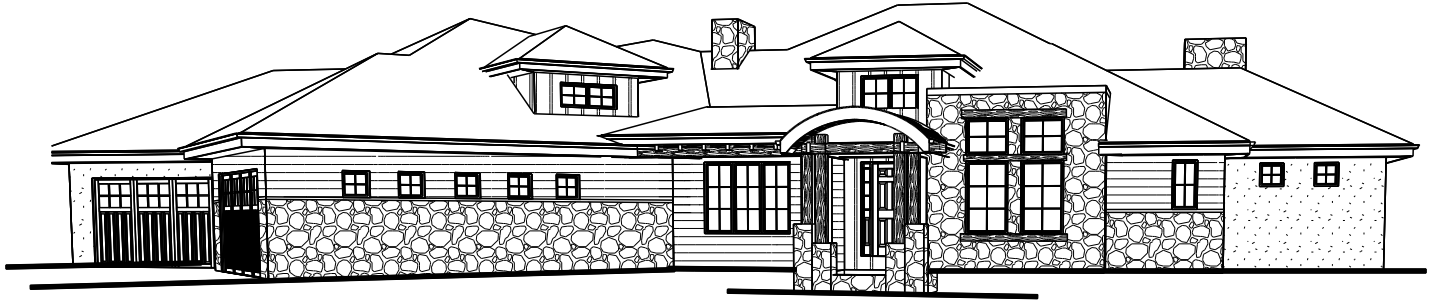

The Lewan

Design owned by Rentfrow Design, LLC

MAIN FLOOR PLAN

2767 FinSqFt