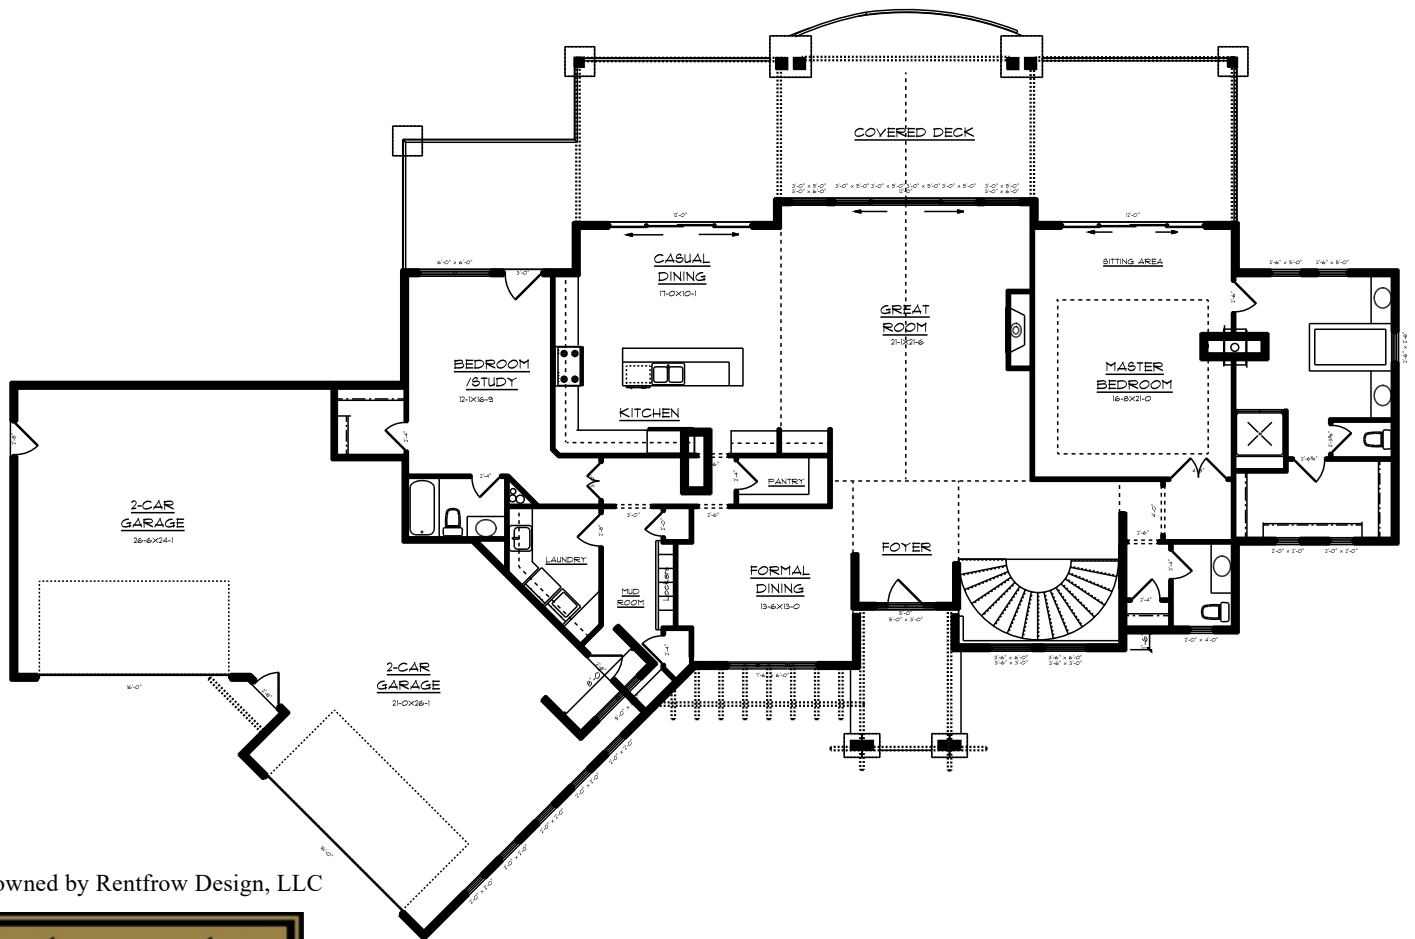

The Lewan

Design owned by Rentfrow Design, LLC

MAIN FLOOR PLAN

2767 FinSqFt