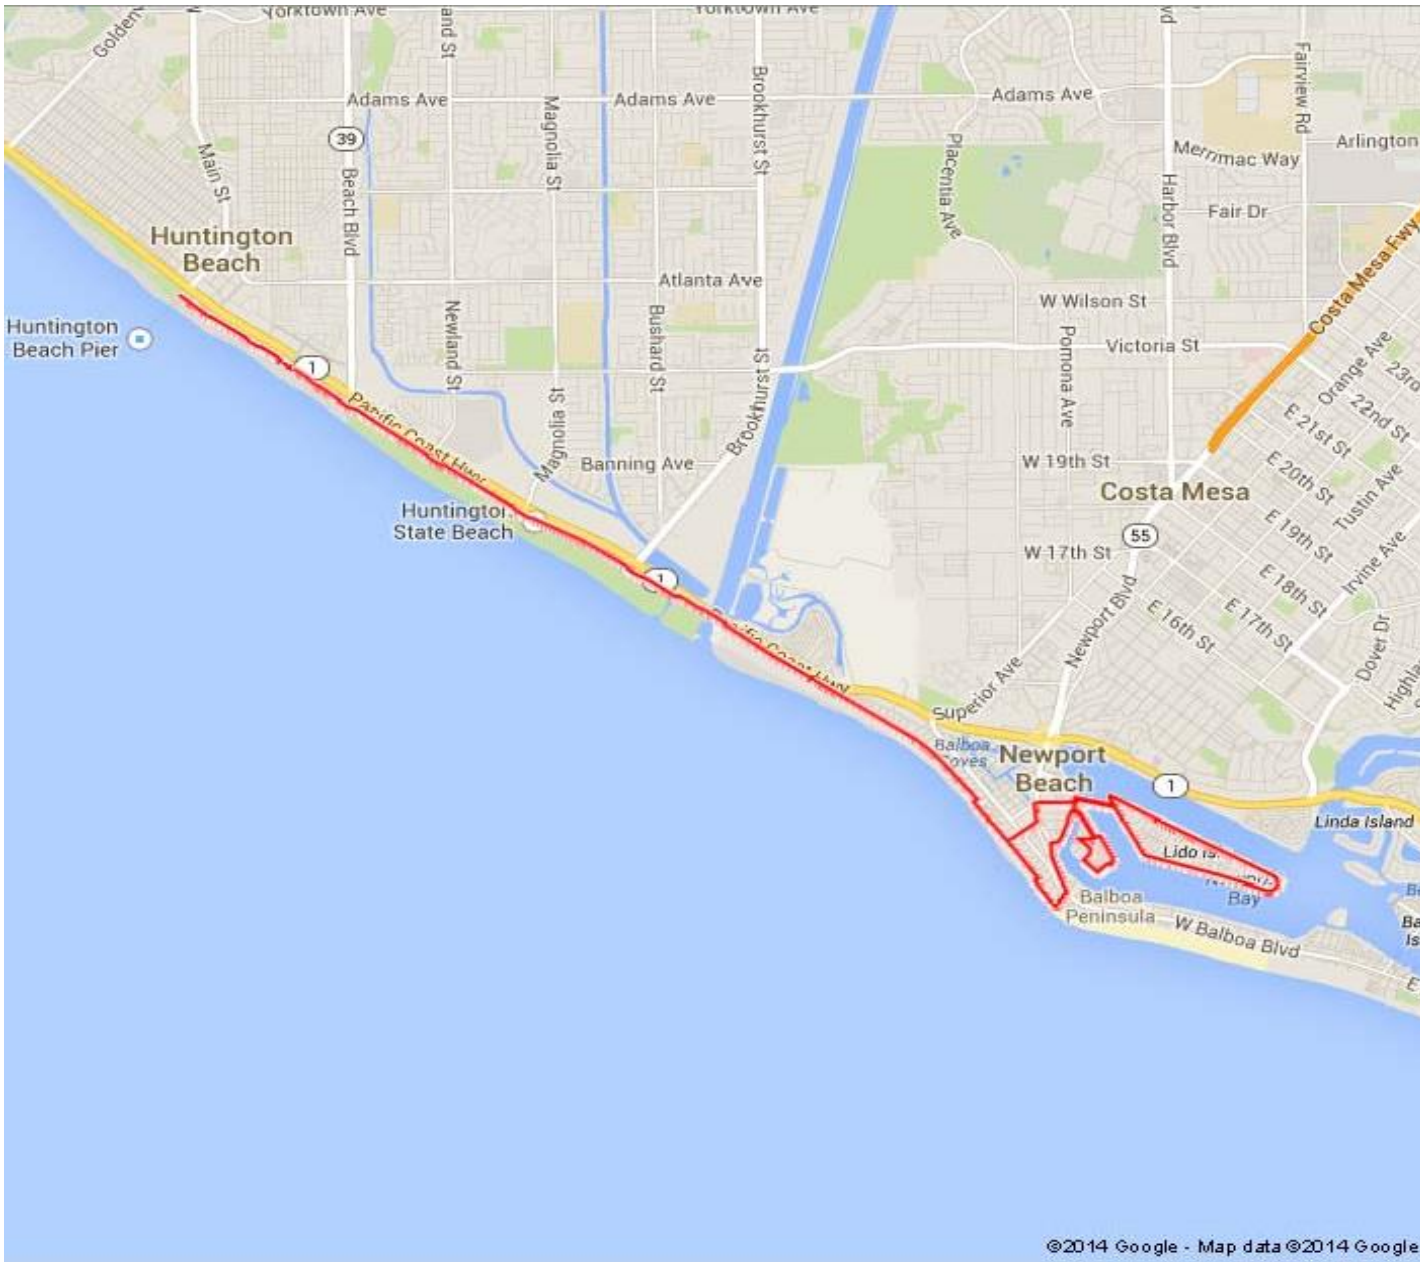

Newport Beach

One of the best rides for a Pub Crawl! Ride between Huntington and Newport Piers and around Lido Island. Infinite number of beach bars at both ends of the ride.

Photos

Detail Map

Ride-A-Long

Huntington

Bike Newport

Newport Beach