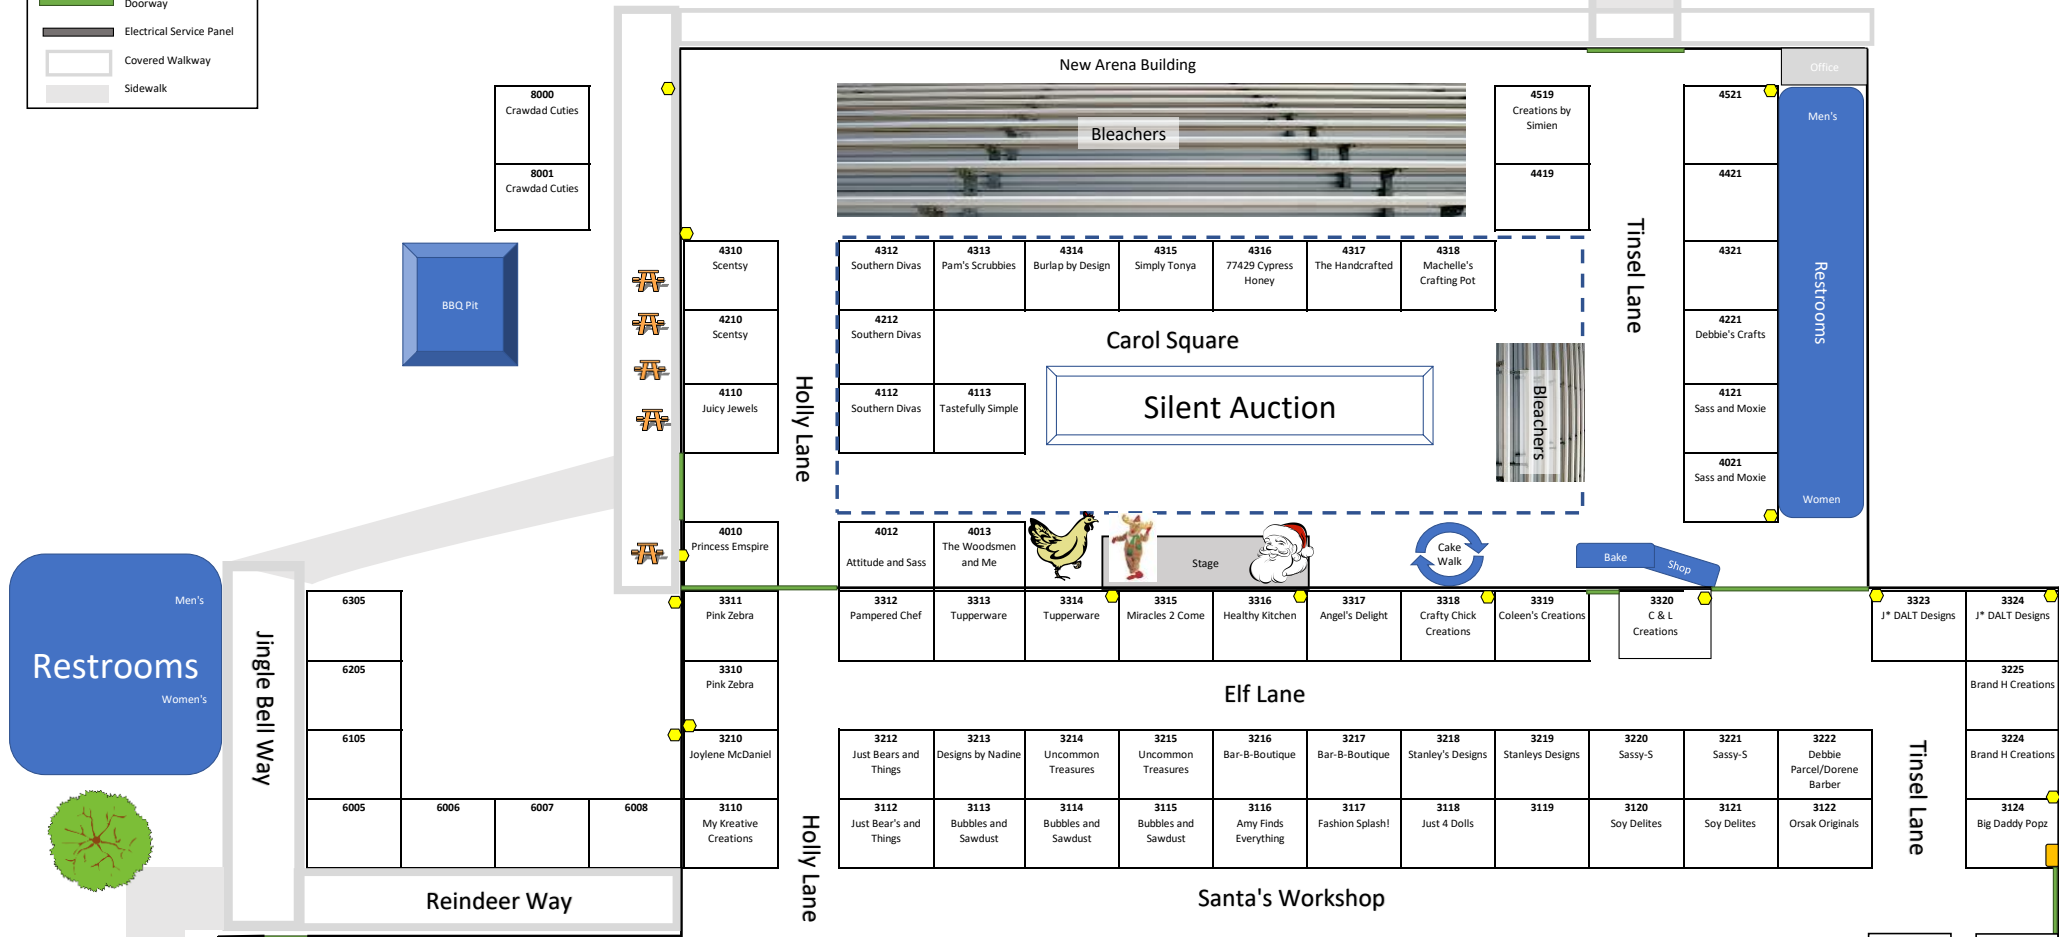

Cy-fair Country Christmas

Dec 7 & 8, 2019

Note: All booth spaces are 10x10 unless noted. Map is not to scale

- Electrical Outlets
- Fire Extinguisher
- Sink
- Doorway
- Electrical Service Panel
- Covered Walkway
- Sidewalk

Candy Cane Lane

1200	1202	1203	1204	1205	1206	1207	1208	1209
Cryptic Works Shop	Re-Creations by RCE		Roda Lulu's Puppy Fancies		Neva's Bead Designs	Creative Cards of Katy	Creative Cards of Katy	Dana Michelles
	1102	1103	1104	1105	1106	1107	1108	1109
	Soap Doctor Soaps	Hank's Rocks	Sweet Nectar Texas Spa			The Hidden Slipper	Creative Cards of Katy	Dana Michelles

Candy Cane Lane

1212	1213	1214	1215	1216	1217	1218	1219	1220	1221	1222
Avon by Colleen	Avon by Colleen	Martin Lewis - Author	EZTREETZ	The Salsa Lady Salsa Co	Houston Landmark Gallery	Houston Landmark Gallery	Kristy Clark Jewelry Designs	Nicola's Candles	Agnes and Dora	Designs by the Mob
1112	1113	1114	1115	1116	1117	1118	1119	1120	1121	1122
ShopDaisy 126	Mary Kay Cosmetics	American Art and Glass	KAMI Silk Arts			Simply Blu Designs			Agnes and Dora	Designs by the Mob

Sugar Plum Lane

1012	1013	1014	1015	1016	1018	1019	1020	1021	1022
New Canaan Farms	Designs by Signed, Sealed & Delivered	Grandma's Crafts	Designs by MJ with Color Street	Alice Bamsch	Quail Street Designs	Quail Street Designs	Bunkerhead	Best Memories	Best Memories