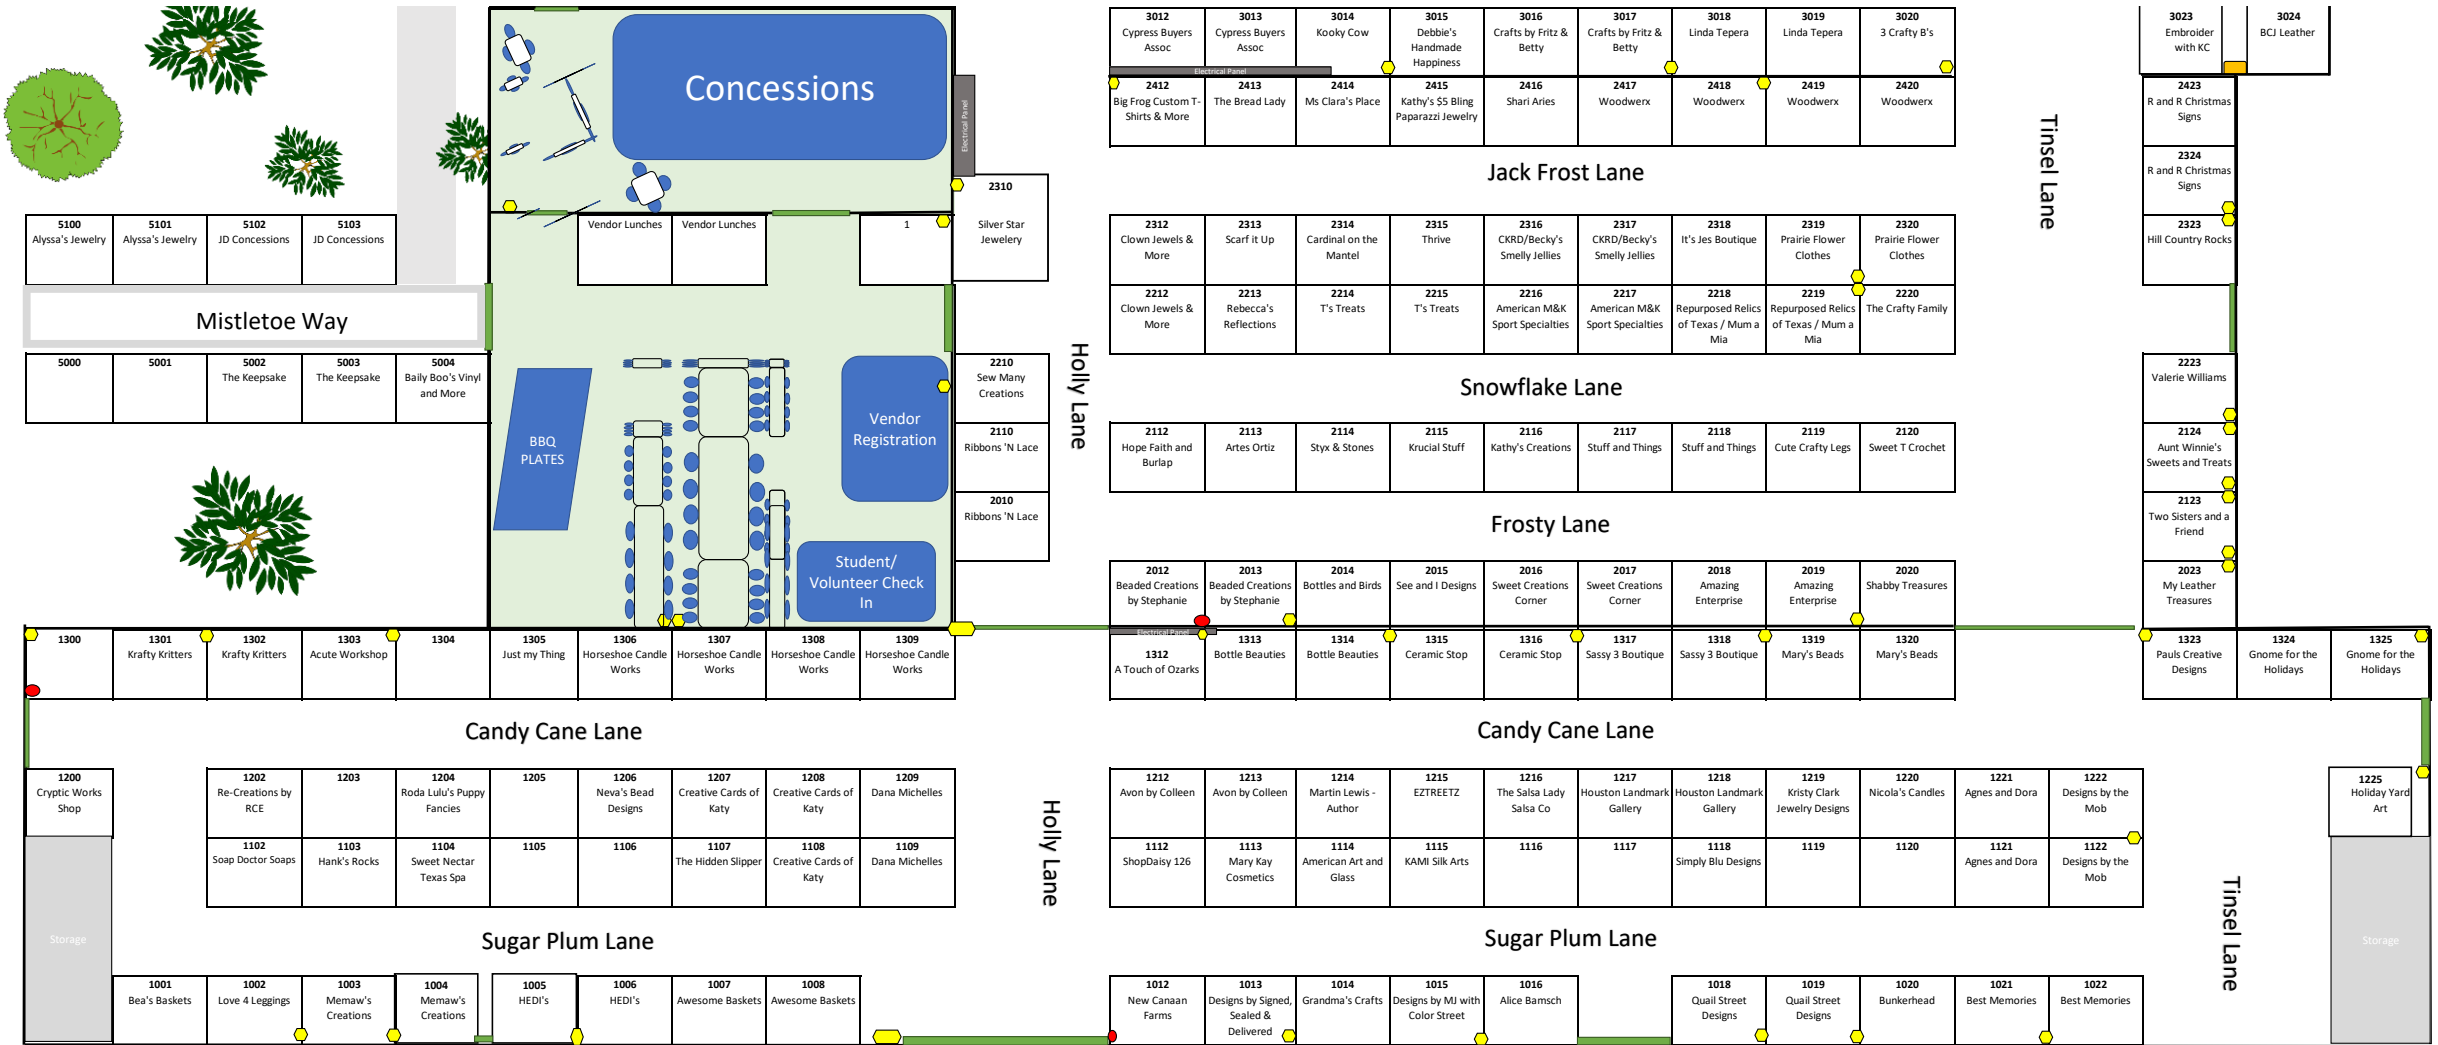

Cy-fair Country Christmas

Dec 7 & 8, 2019

Note: All booth spaces are 10x10 unless noted. Map is not to scale

- Electrical Outlets
- Fire Extinguisher
- Sink
- Doorway
- Electrical Service Panel
- Covered Walkway
- Sidewalk

Candy Cane Lane

1200	1202	1203	1204	1205	1206	1207	1208	1209
Cryptic Works Shop	Re-Creations by RCE		Roda Lulu's Puppy Fancies		Neva's Bead Designs	Creative Cards of Katy	Creative Cards of Katy	Dana Michelles
	1102	1103	1104	1105	1106	1107	1108	1109
	Soap Doctor Soaps	Hank's Rocks	Sweet Nectar Texas Spa			The Hidden Slipper	Creative Cards of Katy	Dana Michelles

Candy Cane Lane

1212	1213	1214	1215	1216	1217	1218	1219	1220	1221	1222
Avon by Colleen	Avon by Colleen	Martin Lewis - Author	EZTREETZ	The Salsa Lady Salsa Co	Houston Landmark Gallery	Houston Landmark Gallery	Kristy Clark Jewelry Designs	Nicola's Candles	Agnes and Dora	Designs by the Mob
1112	1113	1114	1115	1116	1117	1118	1119	1120	1121	1122
ShopDaisy 126	Mary Kay Cosmetics	American Art and Glass	KAMI Silk Arts			Simply Blu Designs			Agnes and Dora	Designs by the Mob

Sugar Plum Lane

1012	1013	1014	1015	1016	1018	1019	1020	1021	1022
New Canaan Farms	Designs by Signed, Sealed & Delivered	Grandma's Crafts	Designs by MJ with Color Street	Alice Bamsch	Quail Street Designs	Quail Street Designs	Bunkerhead	Best Memories	Best Memories