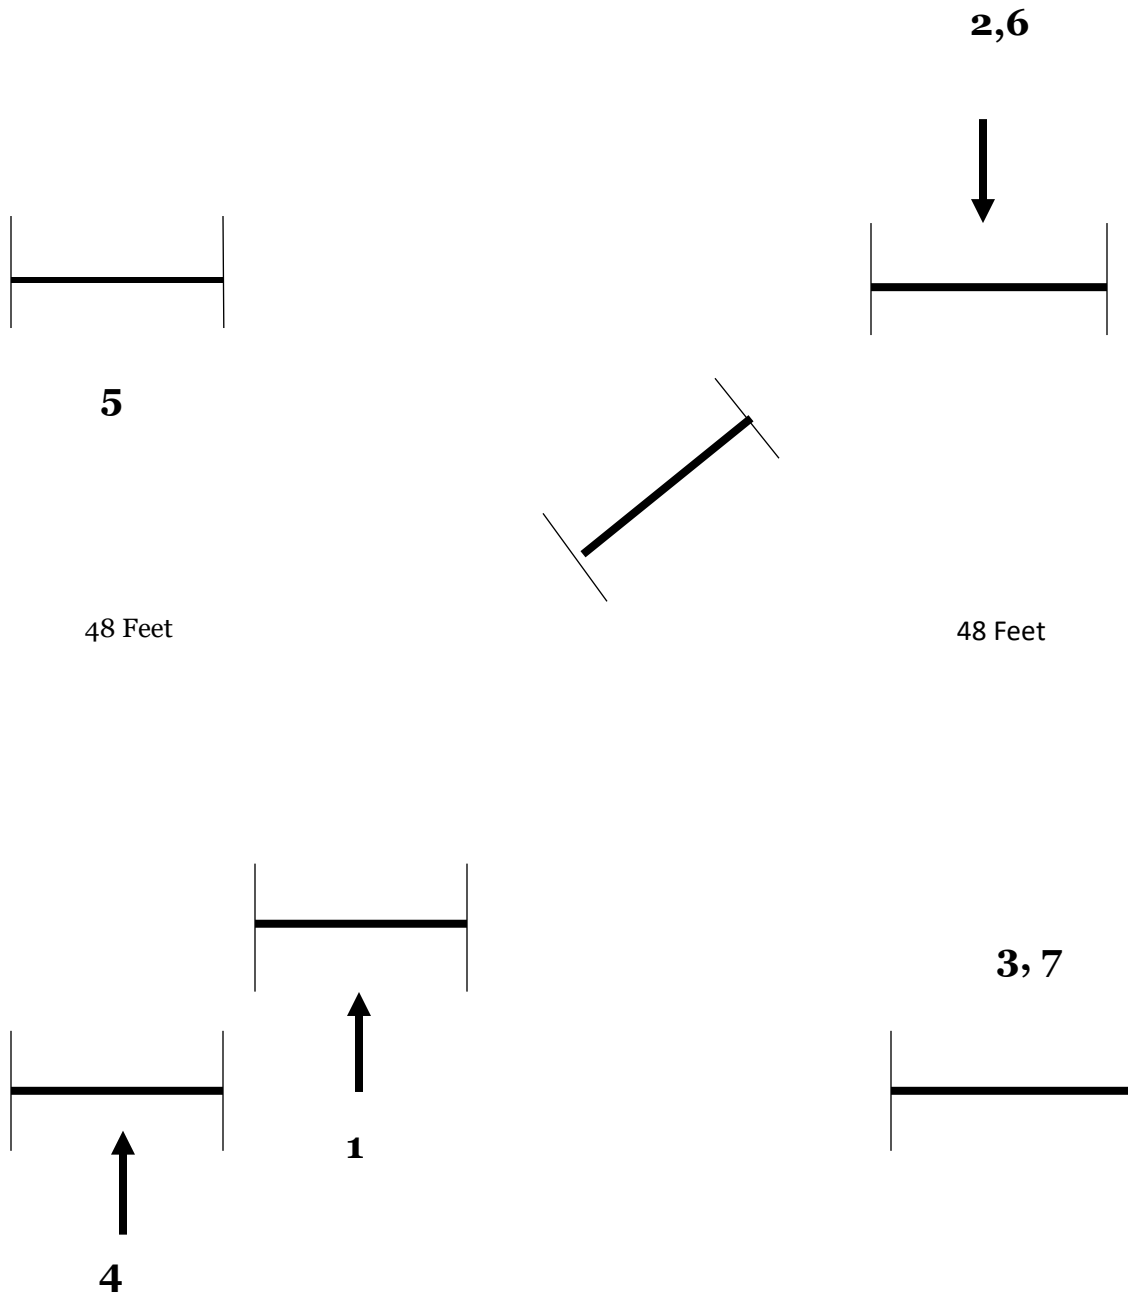

Northwest Jersey Horse Show
Hunt Seat Equitation Over Crossrails 18"

In-Gate