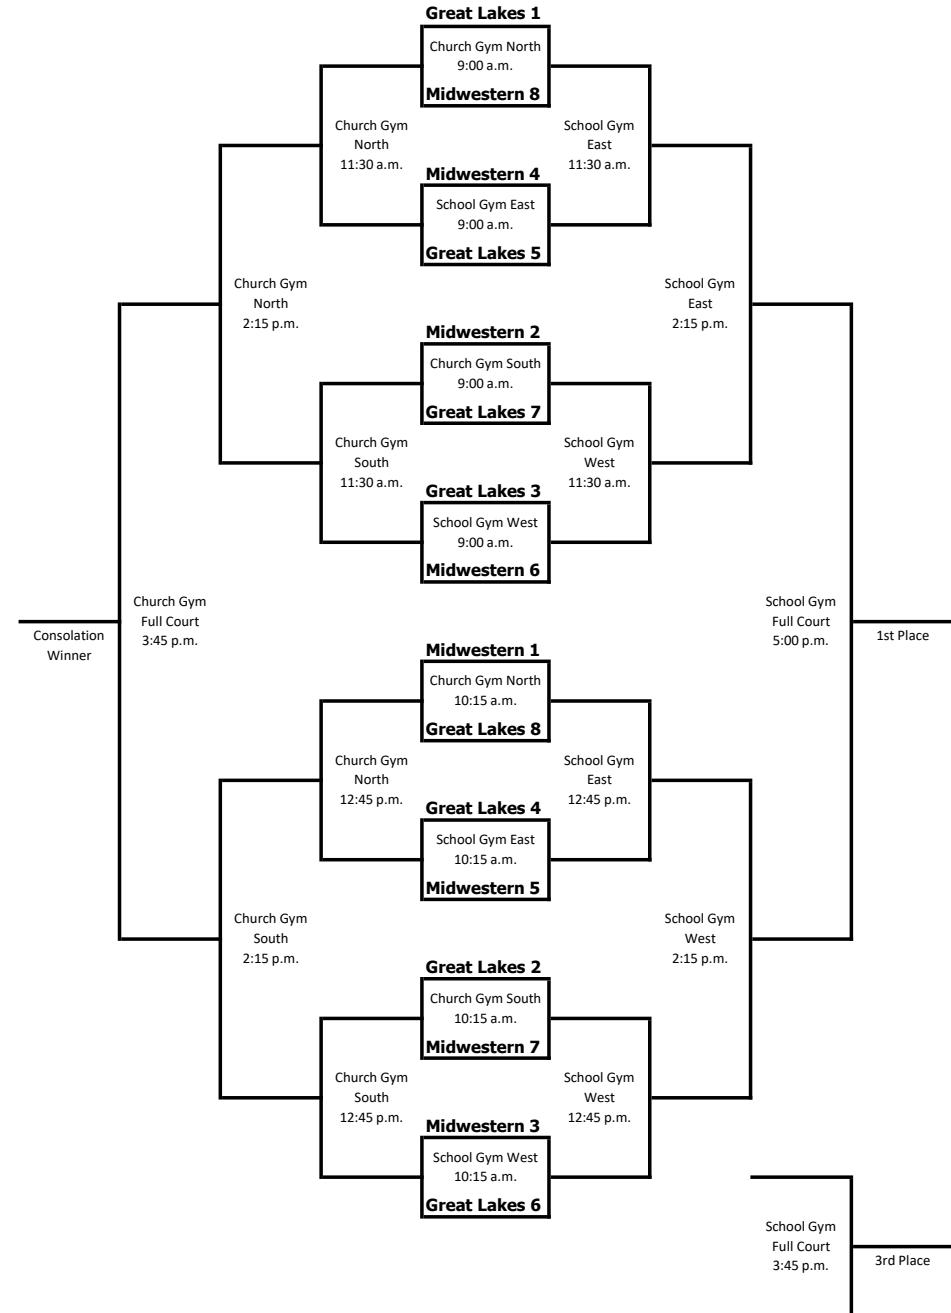

Time	Church Gym North	Church Gym South	School Gym East	School Gym West
Divisional Play	10:00 a.m.	Bay City vs. Pathway	North Love vs. Saline	Lake County vs. Beth Haven	Cathedral vs. Community
	11:00 a.m.	Arthur vs. Berean	Calvary vs. Quentin Road	East Moline vs. Heritage	Faith vs. Quad Cities
	12:00 p.m.	Pathway vs. North Love	Bay City vs. Saline	Cathedral vs. Lake County	Beth Haven vs. Community
	1:00 p.m.	Calvary vs. Arthur	Quentin Road vs. Berean	Quad Cities vs. East Moline	Heritage vs. Faith
	2:00 p.m.	Community vs. Lake County	Beth Haven vs. Cathedral	North Love vs. Bay City	Saline vs. Pathway
	3:00 p.m.	East Moline vs. Faith	Heritage vs. Quad Cities	Berean vs. Calvary	Quentin Road vs. Arthur
	4:00 p.m.	Tournament Rally - Church Auditorium - All teams must attend			
Inter-Divisional Play	5:00 p.m.	North Love vs. Cathedral	Bay City vs. Beth Haven	Quentin Road vs. Faith	Arthur vs. East Moline
	5:30 p.m.	Saline vs. Lake County	Pathway vs. Community	Calvary vs. Quad Cities	Berean vs. Heritage
	6:00 p.m.	Beth Haven vs. Pathway	Cathedral vs. Saline	East Moline vs. Calvary	Faith vs. Berean
	6:30 p.m.	Community vs. Bay City	Lake County vs. North Love	Heritage vs. Arthur	Quad Cities vs. Quentin Road
	7:00 p.m.	North Love vs. Community	Bay City vs. Lake County	Quentin Road vs. Heritage	Arthur vs. Quad Cities
	7:30 p.m.	Saline vs. Beth Haven	Pathway vs. Cathedral	Berean vs. East Moline	Calvary vs. Faith
	8:00 p.m.	Cathedral vs. Bay City	Beth Haven vs. North Love	Faith vs. Arthur	East Moline vs. Quentin Road
	8:30 p.m.	Lake County vs. Pathway	Community vs. Saline	Quad Cities vs. Berean	Heritage vs. Calvary

Great Lakes Conference

Midland Division	W	L
Beth Haven		
Cathedral		
Community		
Lake County		

Prairie Division	W	L
Bay City		
North Love		
Pathway		
Saline		

Midwestern Conference

Central Division	W	L
East Moline		
Faith		
Heritage		
Quad Cities		

Heartland Division	W	L
Arthur		
Berean		
Calvary		
Quentin Road