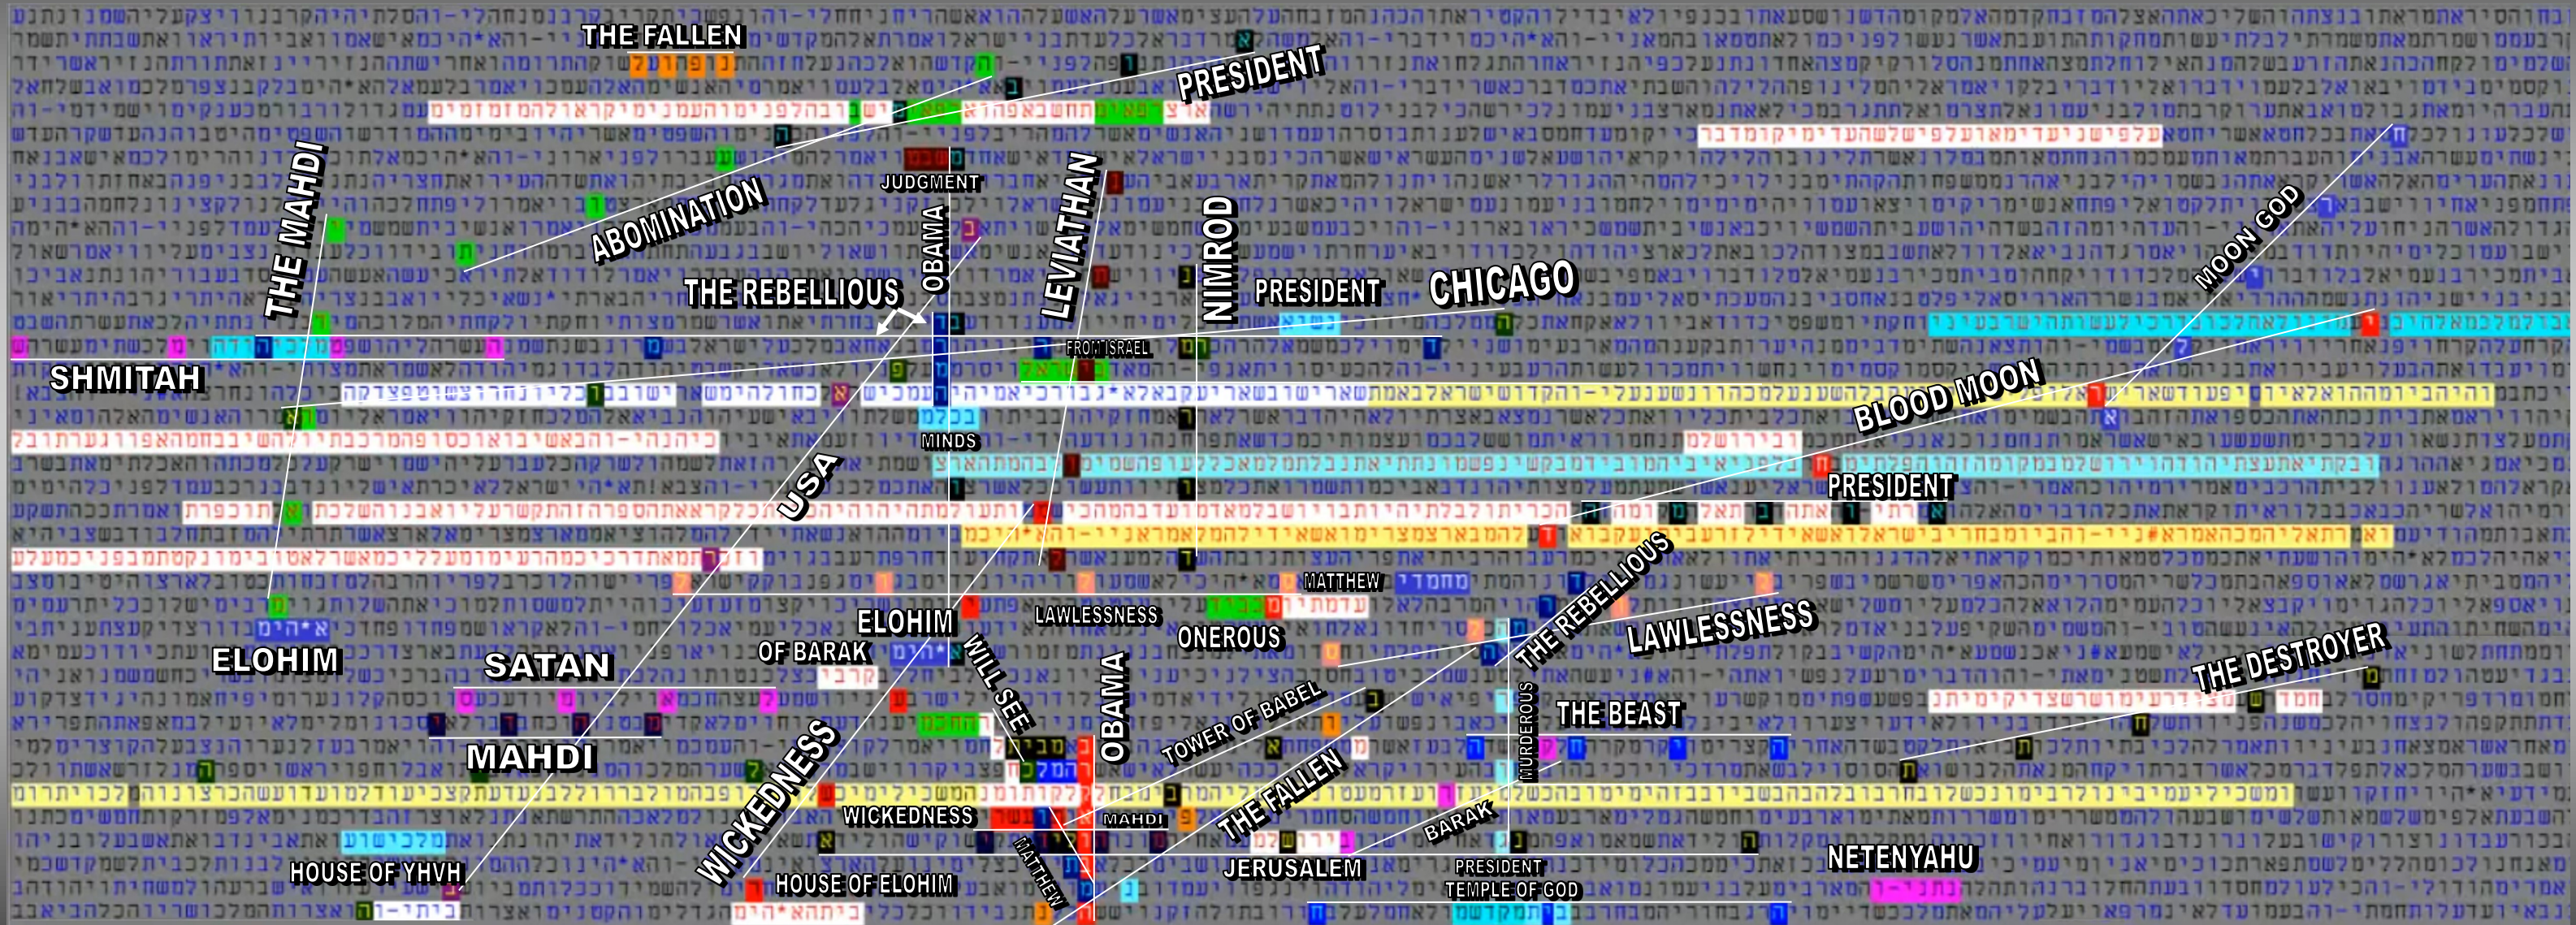

THE SPOILER & THE SLEEPER

Bible Code Matrix of Prophecy in Scripture

© MATTHEW WRIGHT MINISTRIES
Graphic layout by Luis B. Vega

RESOURCES
youtube.com/user/TheMatt71269
biblecodenow1@gmail.com
biblecodenow.com
facebook.com/groups/code searcher

SCRIPTURE SOURCE(S)
Old & New Testament
TorahSoft

FOR AN EXPLANATION - STUDY OF THE CHART CODE MATRIX, VISIT THE YOUTUBE CHANNEL VIDEO SERIES.

WIDTH: 27744 CENTER: 1002586