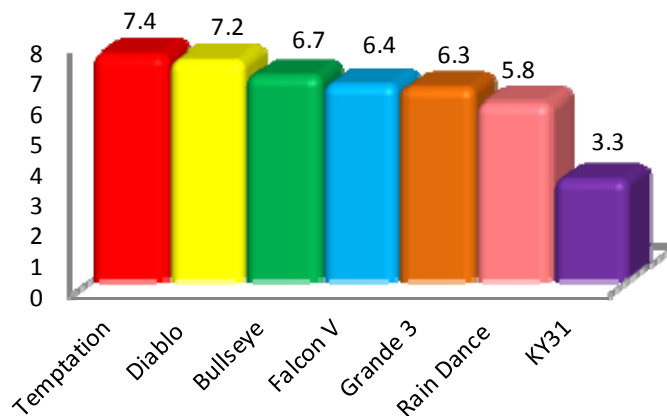

Seeding Rates:

8-10 LBS/1,000 square feet for new establishment

4-5 LBS/1,000 square feet for overseeding

Diablo (IS TF330) - Is a new highly rated Turf Type Tall Fescue from Columbia Seeds. **Diablo** has dark green genetic color, and was rated # 6 in this category in the in the 2012 NTEP, 2013 Data.

Diablo also exhibits excellent Brown Patch and Pythium Blight resistance. With excellent Brown Patch resistance, **Diablo** has performed very well in the Transition Region. **Diablo** was highly rated in the NTEP traffic stress trial. The fine texture and dense crown provides a lush fine leaf turf.

When looking for high quality dark, turf type tall fescue choose **Diablo**. This improved cultivar can provide a high quality tall fescue turf for home lawns, parks, sod production, sports fields and commercial properties. This variety mixes well with other Turf Type Tall Fescues, Kentucky Bluegrass, Perennial Ryegrass and Fine Fescues.