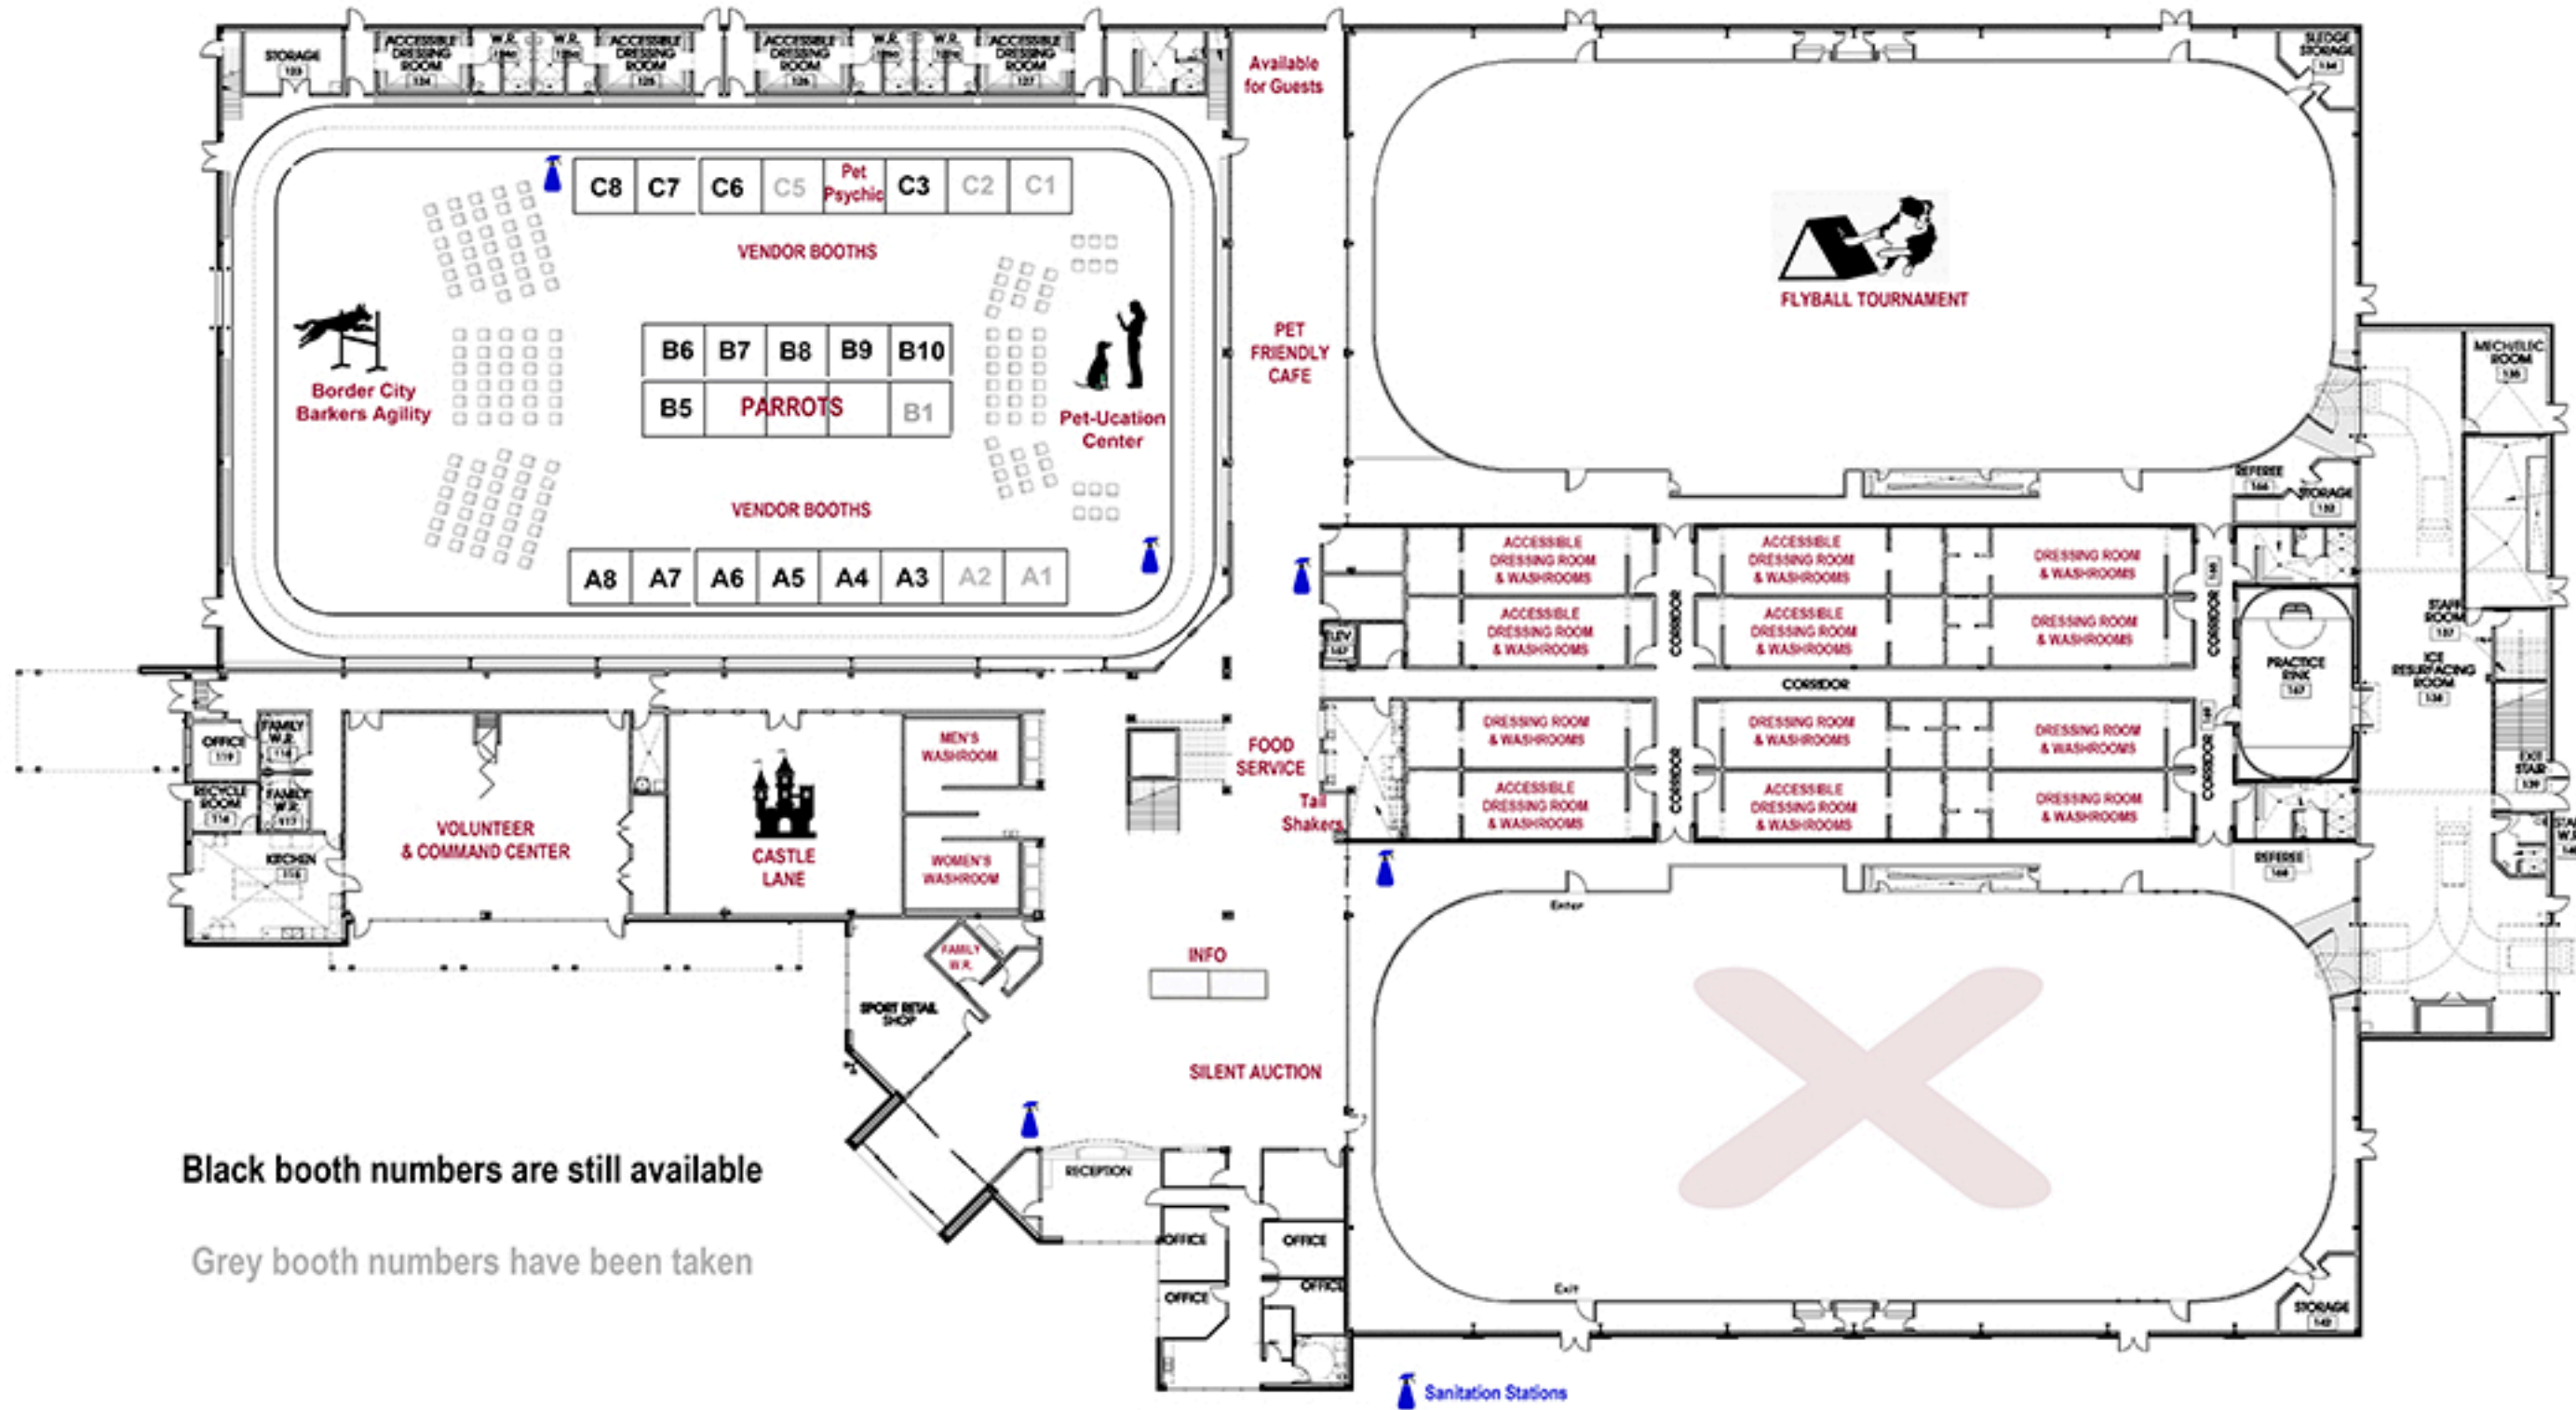

Woofa~Roo Pet Fest 2017 Indoor Layout

Black booth numbers are still available

Grey booth numbers have been taken