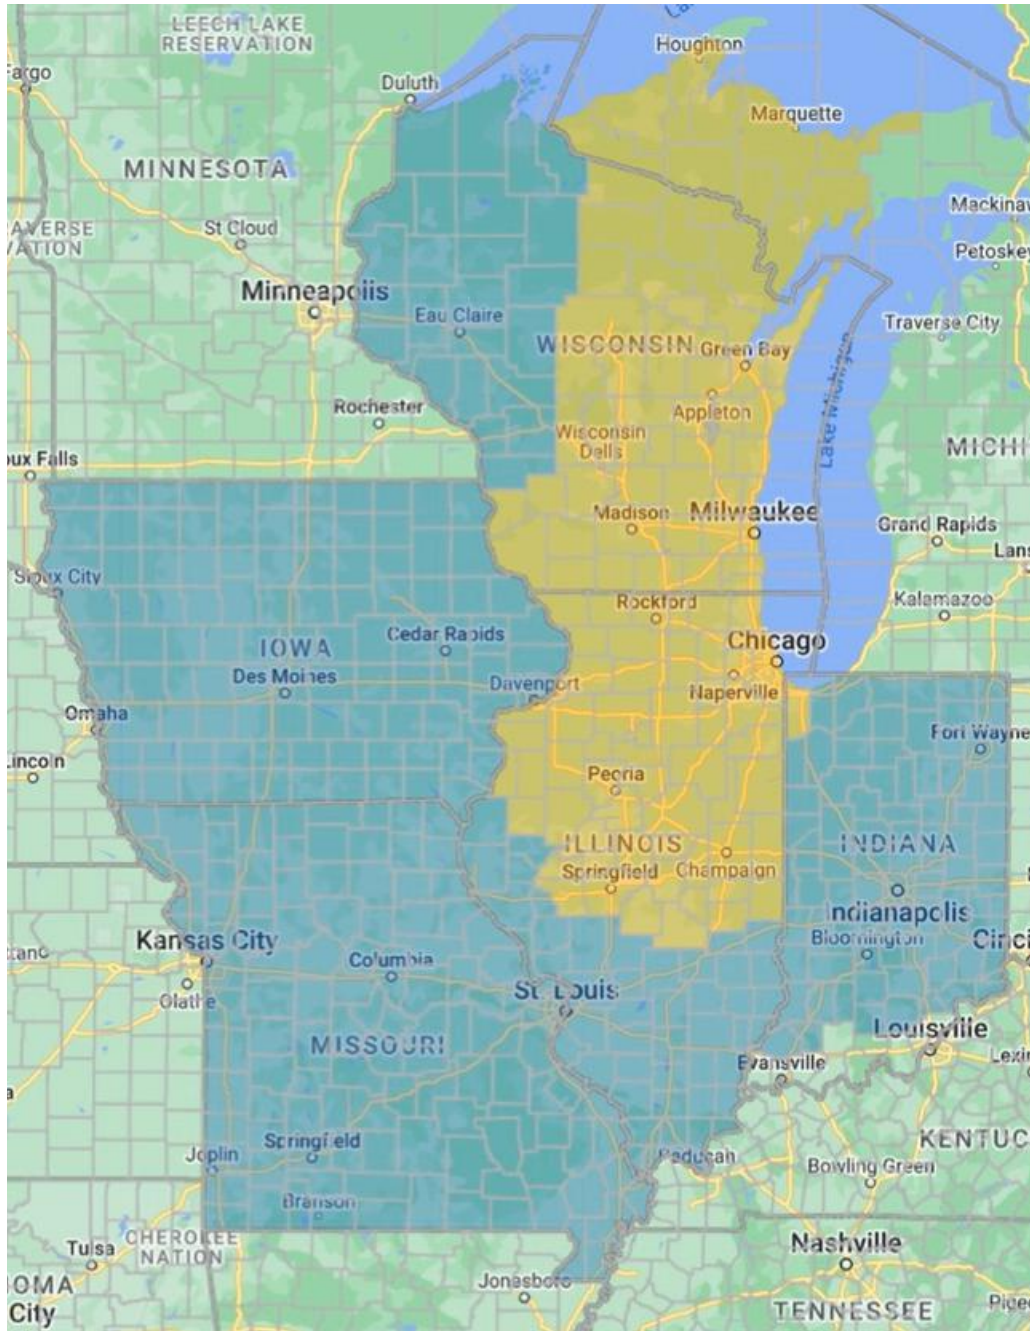

PROSOCO R-Guard Coverage Map

We represent PROSOCO R-Guard Liquid Air Barriers & Flashings in the territory highlighted in orange.