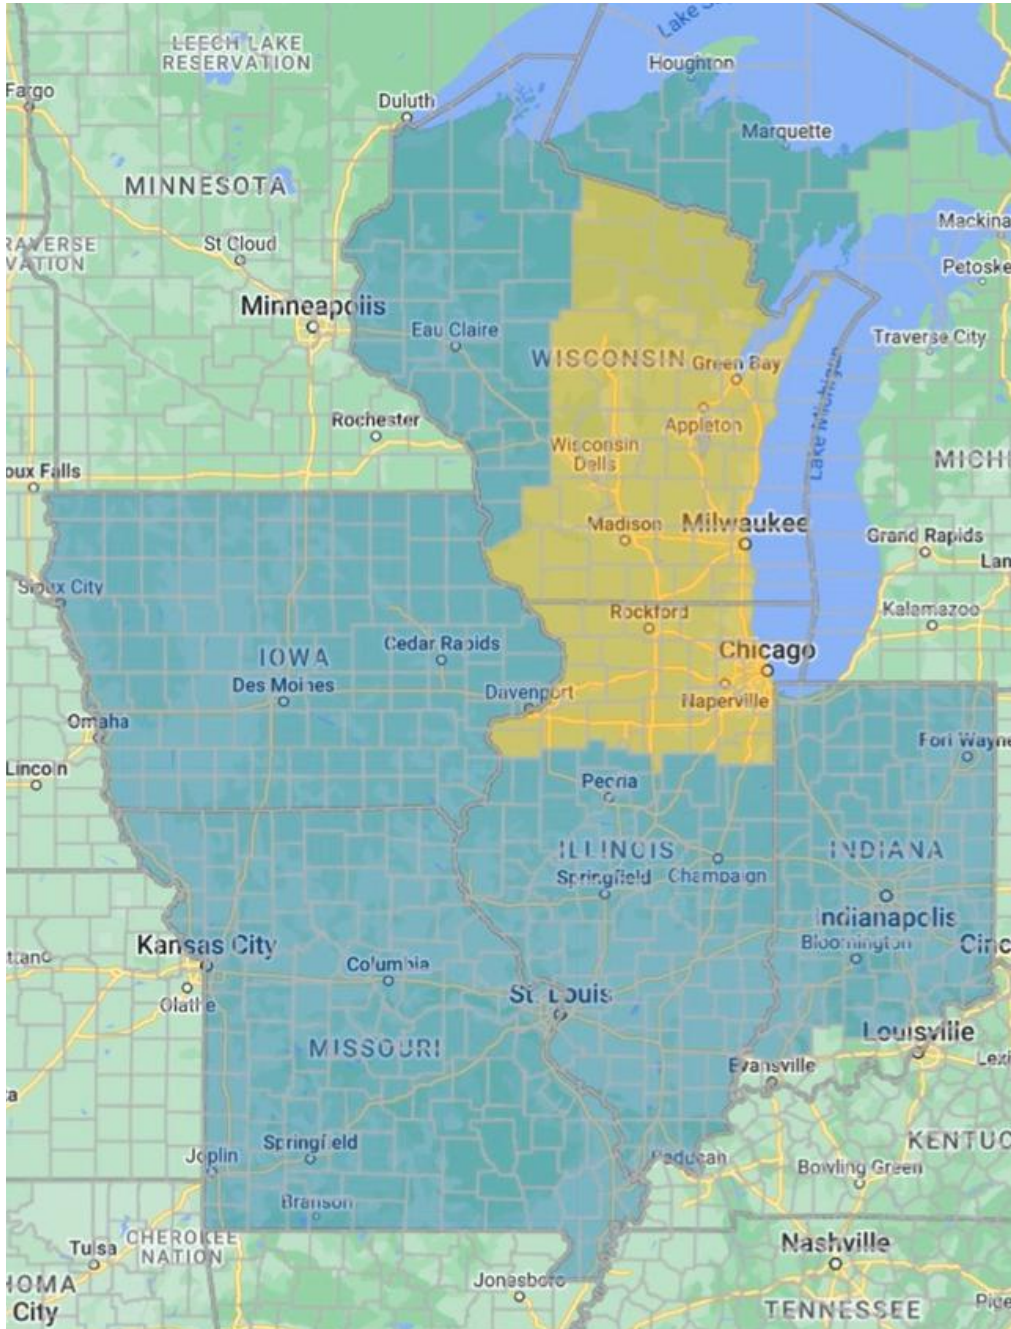

## Coverage Map

We represent tested, code compliant and sustainable building envelope products and assemblies throughout the Midwest territory highlighted in orange.

## PROSOCO R-Guard Coverage Map

We represent PROSOCO R-Guard Liquid Air Barriers & Flashings in the territory highlighted in orange.

## York Flashings Coverage Map

We represent York Flashings  
in the territory highlighted in orange.