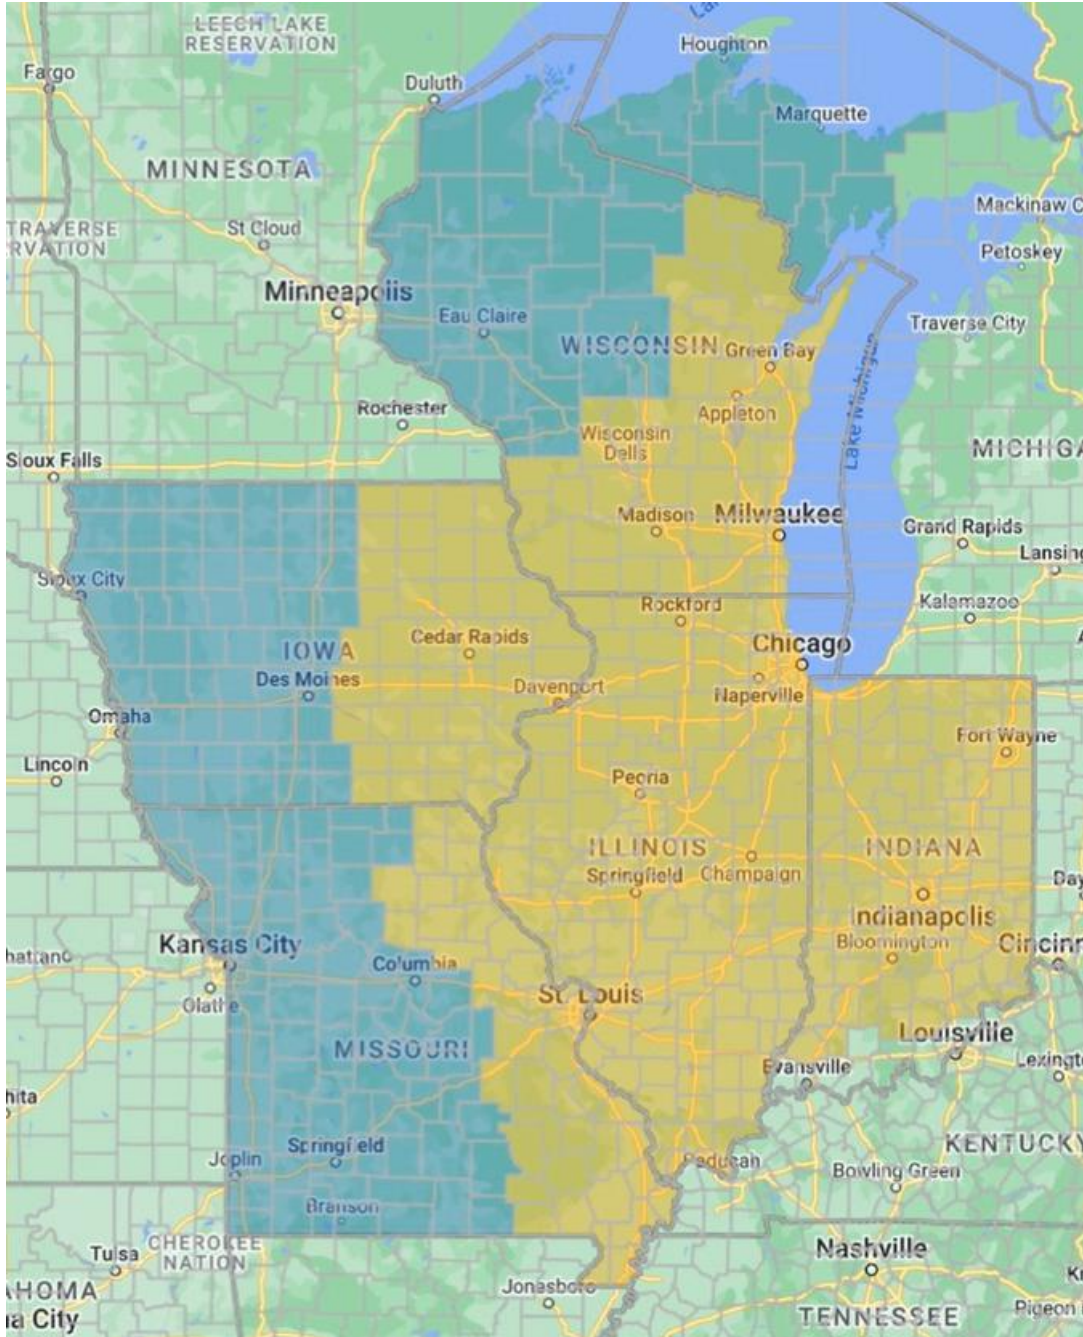

## Coverage Map

We represent tested, code compliant and sustainable building envelope products and assemblies throughout the Midwest territory highlighted in orange.

## Airolite Coverage Map

We represent Airolite Louvers, Sun Controls, Equipment Screens, Grilles & Canopies in the territory highlighted in orange.

## Armatherm Coverage Map

We represent Armatherm Thermal Bridging Solutions in the territory highlighted in orange.

## Berridge Coverage Map

We represent Berridge Metal Roofing & Wall Panels in the territory highlighted in orange.