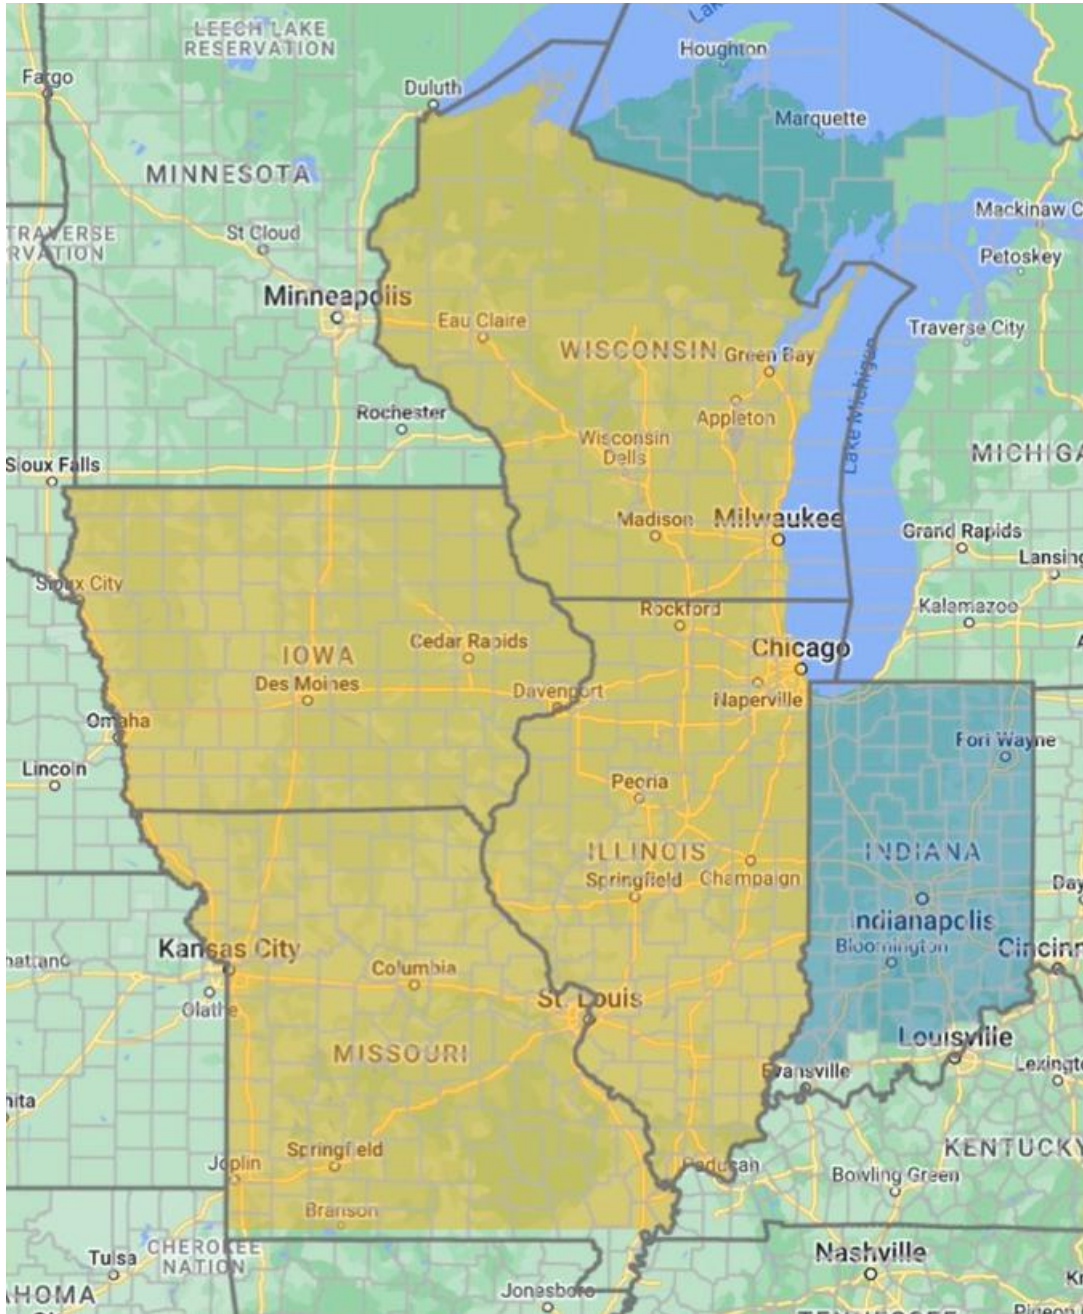

Armatherm Coverage Map