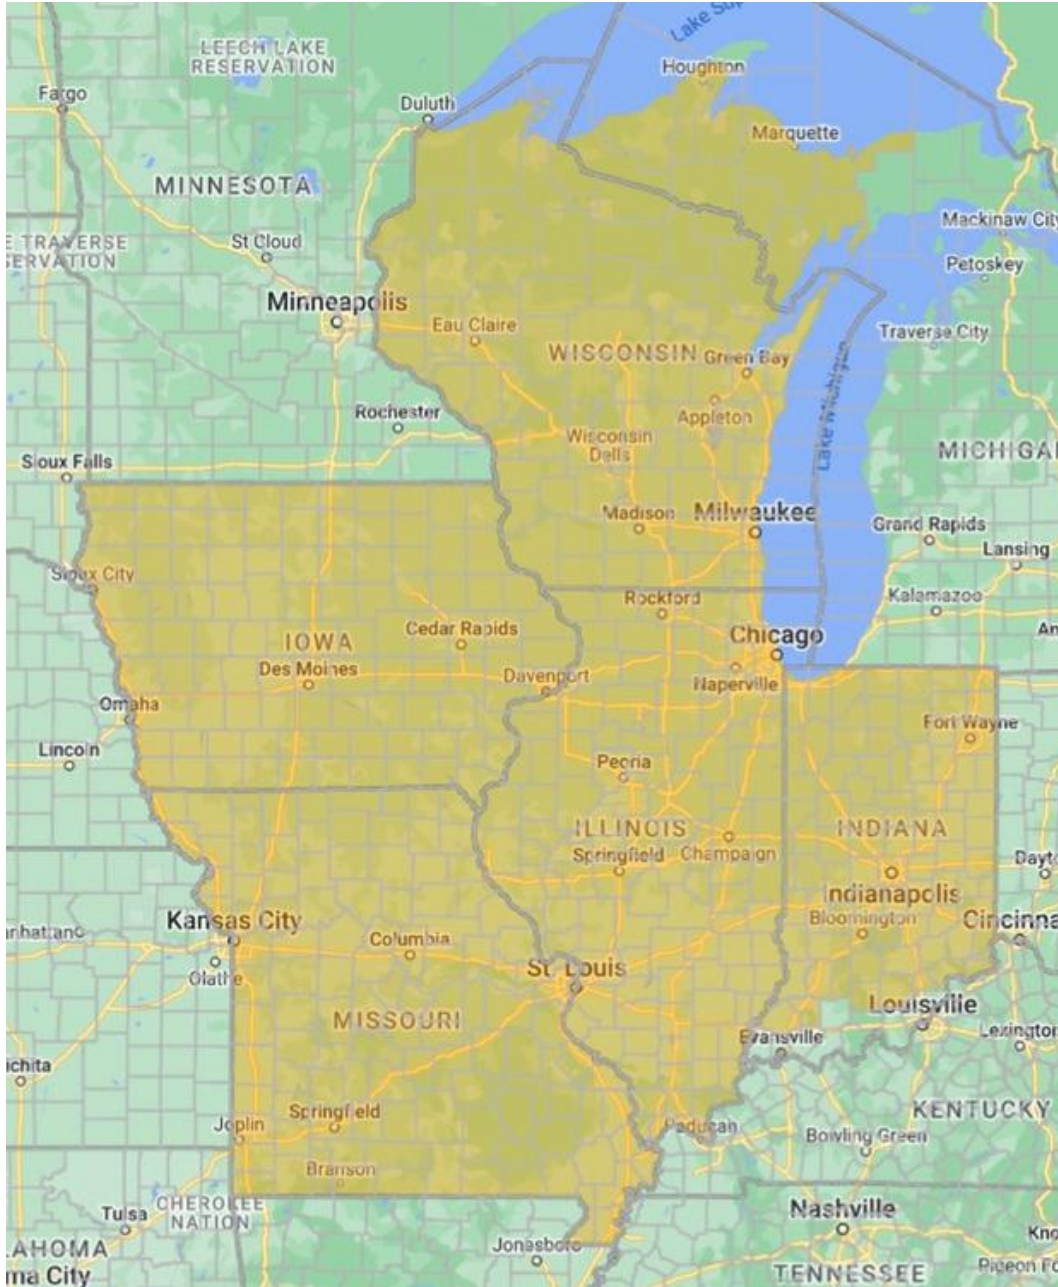

## Coverage Map

We represent tested, code compliant and sustainable building envelope products and assemblies throughout the Midwest territory highlighted in orange.

## Airolite Coverage Map

We represent Airolite Louvers, Sun Controls, Equipment Screens, Grilles & Canopies in the territory highlighted in orange.