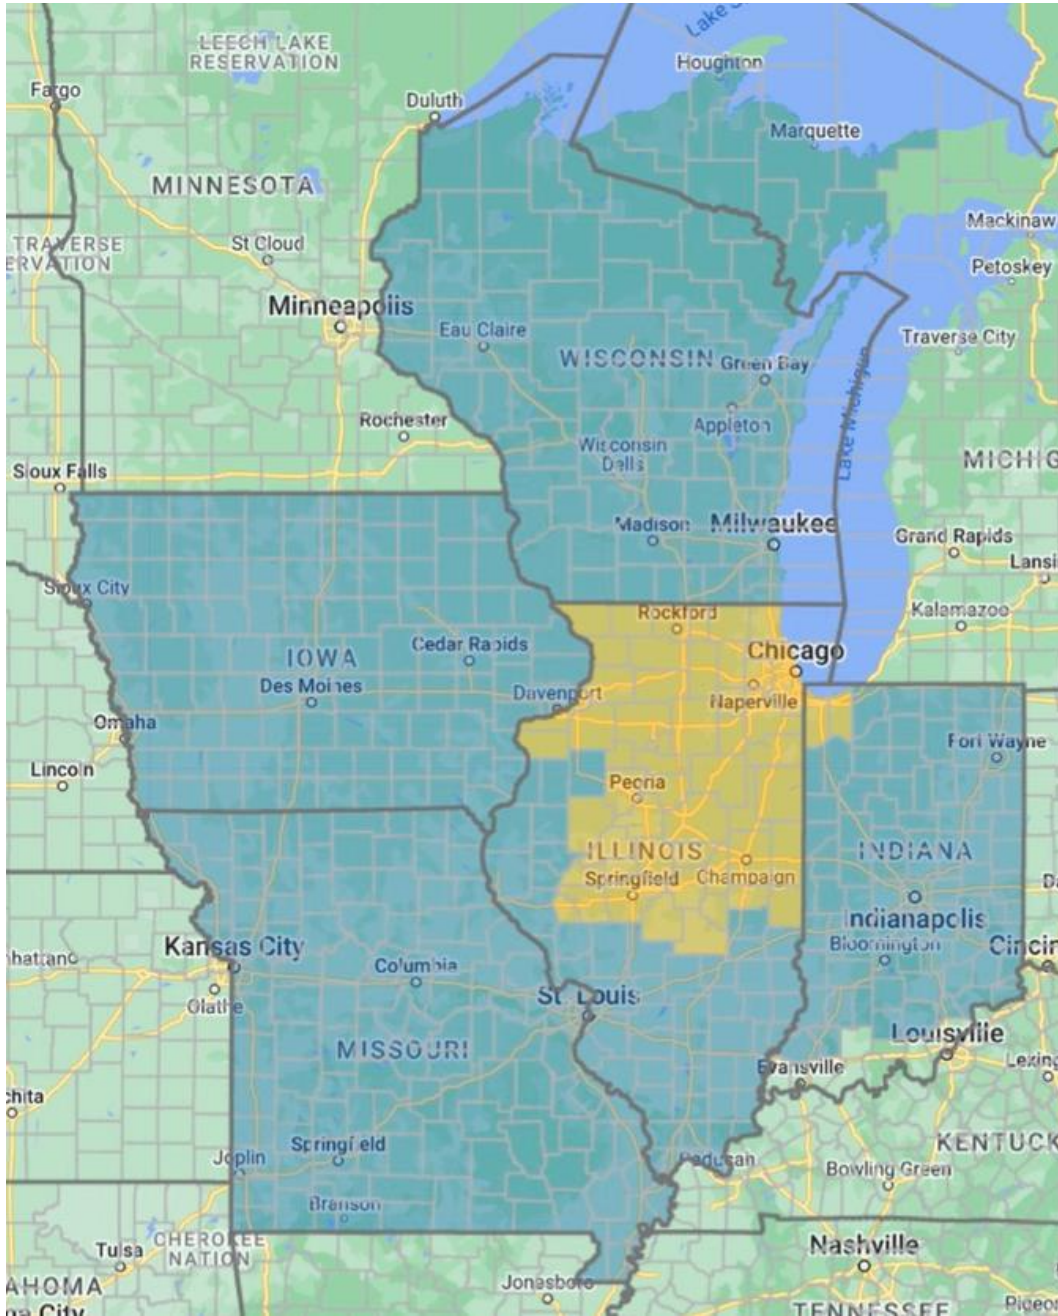

## Coverage Map

We represent tested, code compliant and sustainable building envelope products and assemblies throughout the Midwest territory highlighted in orange.

## Airolite Coverage Map

We represent Airolite Louvers, Sun Controls, Equipment Screens, Grilles & Canopies in the territory highlighted in orange.

## York Flashings Coverage Map

We represent York Flashings  
in the territory highlighted in orange.