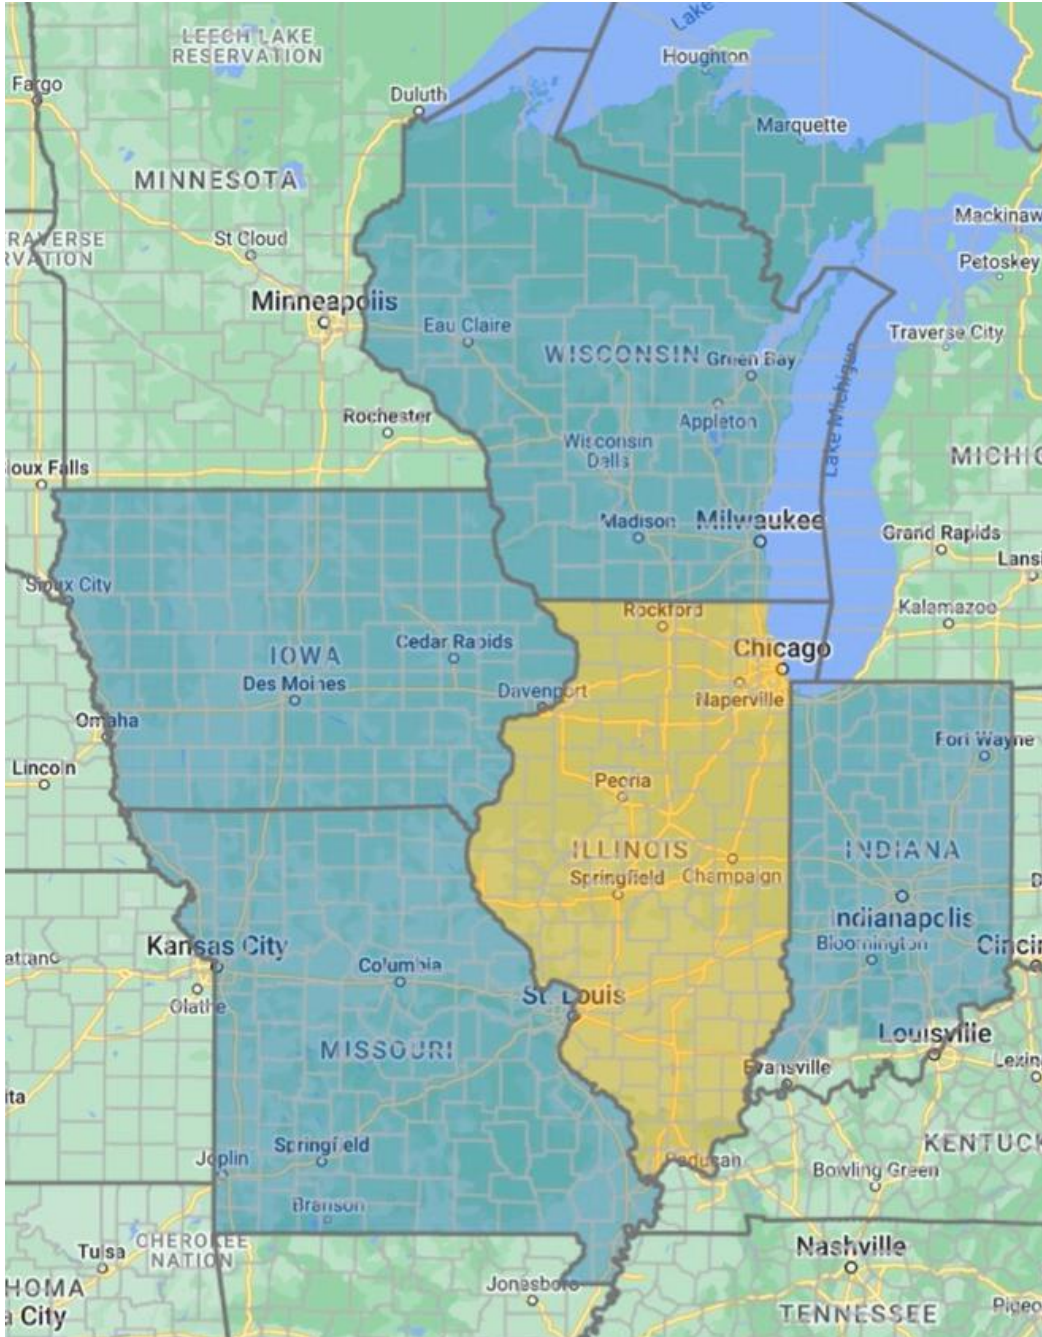

Elemex Coverage Map