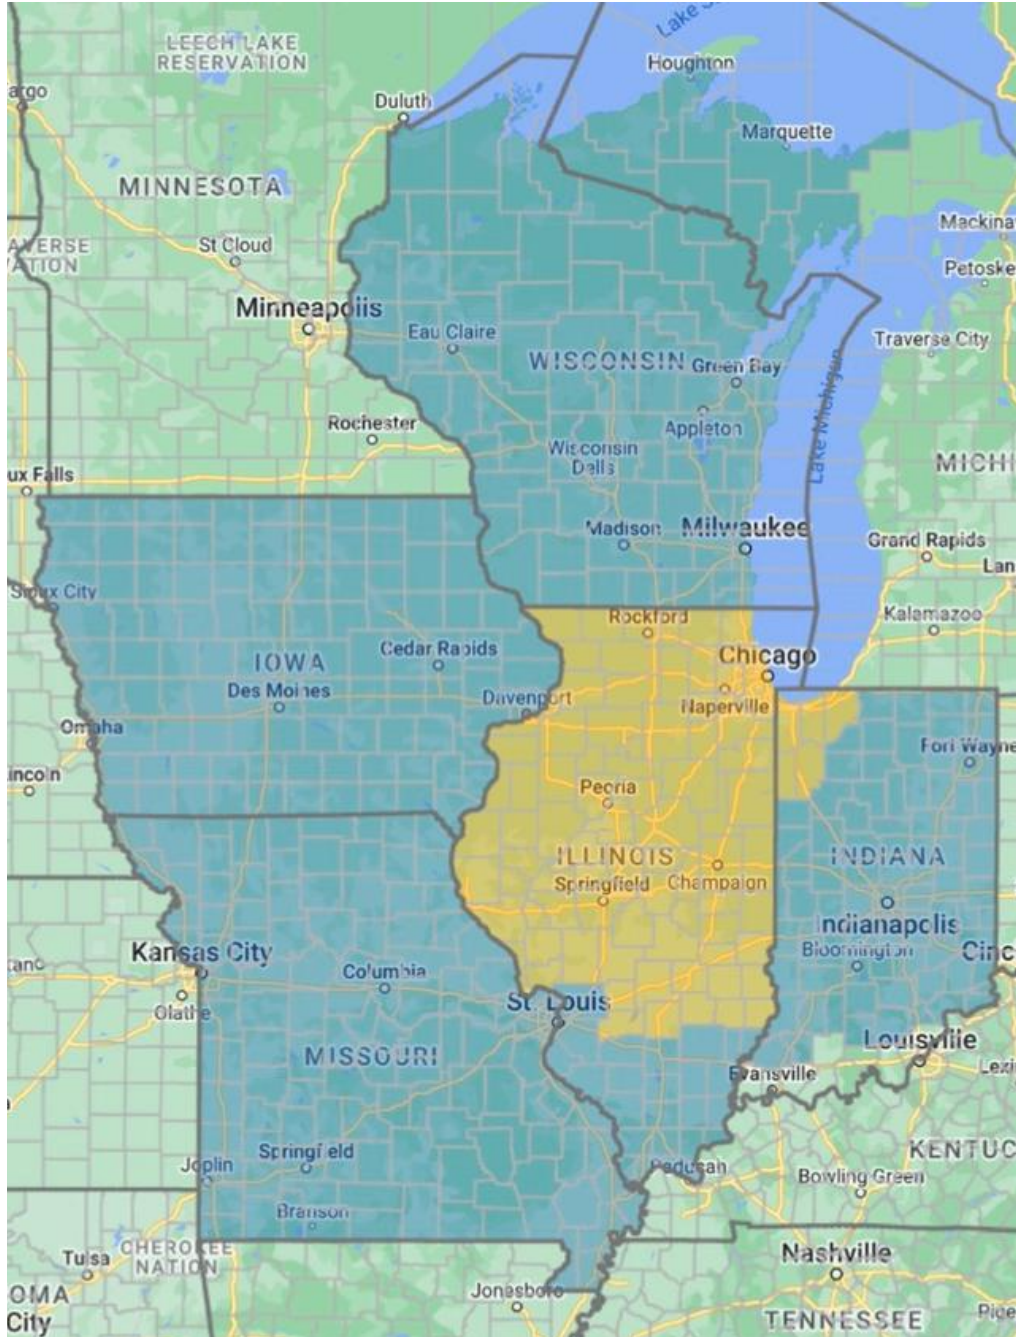

Hunter Xci Coverage Map

We represent Hunter Xci Wall Polyiso Insulation in the territory highlighted in orange.