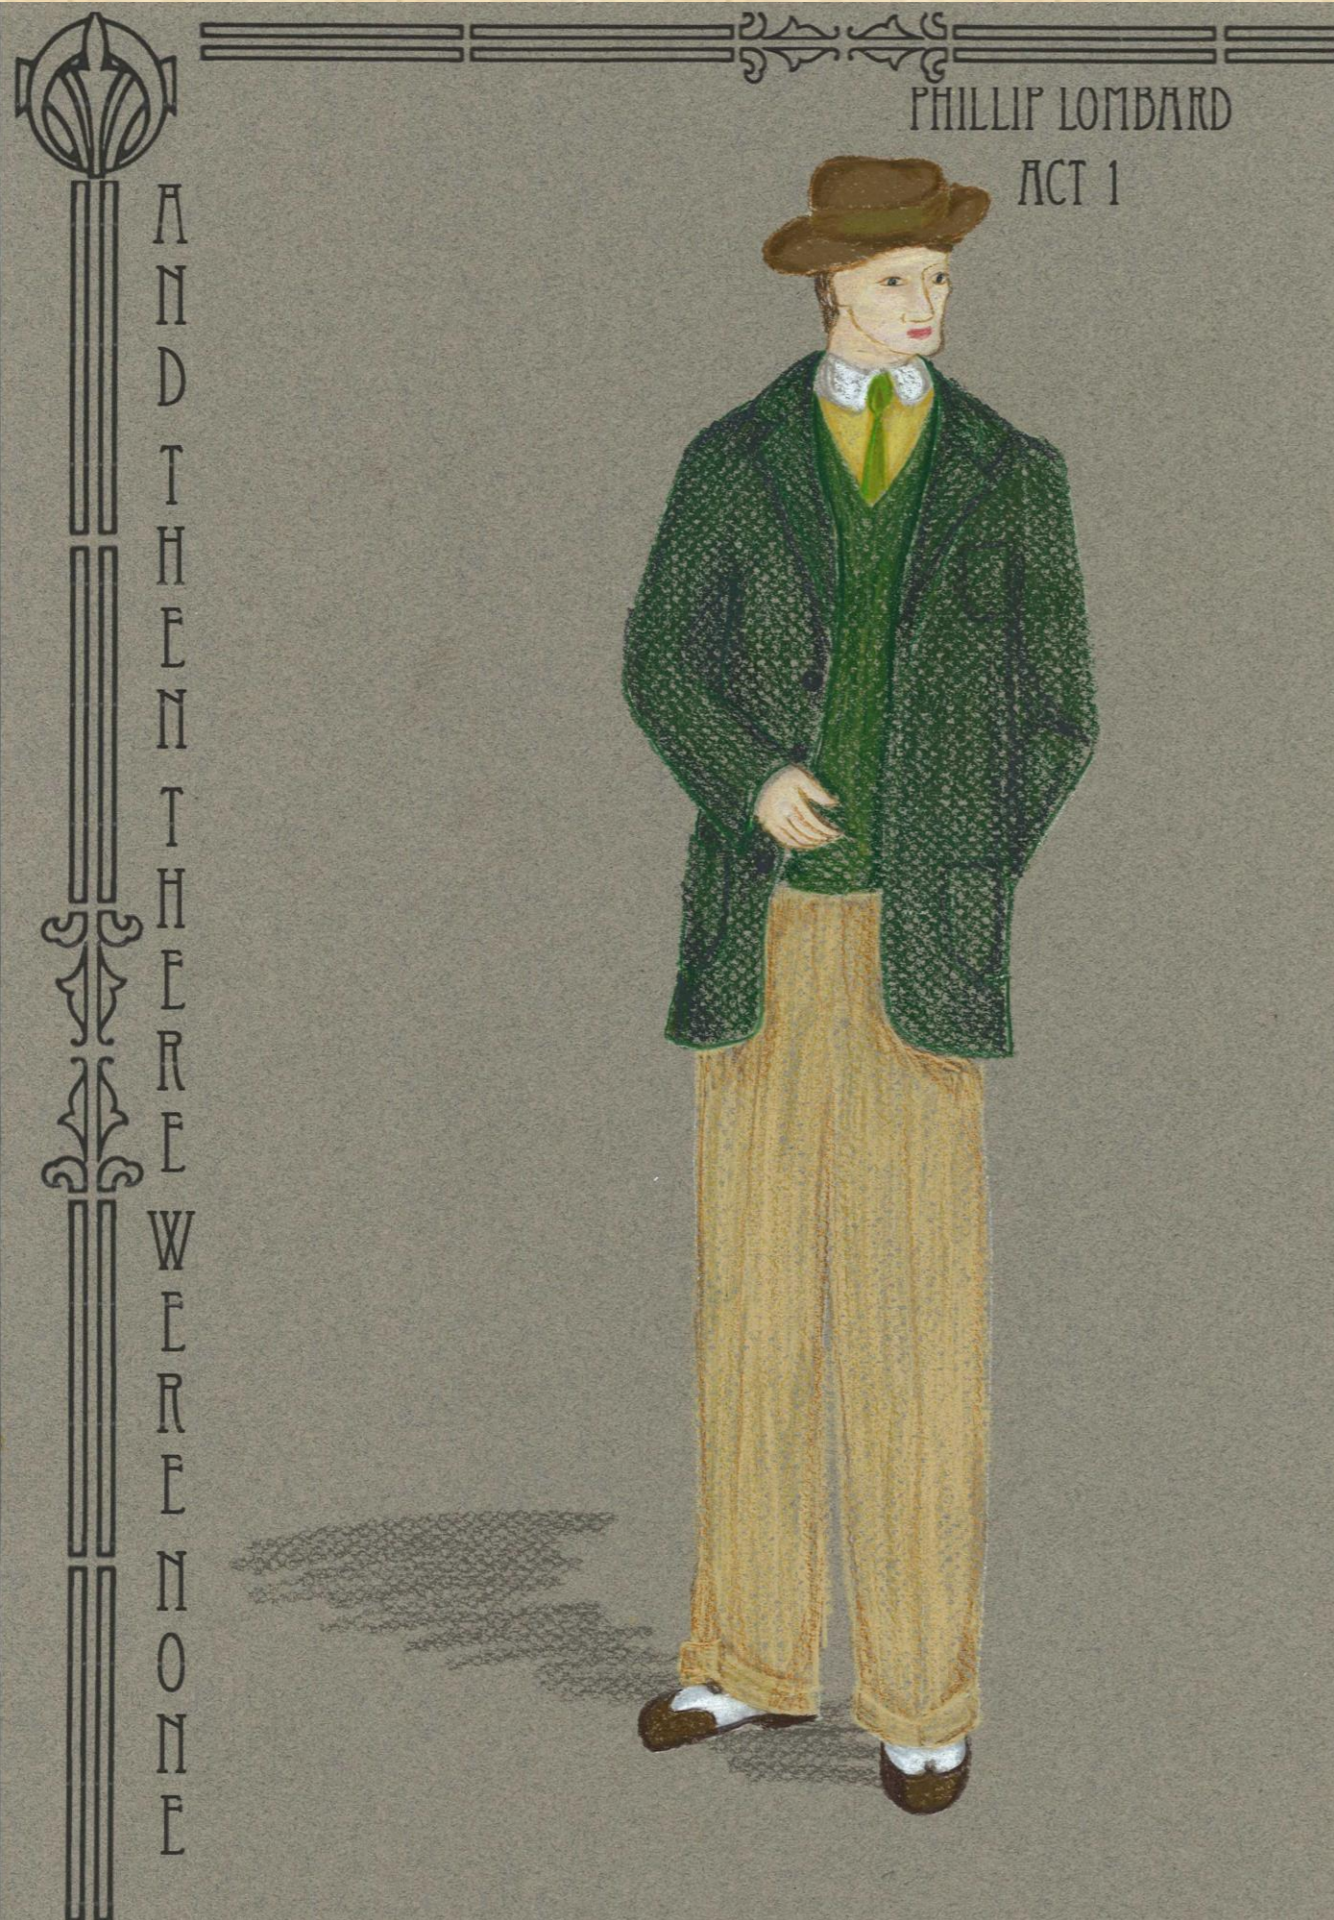

# And Then There Were None

Director – Janice Fronzcak

Photography – Kerri Garrison

Scenic and Lighting Designer – Mark Wethington

VERA CLAYTHORNE  
ACT 1

A  
N  
D  
T  
H  
E  
N  
T  
H  
E  
R  
E  
W  
E  
R  
E  
M  
O  
N  
E