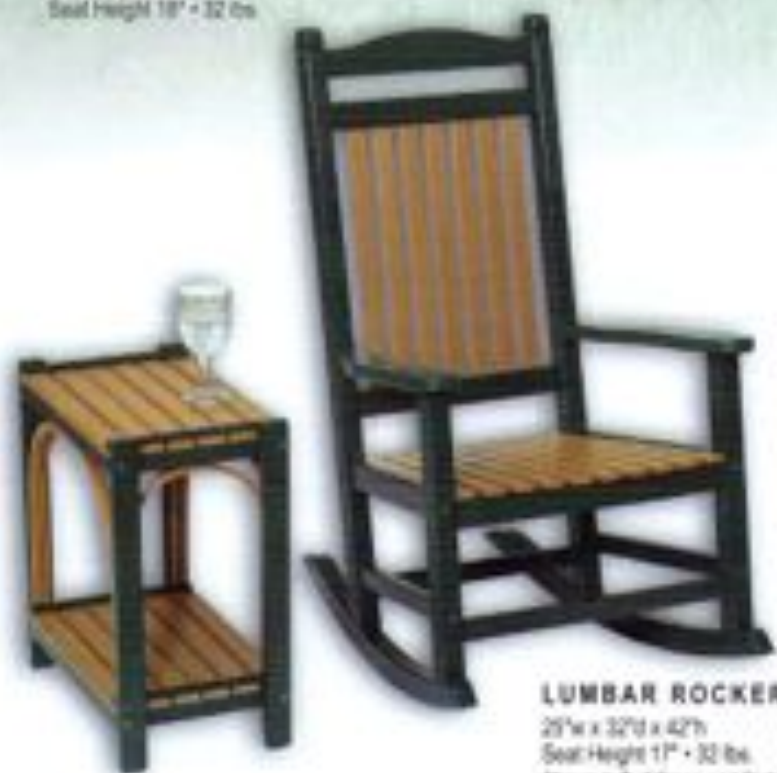

# Classic and Lumbar Rockers

## CLASSIC ROCKERS

25" w x 32" d x 48" h  
Seat Height 18" • 32 lbs.

## CLASSIC ROCKER

25" w x 32" d x 48" h  
Seat Height 18" • 32 lbs.  
Shown in Turf Green and Cedar