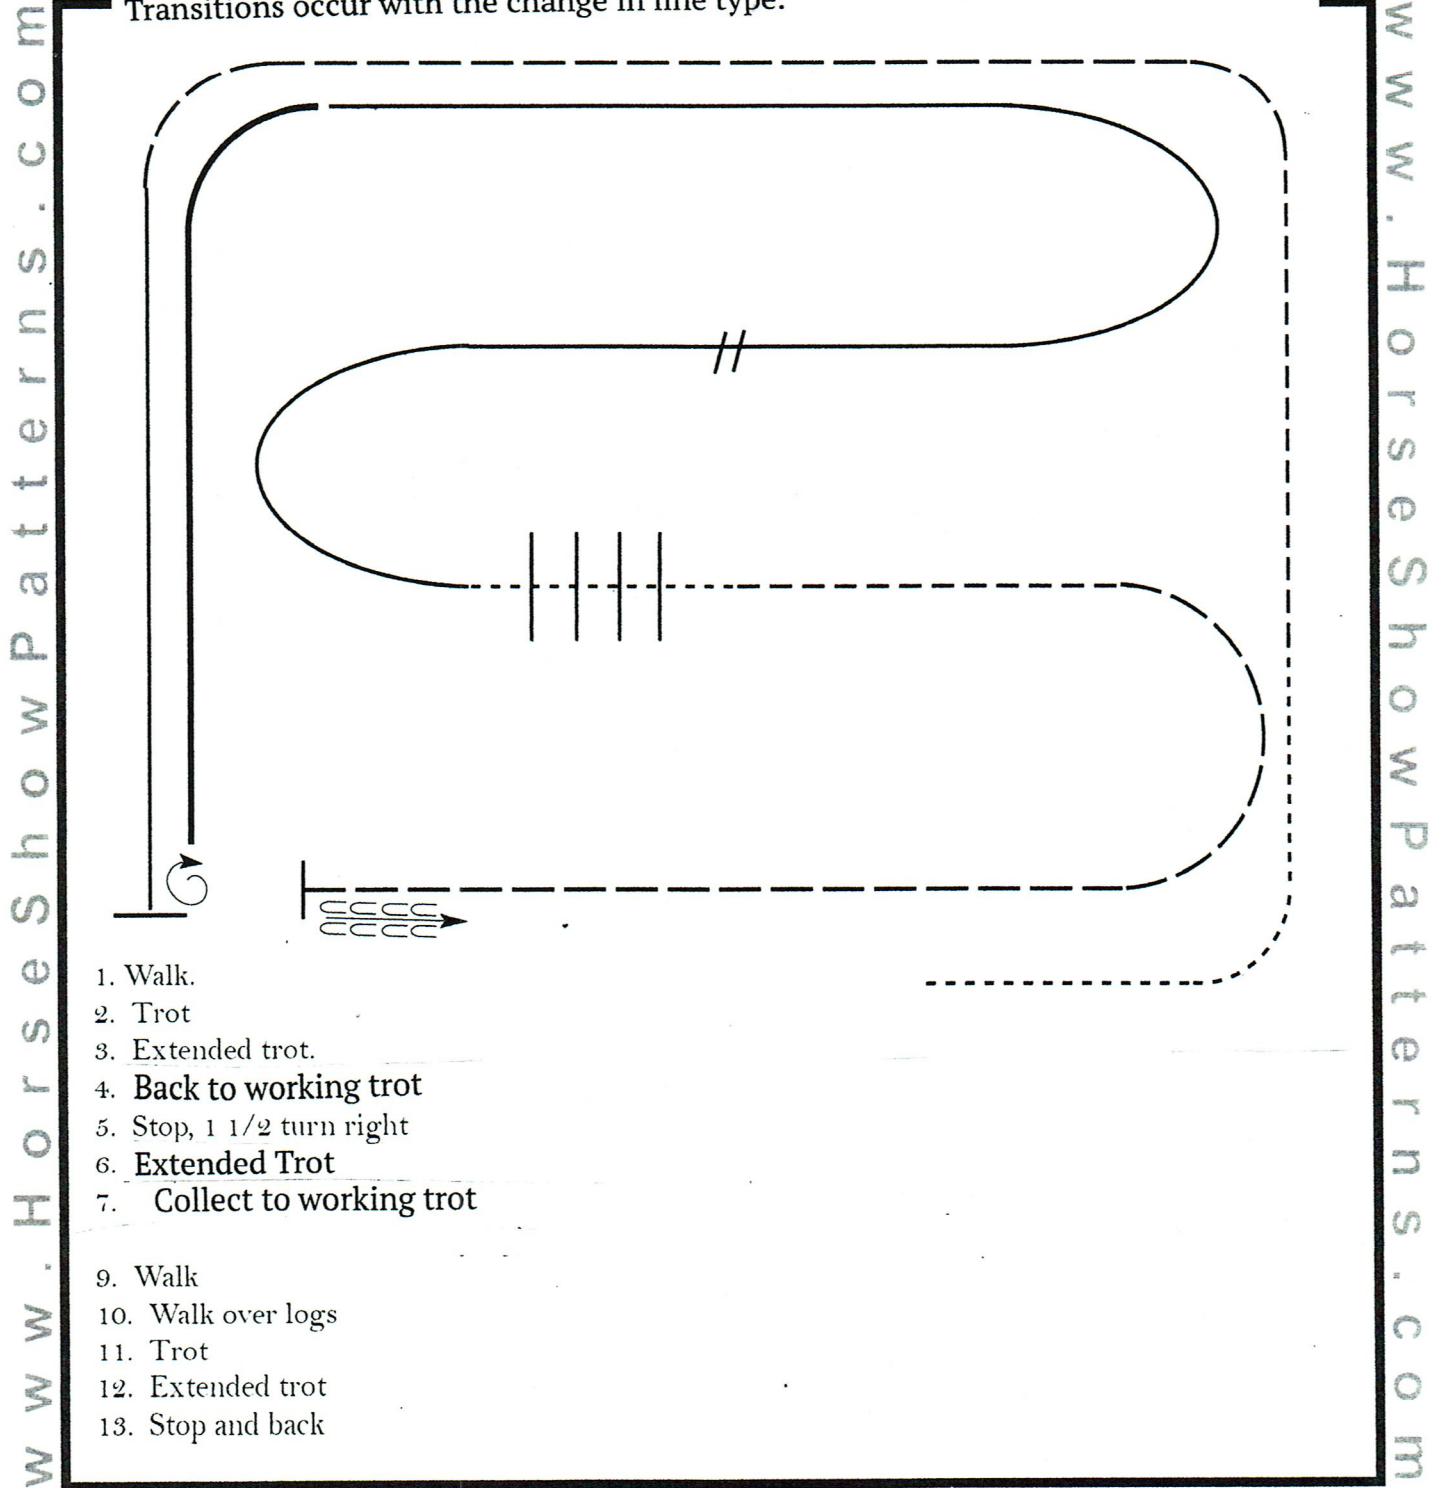

## Junior/Adult Western Walk/Jog Ranch Riding Pattern

Please note: This pattern has been altered and the line coding may not be accurate. Transitions occur with the change in line type.

1. Walk.
2. Trot
3. Extended trot.
4. **Back to working trot**
5. Stop, 1 1/2 turn right
6. **Extended Trot**
7. **Collect to working trot**
  
9. Walk
10. Walk over logs
11. Trot
12. Extended trot
13. Stop and back

[RR/2]

Pattern Provided by: