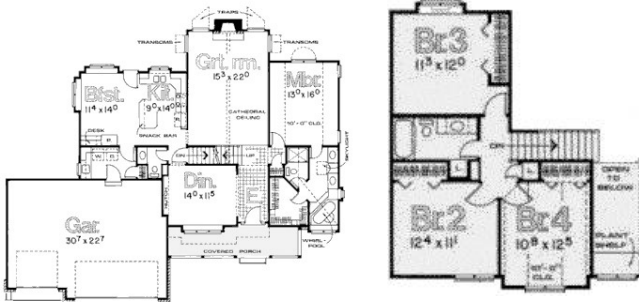

ANOTHER QUALITY BUILT TROY DAVIS HOME

© design basics inc.

Prairie I Model
1,505 Main Level Sq. Ft.
610 Upper Level Sq. Ft.
2,115 Finished Sq.Ft.
Garage

All prices and information are subject to change without prior notice.