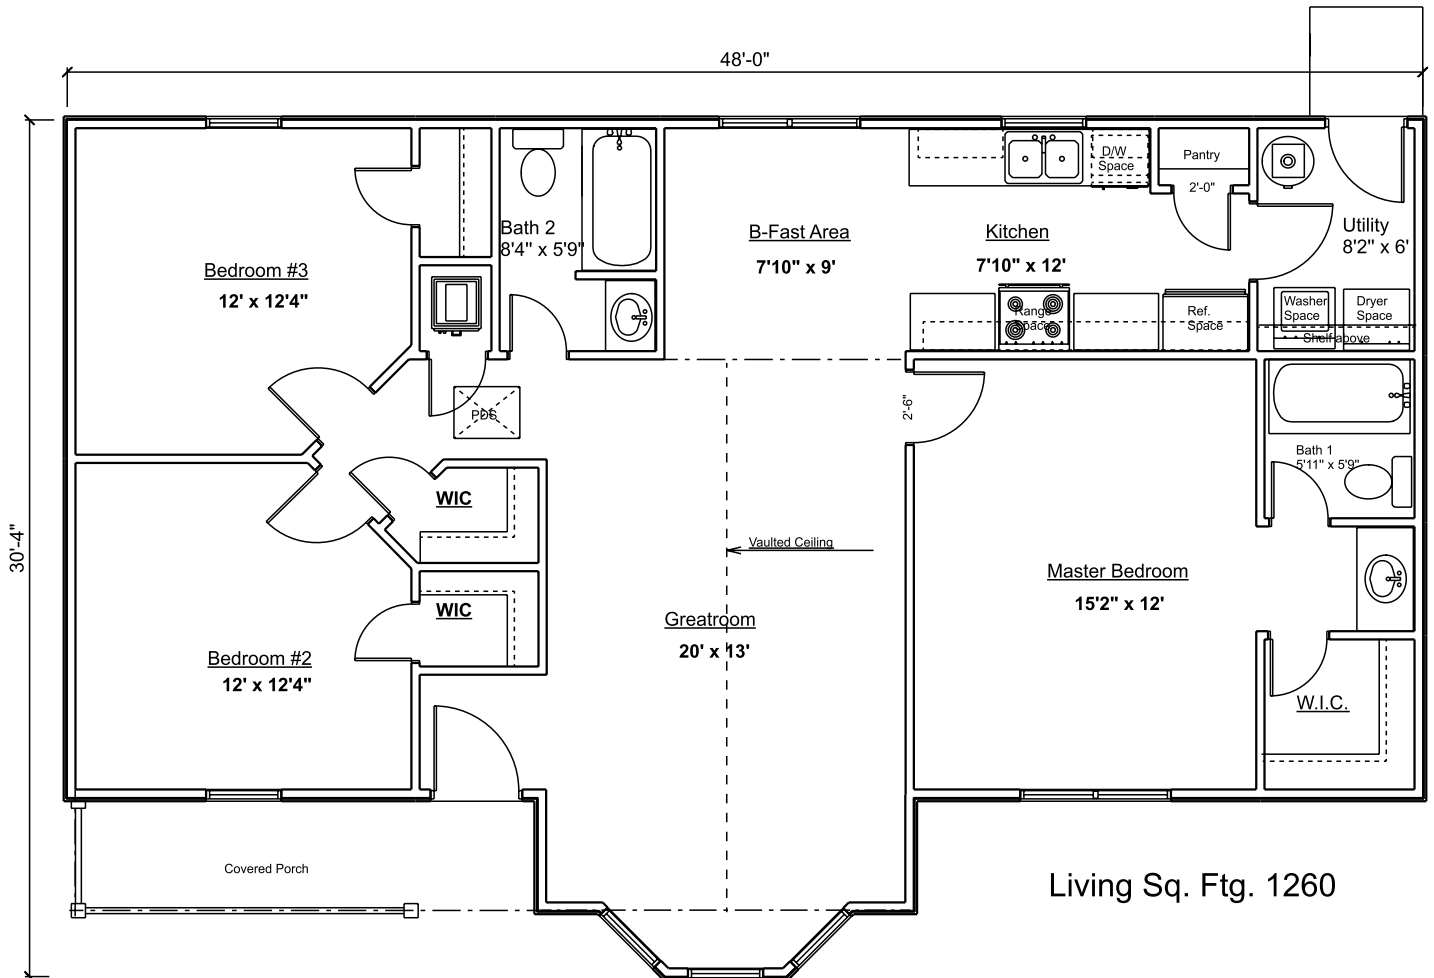

THE EARNIE

\$ _____
 Subject to Change
 Date: 8/2019
 Initials: C.S

Alabama Better Built Homes, Inc.
 2203 Howard Murfee Blvd.
 Prattville, AL 36066
 334-285-6380

**measurements as shown are not intended to be exact, therefore are not guaranteed as shown