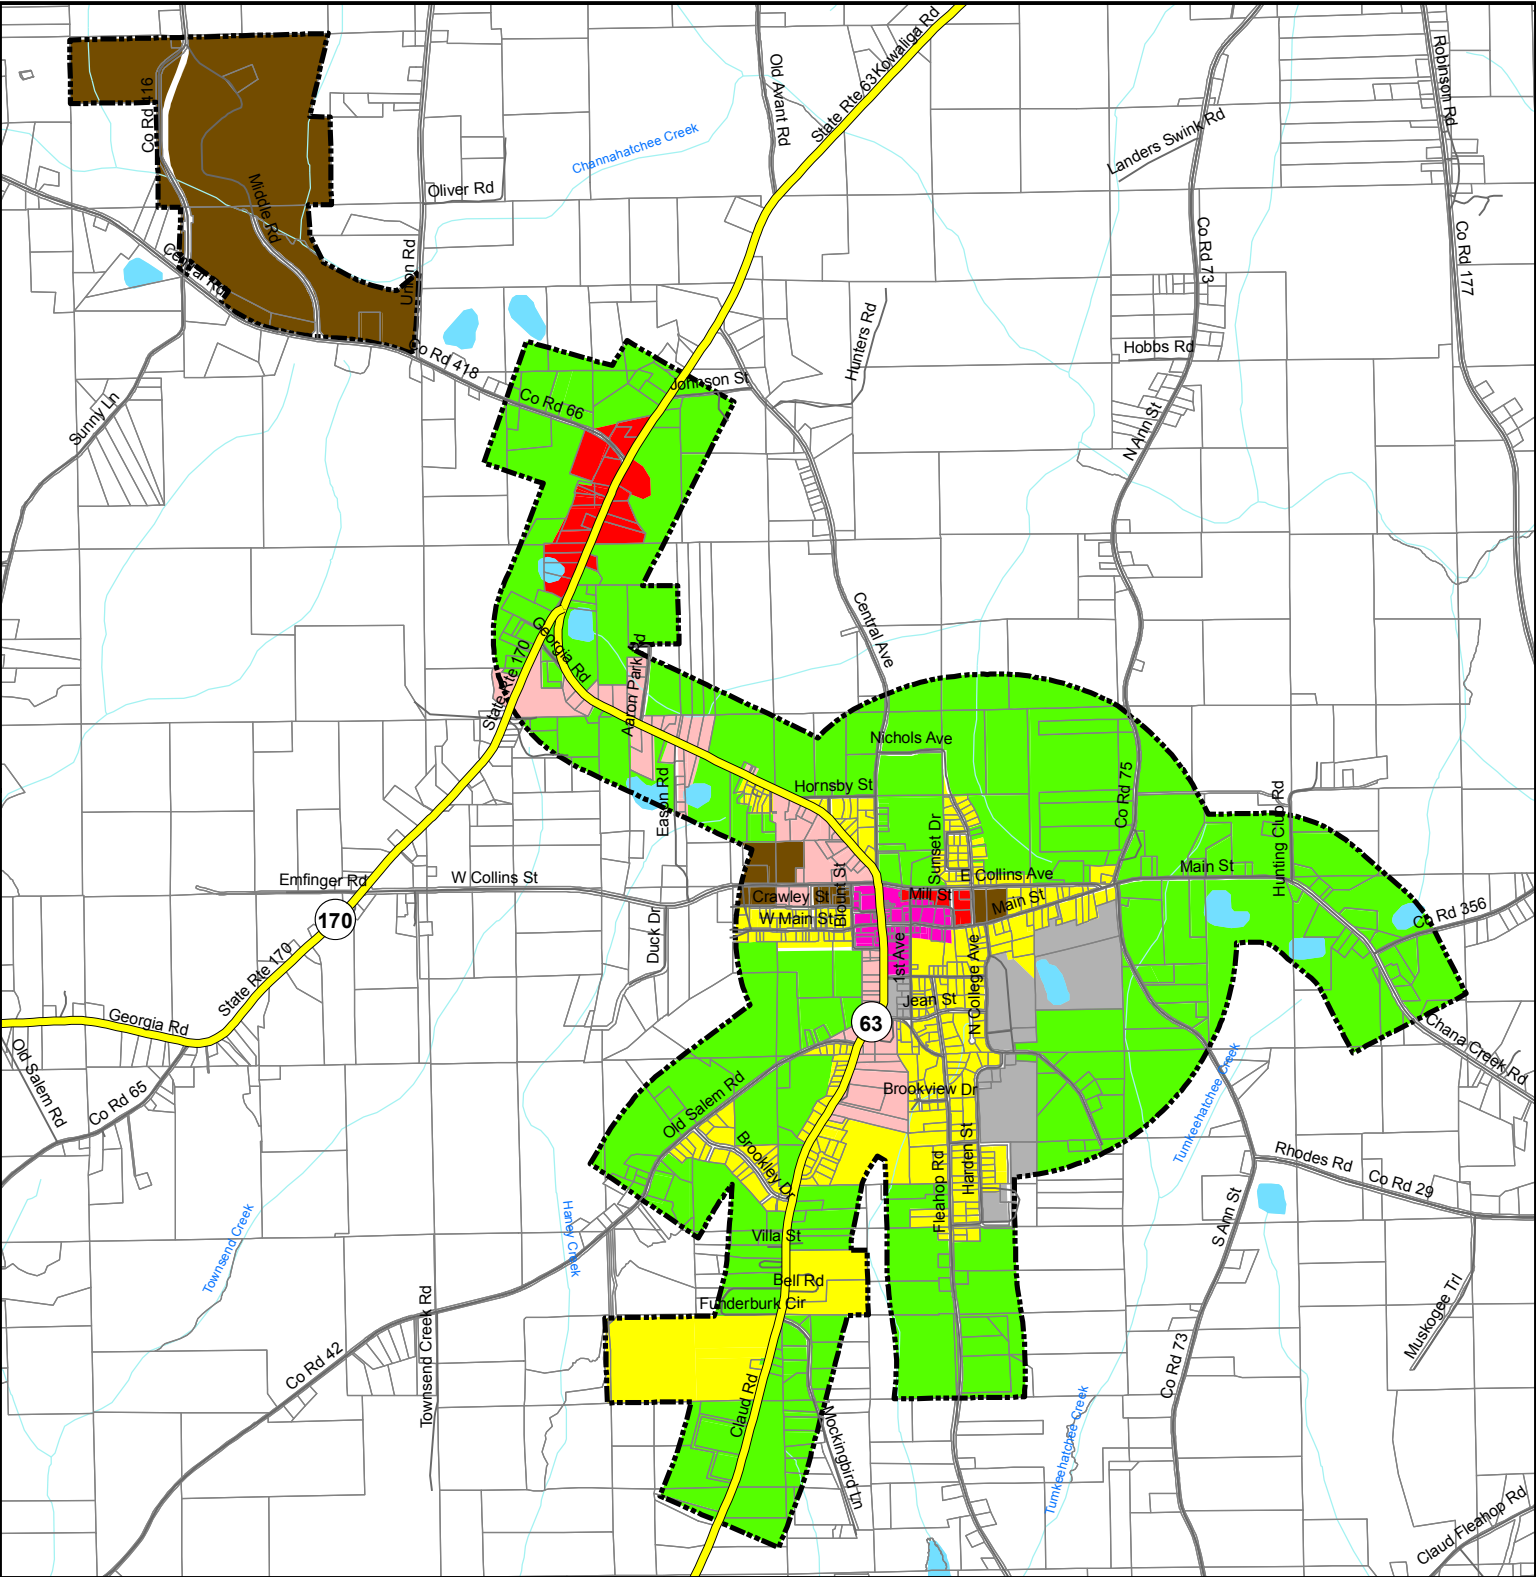

Zoning Map Town of Eclectic Elmore County, Alabama

Legend

County and Local Roads	Agriculture (A)	Industrial District (I)
Streams and Creeks	Downtown (D)	Office and Institutional District (OI)
Water	General (G)	Residential (R)
Parcels		Small Town Mix (STM)
Town of Eclectic Limits		

0 2,000 4,000 8,000
AS OF JULY 2013 Feet