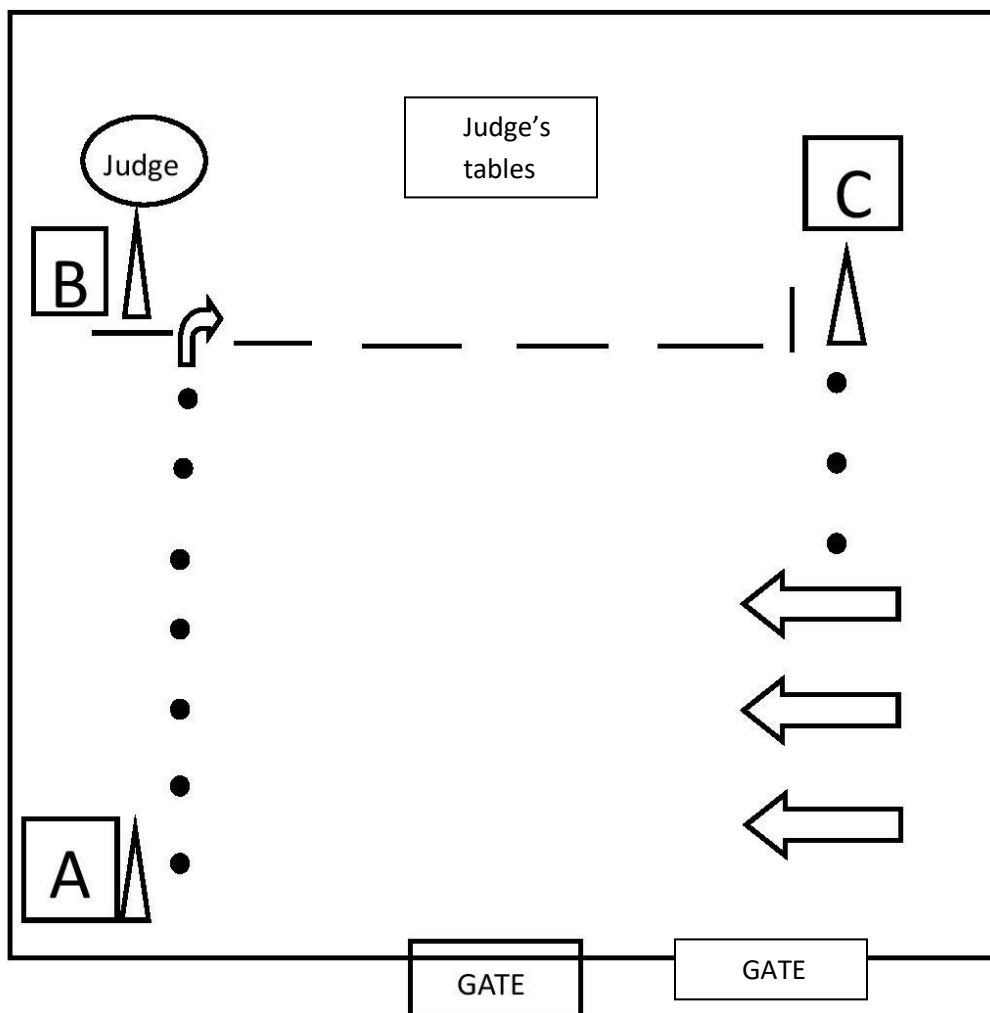

ACTS Showmanship Pattern

1. Start at cone A
2. Walk to Cone B and set up for inspection
3. After inspection perform a 90 ° and trot to Cone C. Halt.
4. Walk into line up with tail facing the rail