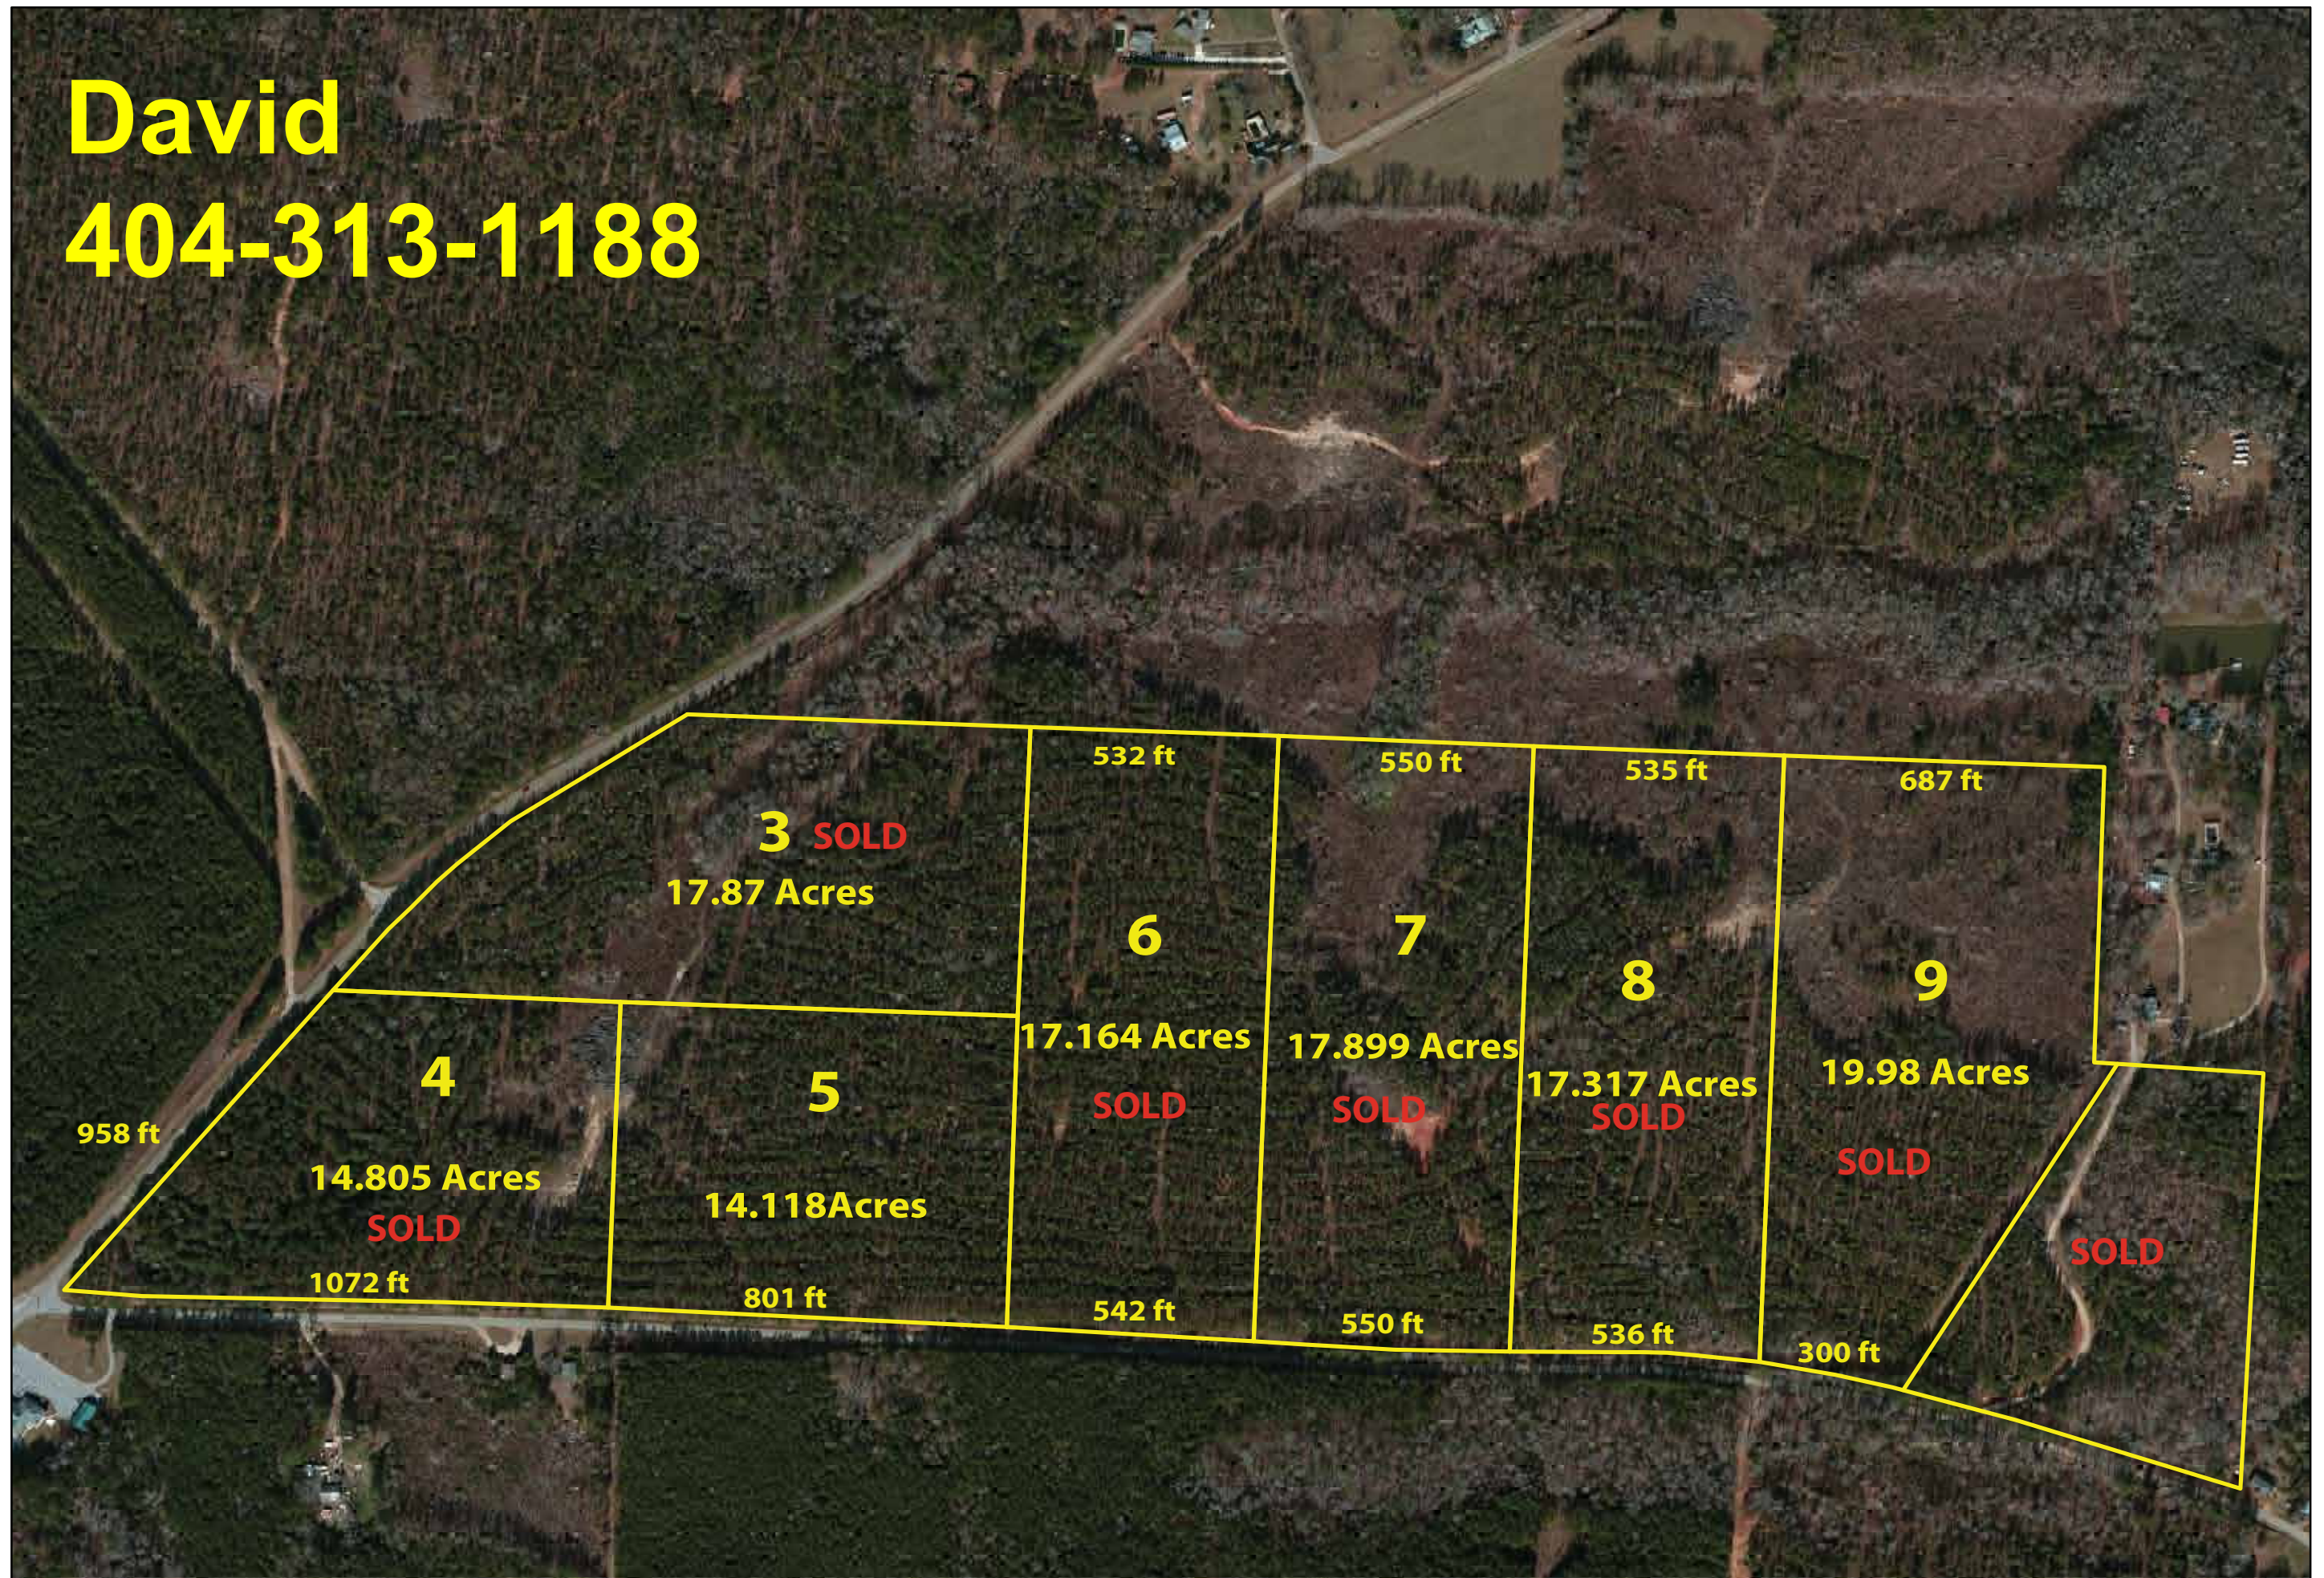

Wooded Acreage

First Time on Market!

14 Acre Property

- New Survey
- Huge Pines
- Incredible Acreage Home Site
 - Driveway Installed
 - Quiet in the Country

Upson County, Ga

404-313-1188

404-313-1188

404-313-1188

David
404-313-1188

Zebulon

Thomaston

From Thomaston:

From the Courthouse, Take Hwy 19 North, Go 6.4 miles

Turn Right on Bishop Road.

Go .8 miles to Stop. Property across from Stop

From Griffin:

From the Bypass, Take Hwy 19 South,

Go 11.8 miles to Bishop Road on Left

Go .8 miles to Stop,

Property across from Stop