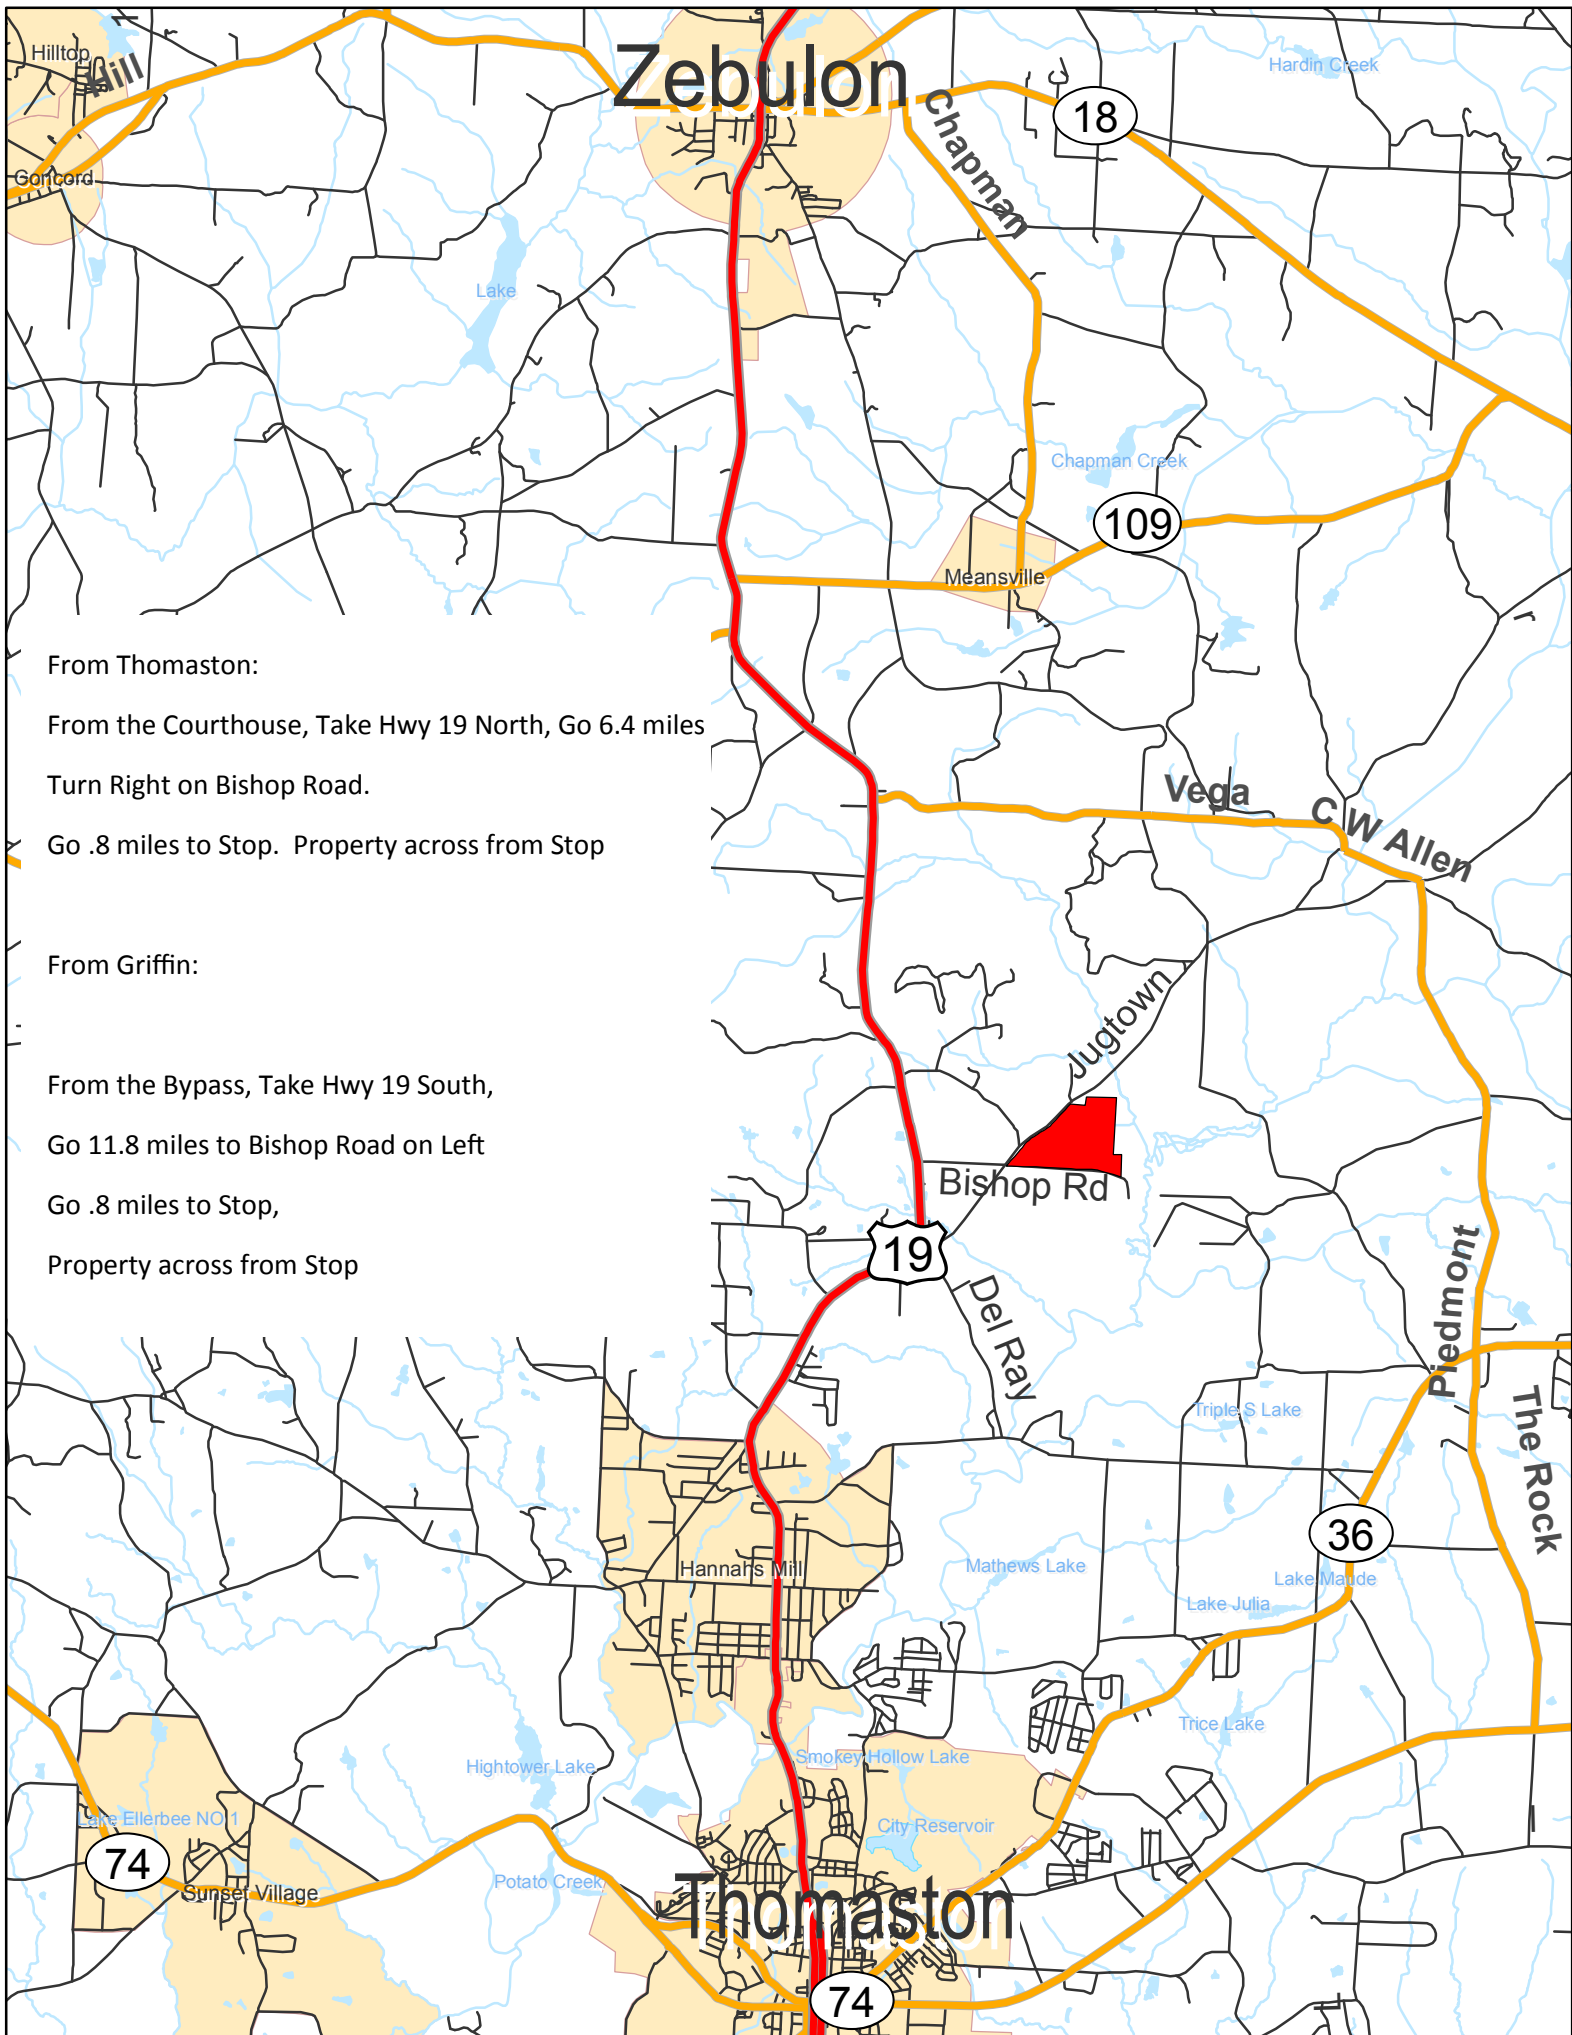

David
404-313-1188

Zebulon

Thomaston

From Thomaston:

From the Courthouse, Take Hwy 19 North, Go 6.4 miles

Turn Right on Bishop Road.

Go .8 miles to Stop. Property across from Stop

From Griffin:

From the Bypass, Take Hwy 19 South,

Go 11.8 miles to Bishop Road on Left

Go .8 miles to Stop,

Property across from Stop