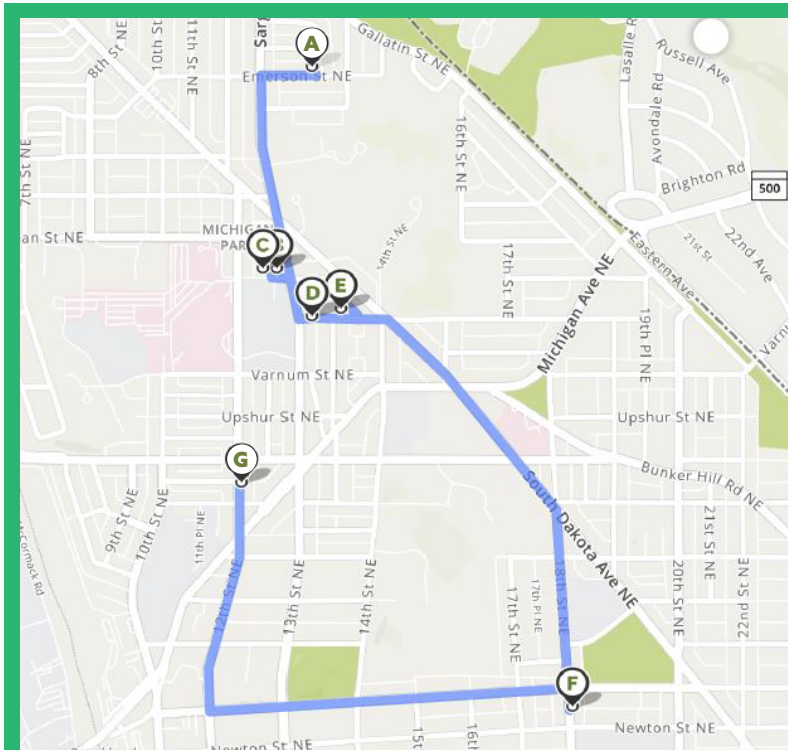

CENTRAL BROOKLAND

- | | |
|------------------------------------|----------------------------------|
| a. 915-917 Hamlin Street NE | k. 4118 14th Street NE |
| b. 1013 Evarts Street NE | l. 3613 18th Street NE |
| c. 3051 Chancellors Way NE | m. 1811 Monroe Street NE |
| d. 3310 7th Street NE | n. 1920 Kearny Street NE |
| e. 1021 Newton Street NE | o. 1817 Irving Street NE |
| f. 901 Newton Street NE | p. 1504 Girard Street NE |
| g. 1355 Monroe Street NE | q. 1311 Jackson Street NE |
| h. 1403 Monroe Street NE | r. 3113 12th Street NE |
| i. 1521 Monroe Street NE | s. 1001 Jackson Street NE |
| j. 1441 Newton Street NE | t. 2916 10th Street NE |

BROOKLAND/ MICHIGAN PARK

- a. 1256 Emerson Street NE**
- b. 4600 Sargent Rd NE**
- c. 1220 Allison Street NE**
- d. 1310 Webster Street NE**
- e. 1328 Webster Street NE**
- f. 3615 18th Street NE**
- g. 4105 12th Street NE**

LANGDON/ WOODRIDGE

- a. 2803 25th Street NE**
- b. 2805 Brentwood Road NE**
- c. 15 Franklin Street NE**

Don't forget to register for our Holiday Drive-In Movie featuring Home Alone. Enjoy music, giveaways, food and prizes.