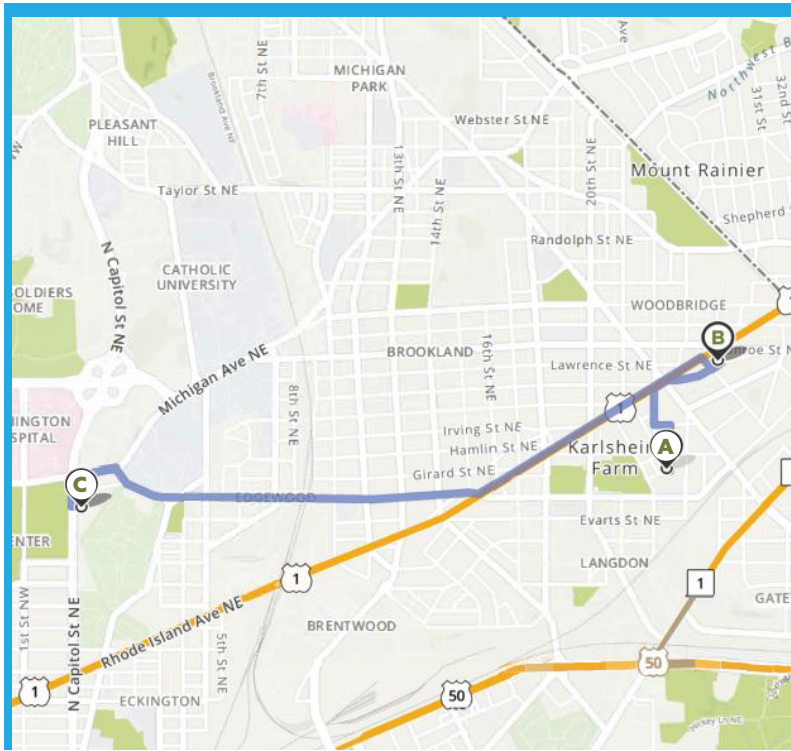

CENTRAL BROOKLAND

- | | |
|------------------------------------|----------------------------------|
| a. 915-917 Hamlin Street NE | k. 4118 14th Street NE |
| b. 1013 Evarts Street NE | l. 3613 18th Street NE |
| c. 3051 Chancellors Way NE | m. 1811 Monroe Street NE |
| d. 3310 7th Street NE | n. 1920 Kearny Street NE |
| e. 1021 Newton Street NE | o. 1817 Irving Street NE |
| f. 901 Newton Street NE | p. 1504 Girard Street NE |
| g. 1355 Monroe Street NE | q. 1311 Jackson Street NE |
| h. 1403 Monroe Street NE | r. 3113 12th Street NE |
| i. 1521 Monroe Street NE | s. 1001 Jackson Street NE |
| j. 1441 Newton Street NE | t. 2916 10th Street NE |

BROOKLAND/ MICHIGAN PARK

- a. 1256 Emerson Street NE**
- b. 4600 Sargent Rd NE**
- c. 1220 Allison Street NE**
- d. 1310 Webster Street NE**
- e. 1328 Webster Street NE**
- f. 3615 18th Street NE**
- g. 4105 12th Street NE**

LANGDON/ WOODRIDGE

- a. 2803 25th Street NE**
- b. 2805 Brentwood Road NE**
- c. 15 Franklin Street NE**

Don't forget to register for our Holiday Drive-In Movie featuring Home Alone. Enjoy music, giveaways, food and prizes.