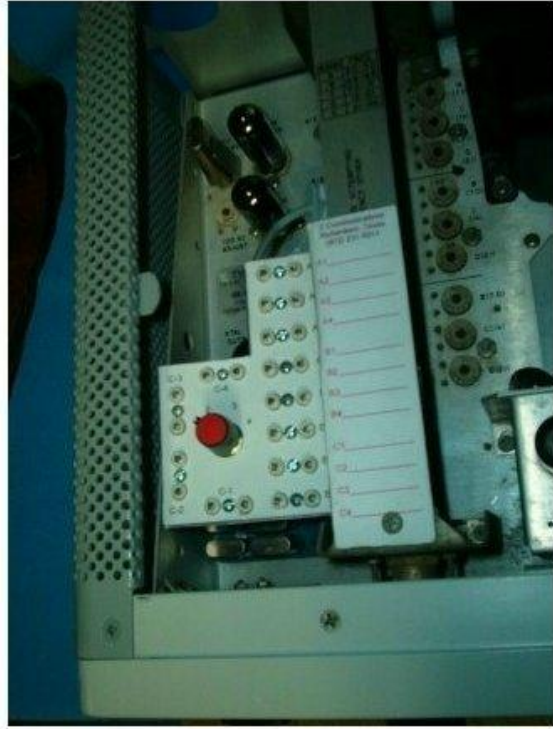

*Photos of Additional Frequency Decks for Collins S-Line*

The basic "6 Pack"

All of the 12 crystal decks are of this basic design

A 12 crystal deck installed in a KWM-2A

A 12 crystal deck installed in a 758-1

The "6 Pack" installed in a 75S-1

The "6 Pack" installed in a KWM-2A