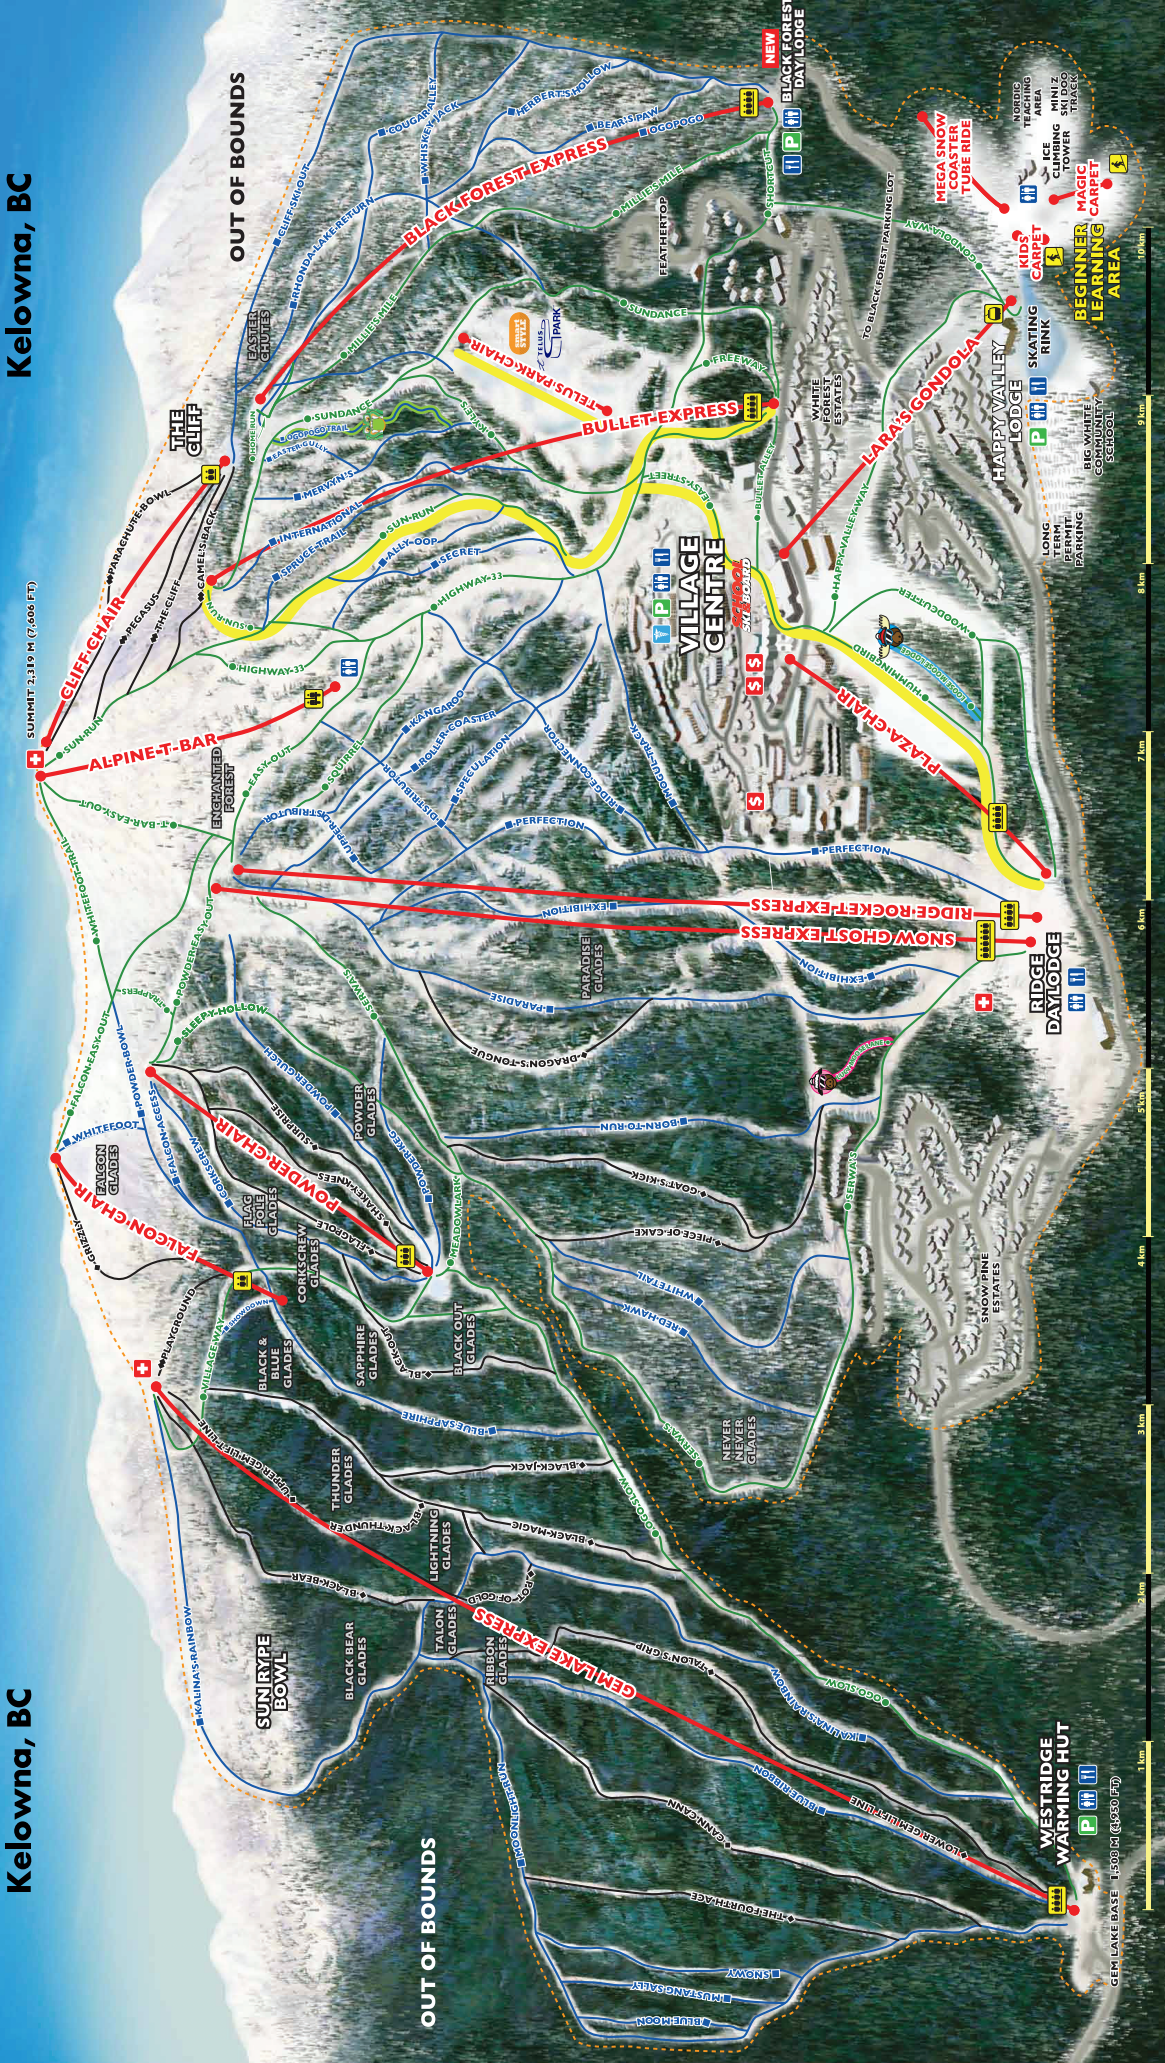

Kelowna, BC

Kelowna, BC