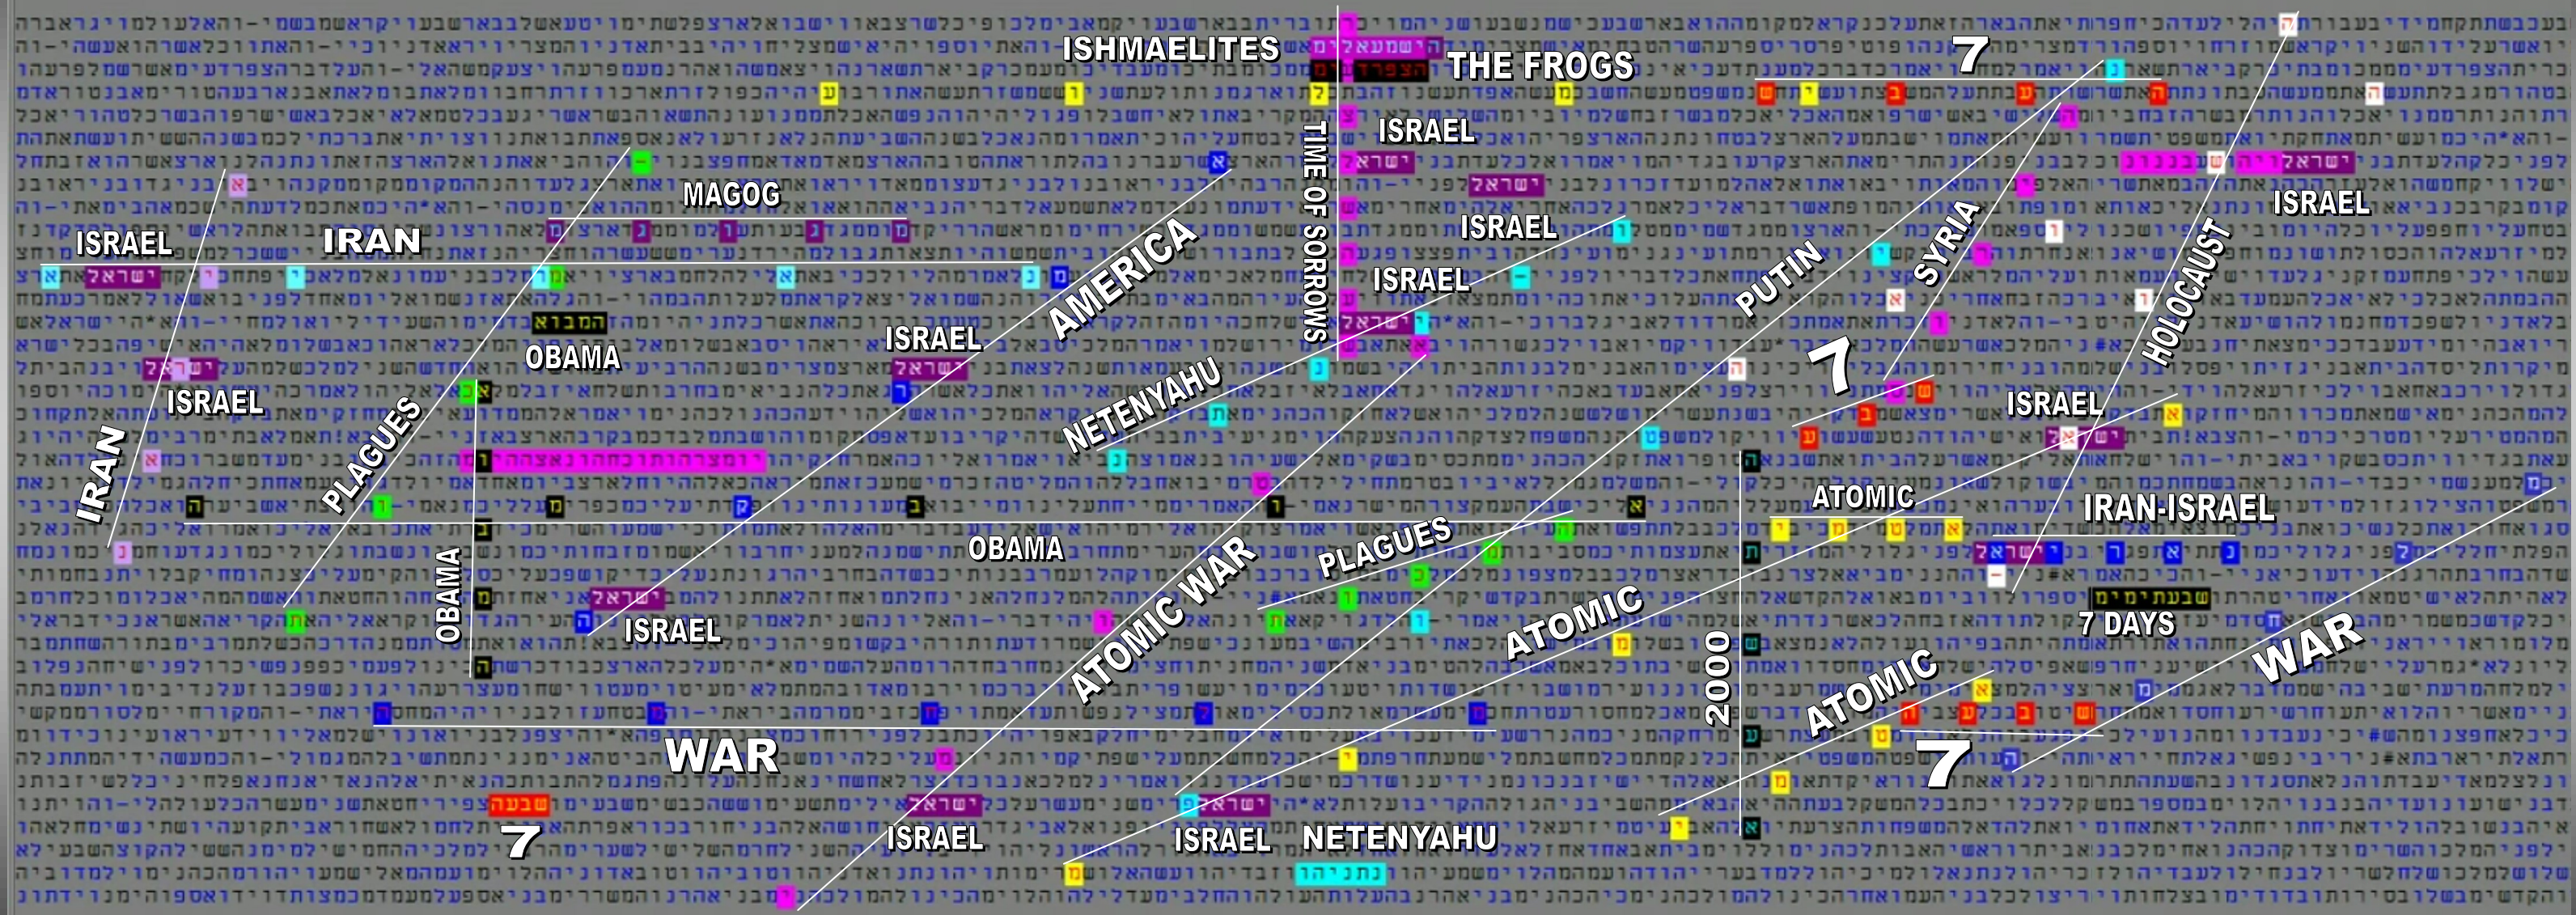

COMING TIME OF SORROW

Bible Code Matrix of Prophecy in Scripture

© MATTHEW WRIGHT MINISTRIES
Graphic layout by Luis B. Vega

RESOURCES
youtube.com/user/TheMatt71269
biblecodenow1@gmail.com
biblecodenow.com
facebook.com/groups/codesearcher

SCRIPTURE SOURCE(s)
Old & New Testament
TorahSoft

FOR AN EXPLANATION - STUDY OF THE CHART CODE MATRIX, VISIT THE YOUTUBE CHANNEL VIDEO SERIES.

WIDTH: 30733 CENTER: 26854