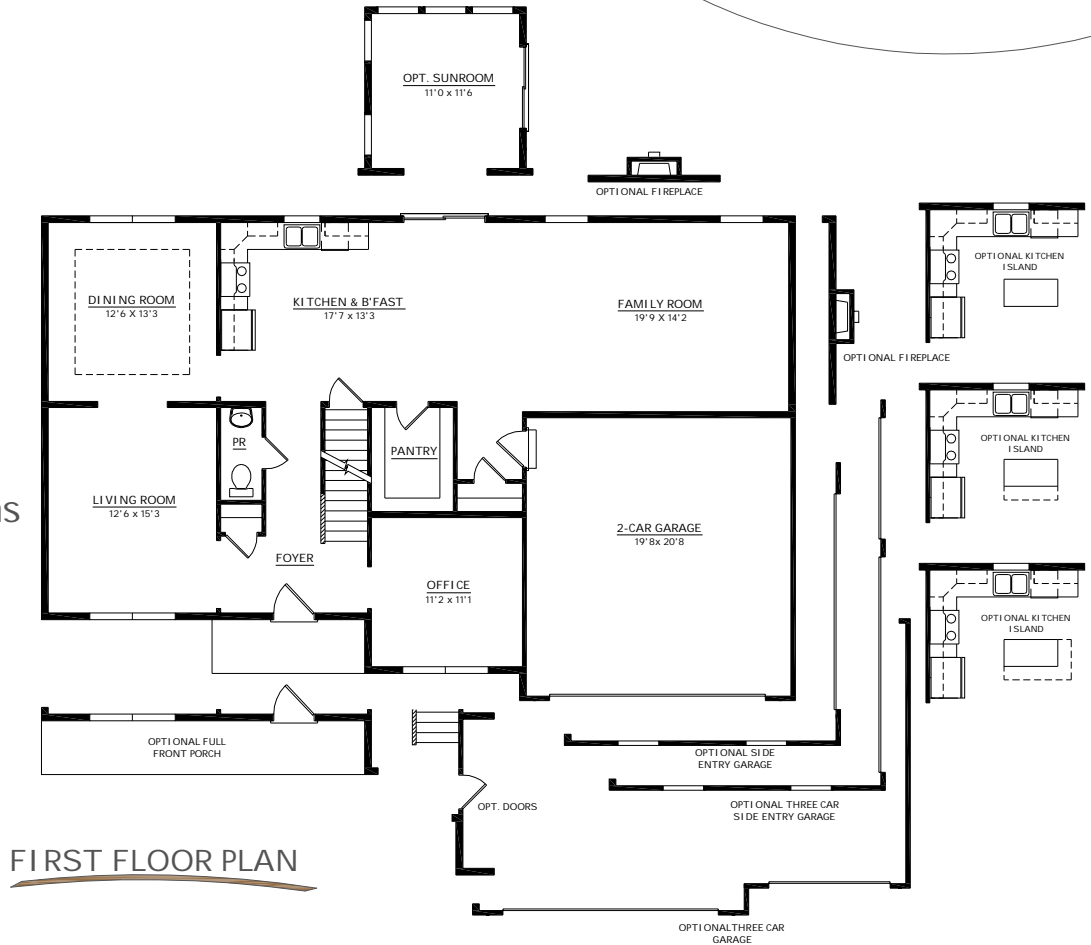

# Edgefield

"Building our Legacy,  
One Home at a Time!"

2,767 Square Feet  
4 bedroom  
2 1/2 bath  
Open Floor Plan  
Multiple Plan Options

[buildalegacypa.com](http://buildalegacypa.com)

This sheet is for illustrative purposes only and not part of a legal contract. Plans are subject to modification. room measurements are approximate. Individual unit elevations are based on the entire building and will vary. Optional items indicated are available at additional cost. Refrigerator, washer and dryer are not included. Illustration is an artist's conception and may vary in precise detail. (3/10/2016)