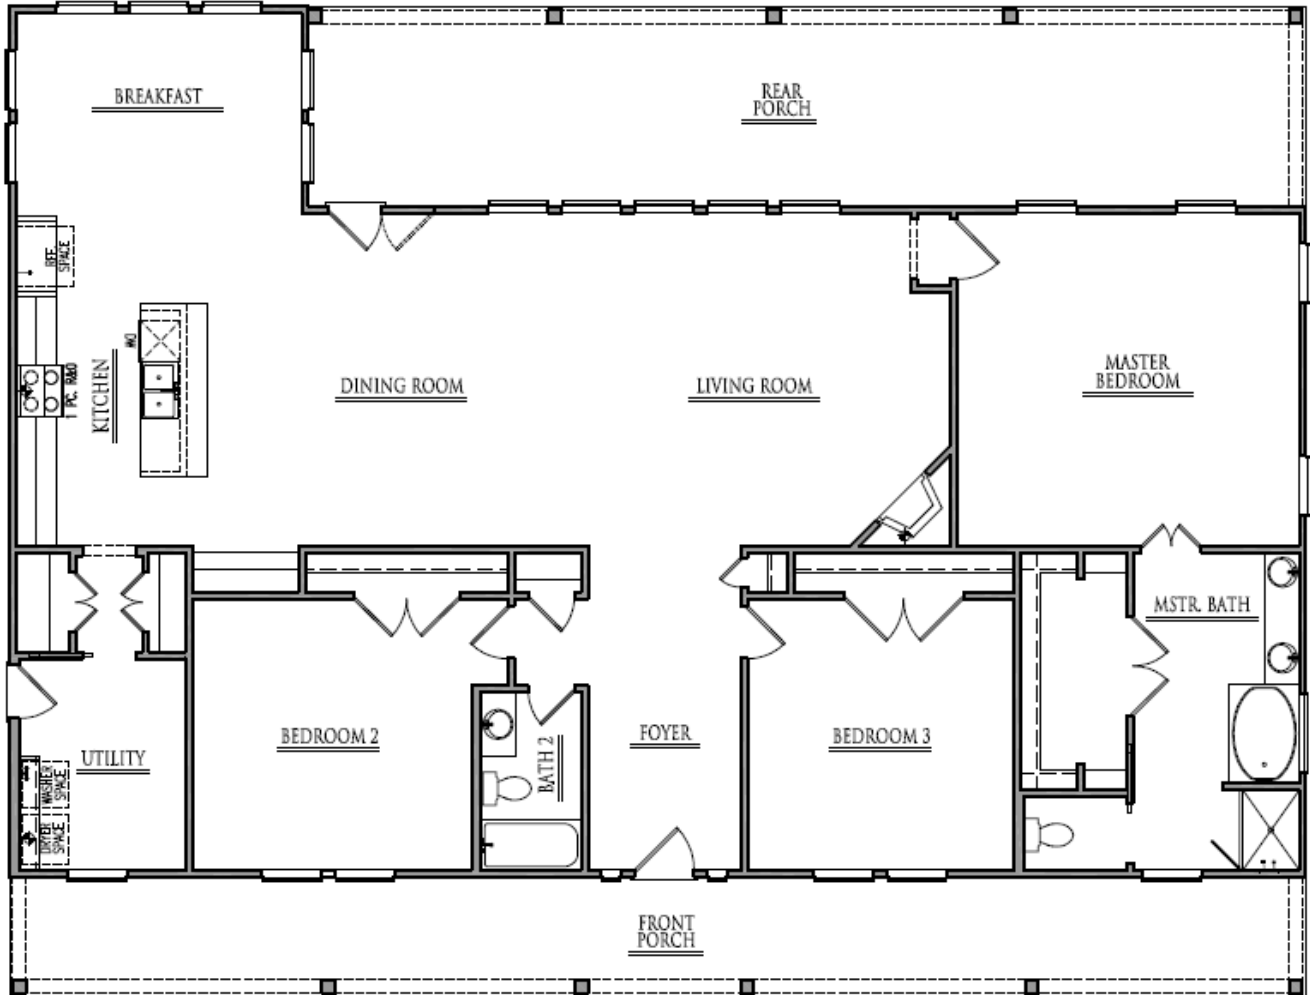

THE EDEN

3 BEDROOM/ 2 BATH
INDOOR LIVING 2333
OUTDOOR LIVING 890
TOTAL LIVING 3223