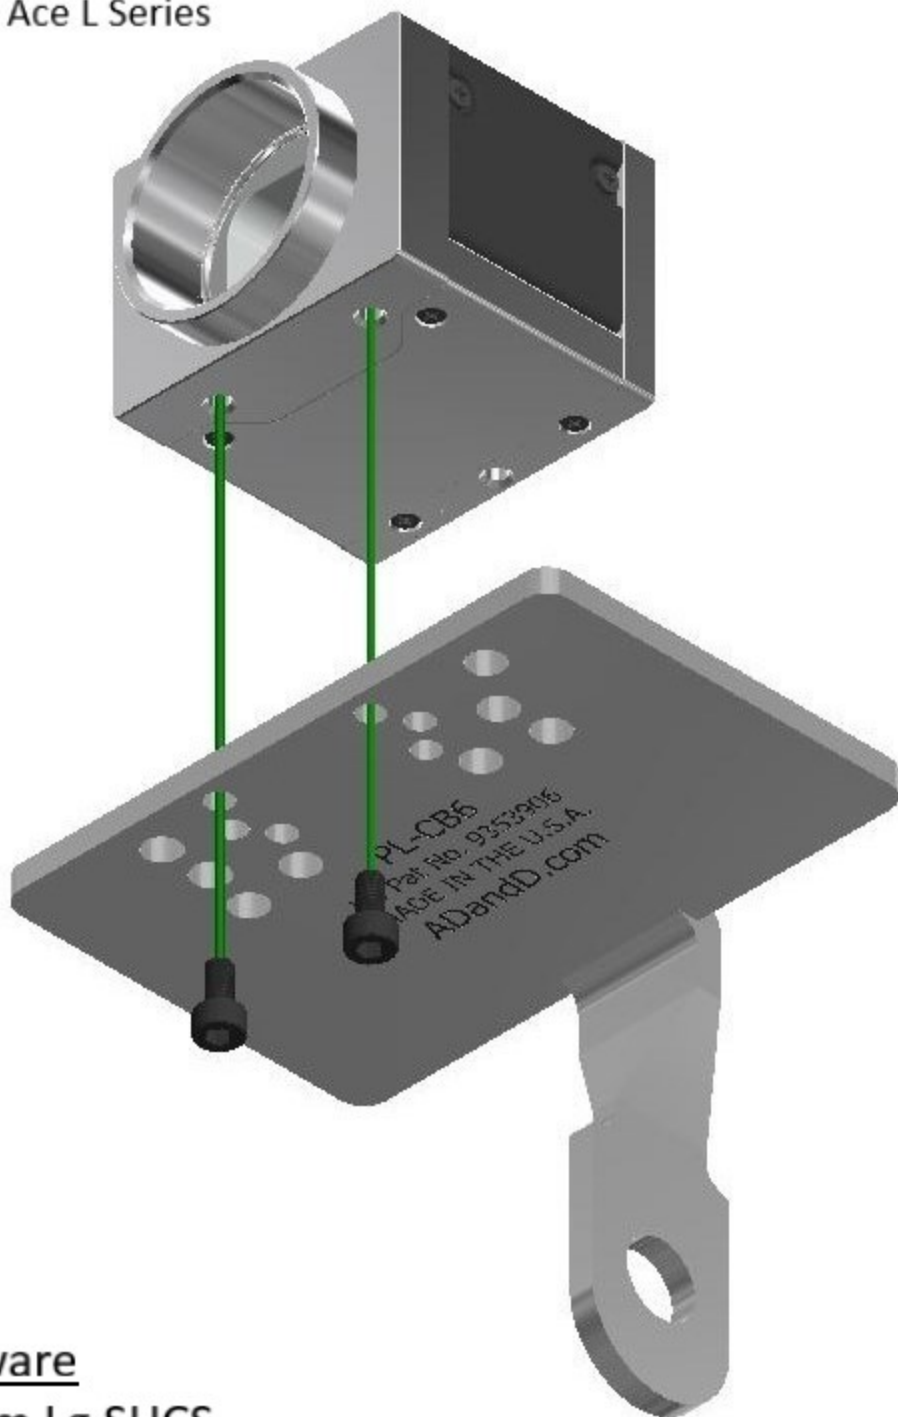

# ADandD Pop Link #PL-CB6

Mounting for Basler Ace L Series

## Included Hardware

(2) M3-.5 X 6mm Lg SHCS