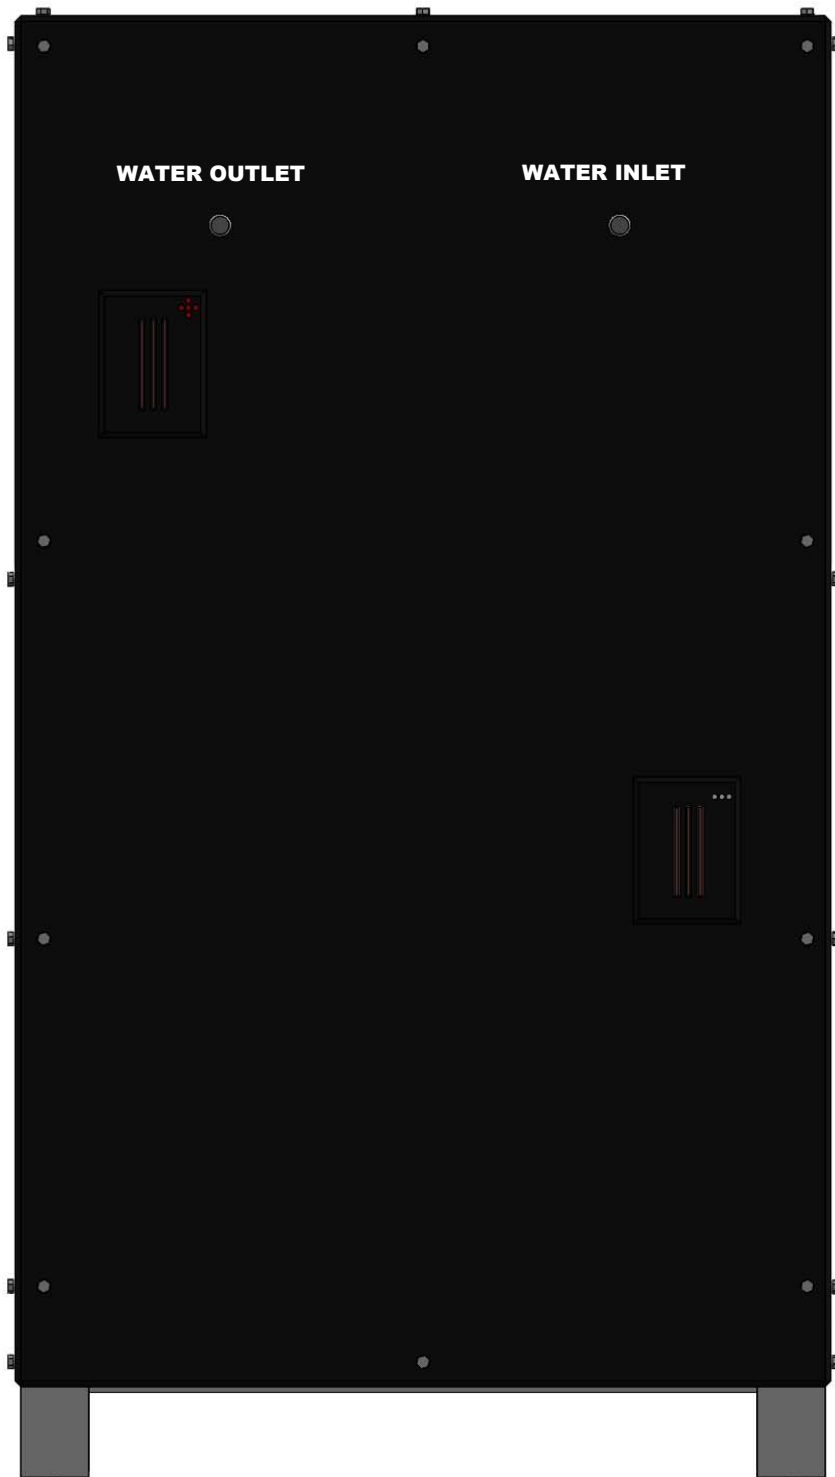

POLY #3 WATER COOLED CABINET

FRONT

RIGHT

WATER OUTLET

WATER INLET

LEFT

TOP