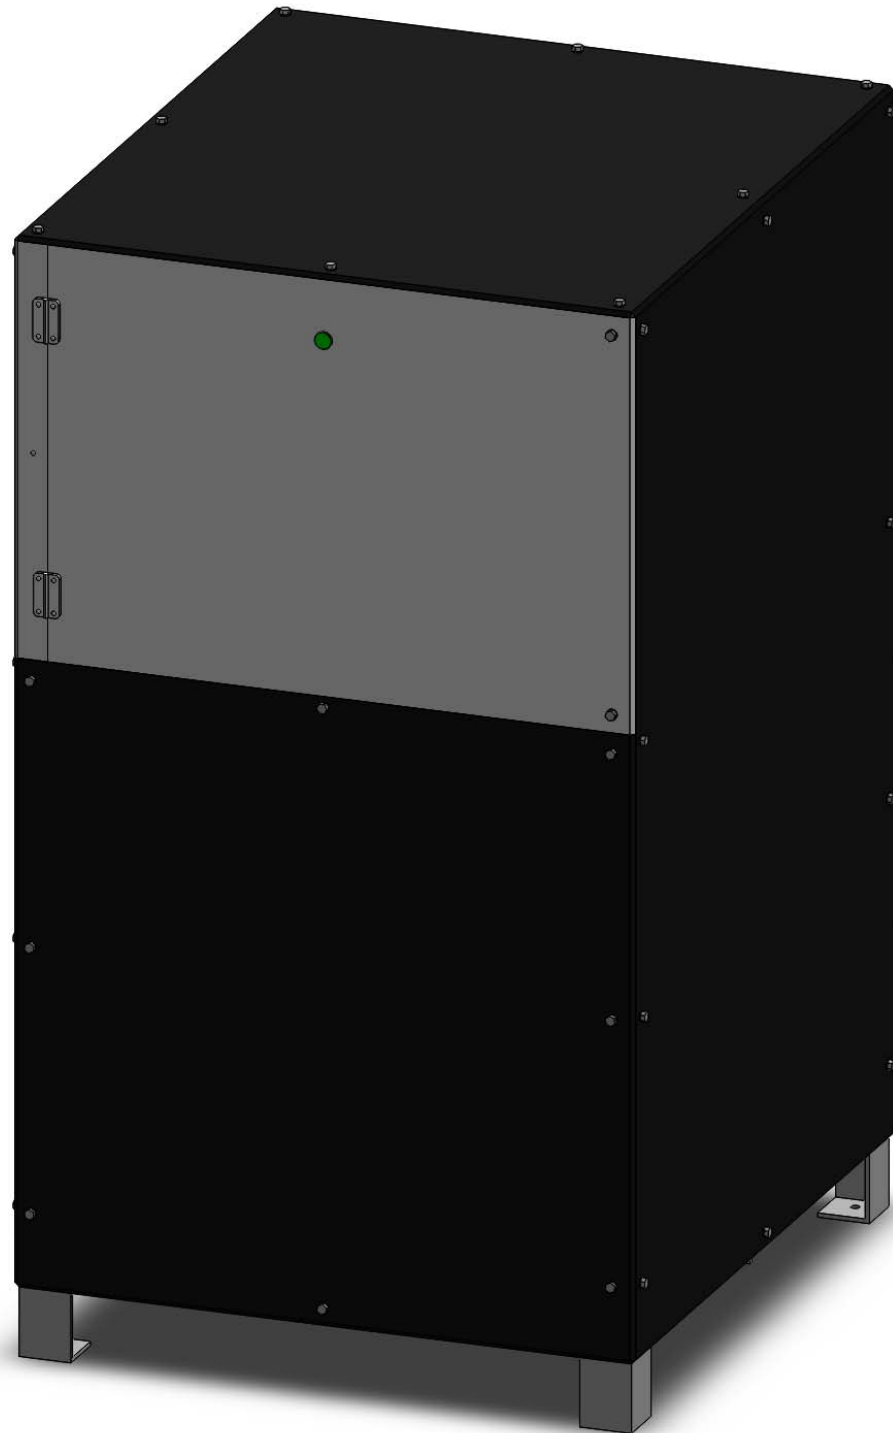

POLY #3 WATER COOLED CABINET

FRONT

RIGHT

WATER OUTLET

WATER INLET

LEFT

TOP