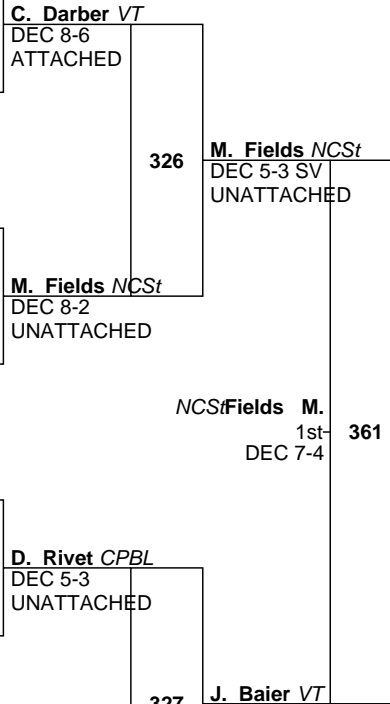

Caden Darber Virginia Tech - ATTACHED

Taylor Philpotts Appalachian State - UNATTACHED 88 C. Darber VT MD 11-2 ATTACHED 223

Mason Wallace Tennessee-Chattanooga - ATTACHED M. Wallace UT-C DEC 10-4 ATTACHED 89 M. Wallace UT-C MD 10-2 ATTACHED

Jerrold Hunziker Virginia Military Institute - ATTACHED

Dalton Flint Emmanuel College - ATTACHED

Matt Fields NC State - UNATTACHED 90 M. Fields NCSst MD 16-4 UNATTACHED

Phill Ruiz Limestone College - ATTACHED 23 M. Fields NCSst DEC 10-9 UNATTACHED 224 M. Fields NCSst DEC 8-2 UNATTACHED

zac feight George Mason - UNATTACHED

Bobby Pryhocki Campbell University - ATTACHED 91 C. Porter CIT DEC 12-6 ATTACHED

Chon Porter The Citadel - ATTACHED 24 C. Porter CIT DEC 10-4 ATTACHED

Tony Negron Wolfpack RTC - UNATTACHED

David Giantonio Newberry College - ATTACHED 92 T. Negron WRTC DEC 8-5 UNATTACHED

Julio Alegria George Mason - ATTACHED 25 J. Alegria GMU DEC 9-3 UNATTACHED 225

DeAndre Jackson Bluefield College - ATTACHED D. Rivet CPBL DEC 20-4 5:35 UNATTACHED 93

Devin Rivet Campbell University - UNATTACHED 26 D. Rivet CPBL DEC 8-3 UNATTACHED

Joey Perez UNC-Pembroke - ATTACHED

Will Baldwin Davidson - ATTACHED

Josh Baier Virginia Tech - ATTACHED 94 J. Baier VT DEC 4-2 ATTACHED 226

Alex Cruz University of Virginia - UNATTACHED A. Cruz UVA DEC 5-19 UNATTACHED 95

Tristan Sellmer Indiana University - ATTACHED 27 A. Cruz UVA MD 11-0 UNATTACHED

Wyatt Sladek Campbell University - UNATTACHED