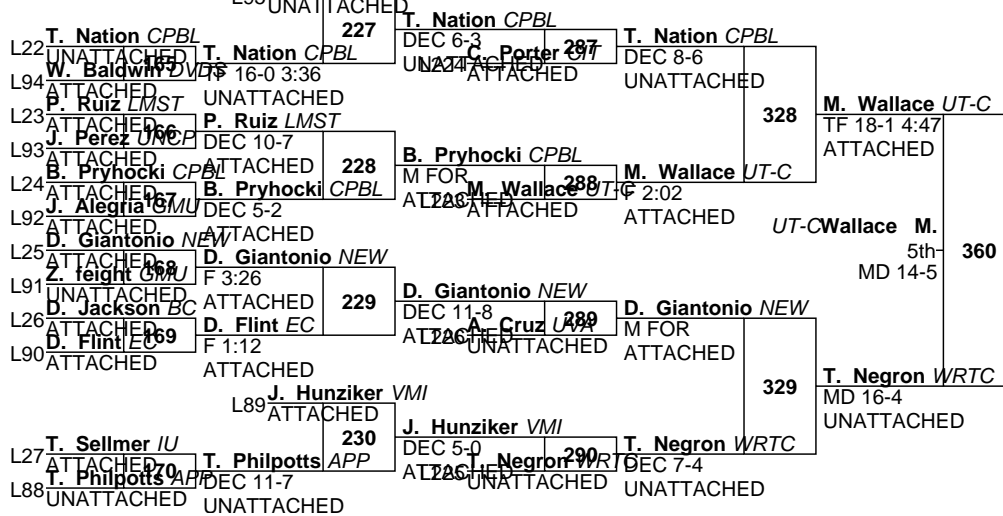

L326 C. Darber VT ATTACHED 3rd
L327 D. Rivet CPBL UNATTACHED MD 17-6

W. Sladek CPBL L95 UNATTACHED