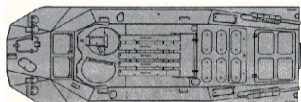

Special Abilities: Amphibious; Anti-tank

OPTICS: Thermal Imaging

9P148 ATGM Launcher

Ammunition: 14 AT-5B Missiles (5)

Armor: Steel (+4/+4)