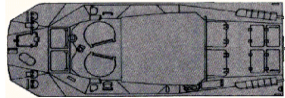

Special Abilities: Amphibious; Anti-tank

OPTICS: Infra-red (Driver Only); Day Sight (Gunner)

9P133 ATGM Launcher

Ammunition: 14 AT-3D Missiles (5)

Armor: Steel (+4/+4)