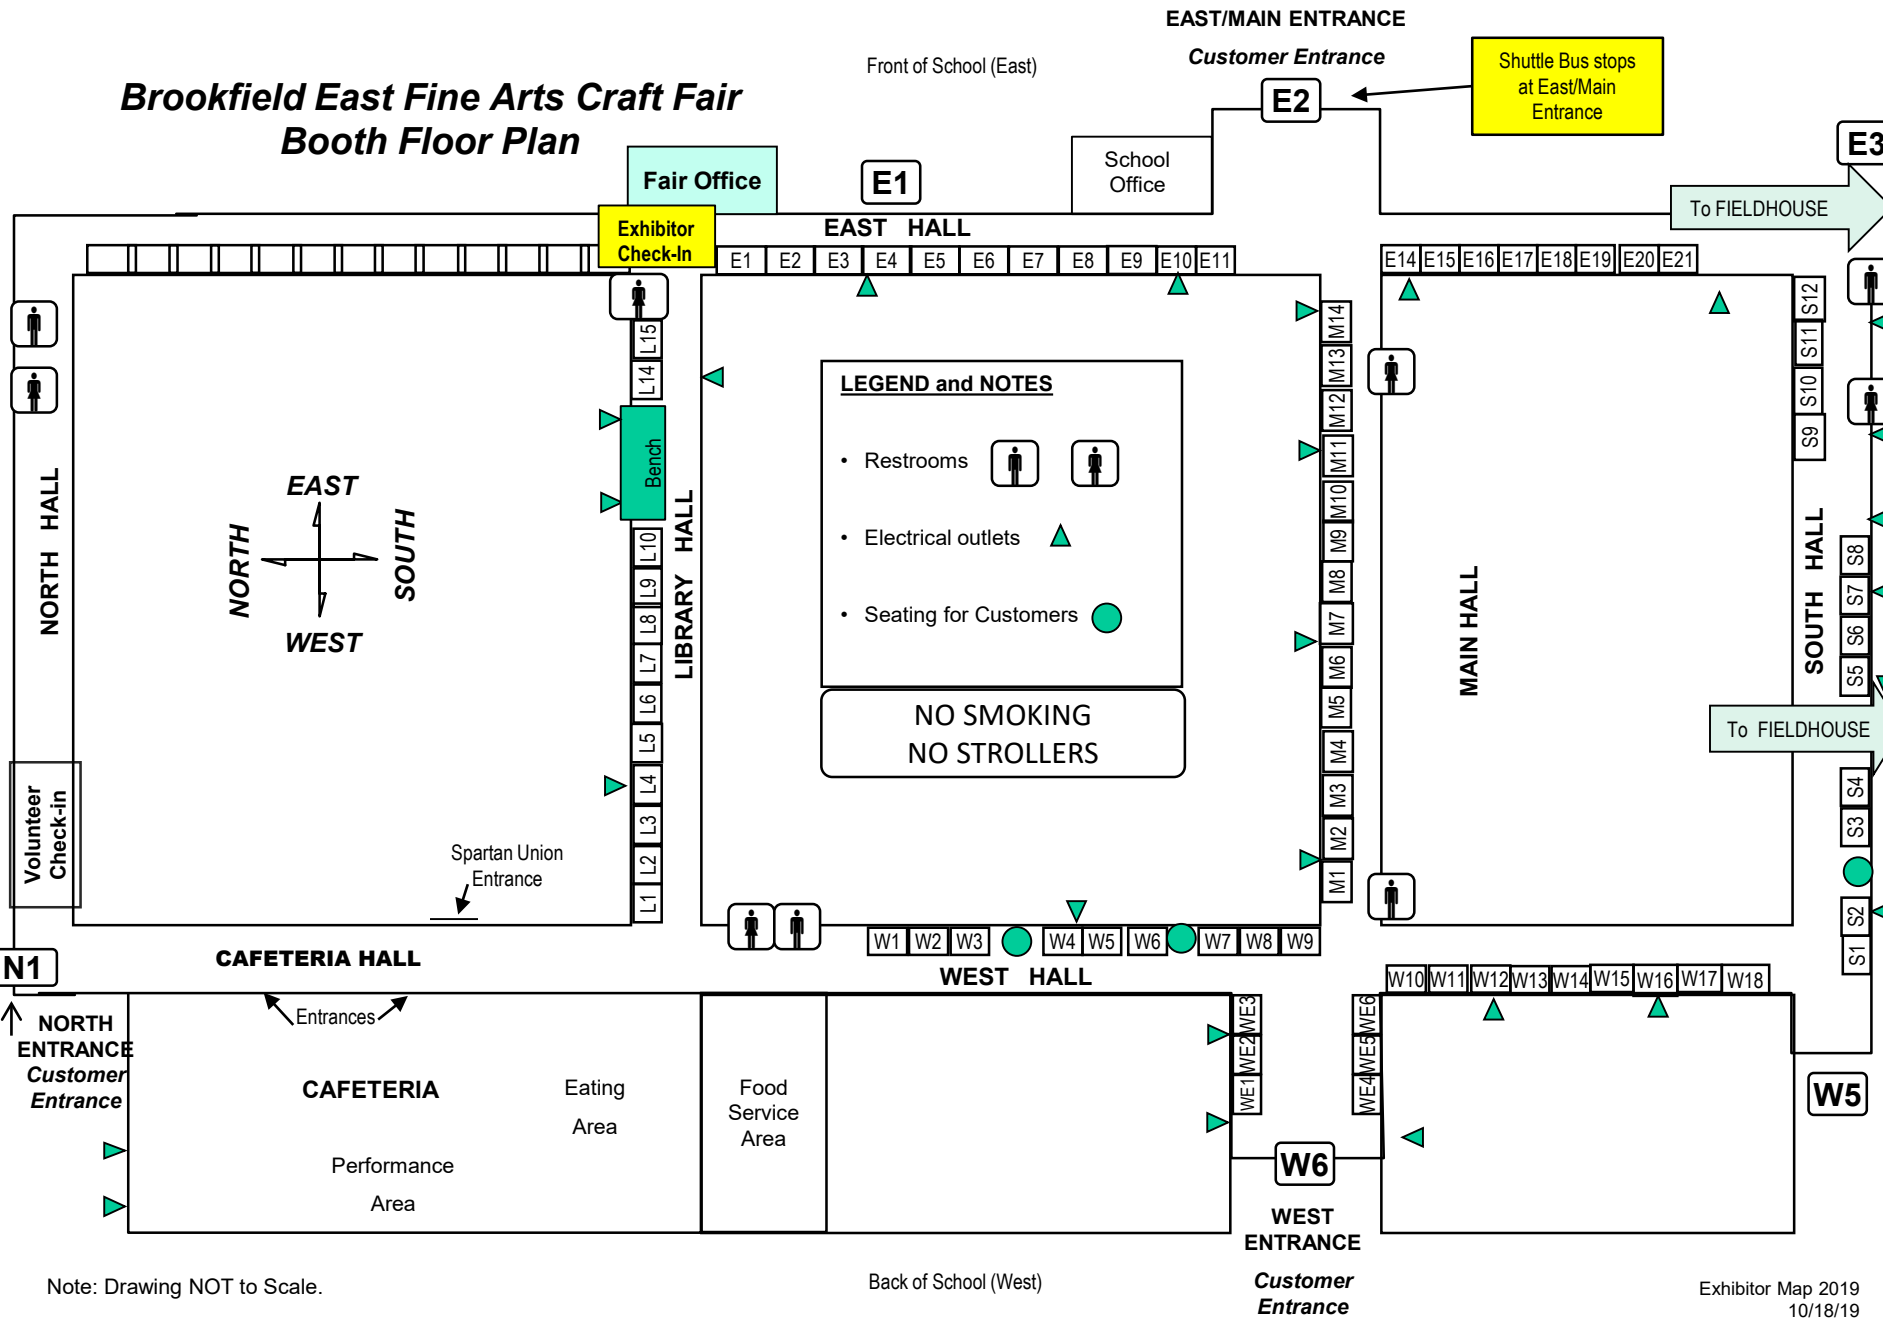

Brookfield East Fine Arts Craft Fair Booth Floor Plan

Note: Drawing NOT to Scale.

Back of School (West)

Customer Entrance

Brookfield East Fine Arts Craft Fair Booth Floor Plan

The booth layout map is two pages only for ease in printing. All booths are located on the main floor and the Fieldhouse connects to the rest of the school into either the East Hall or the South Hall.

Note: Drawing NOT to Scale.