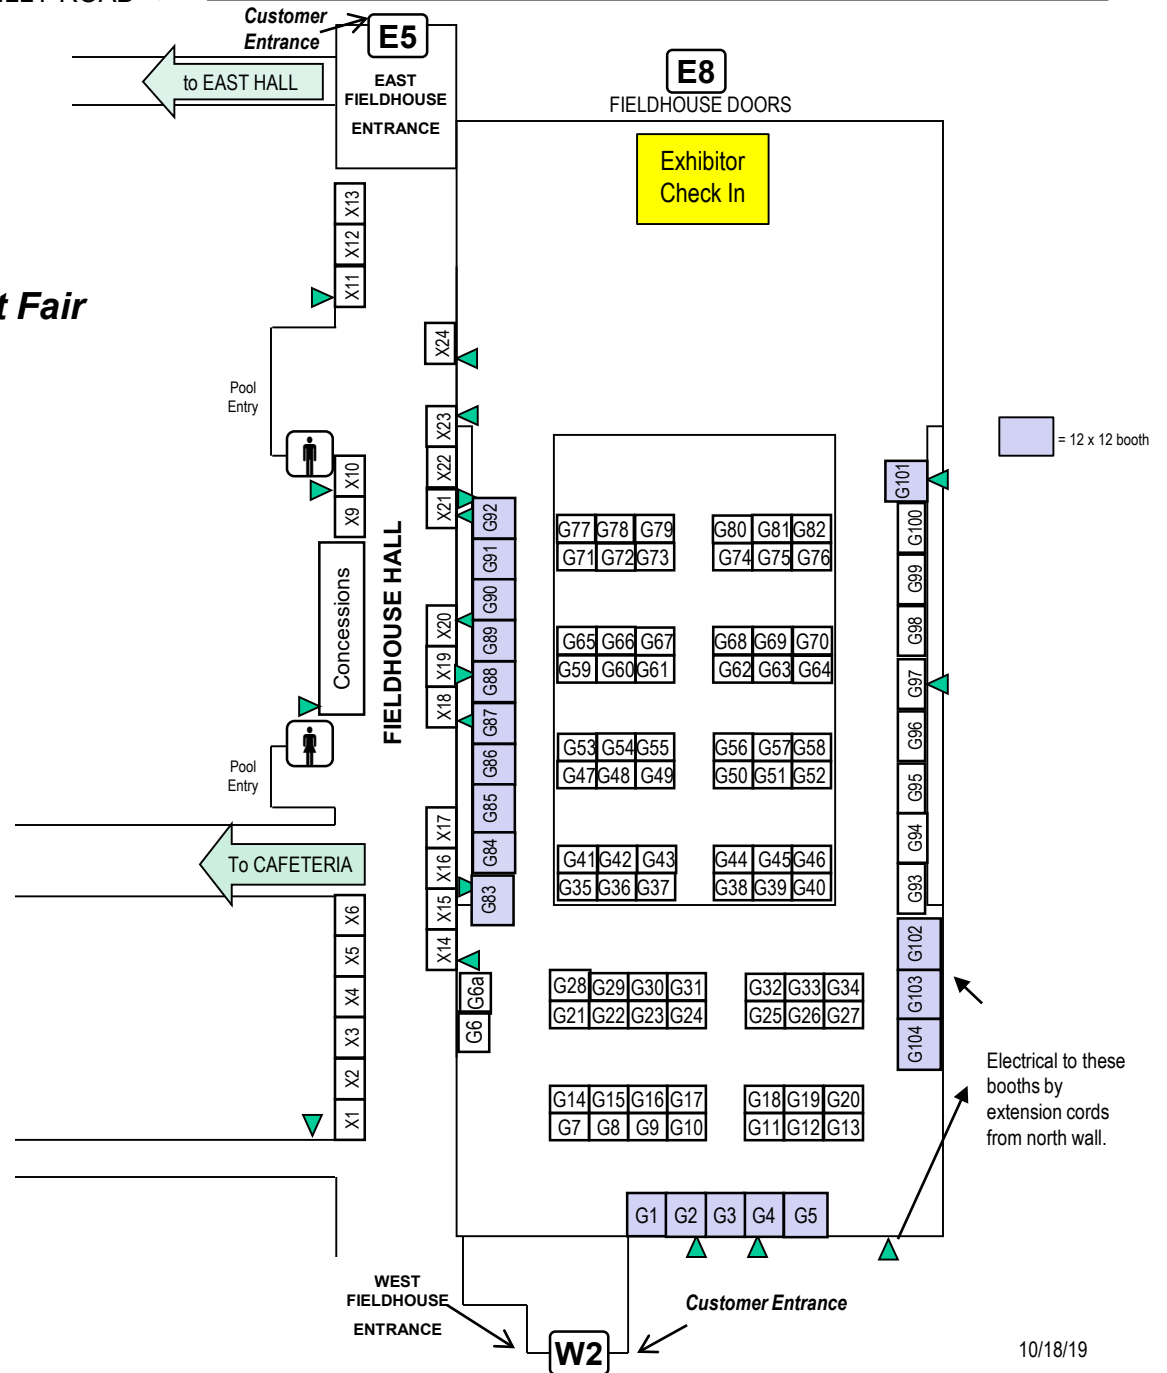

Brookfield East Fine Arts Craft Fair Booth Floor Plan

Note: Drawing NOT to Scale.

Back of School (West)

Customer Entrance

Brookfield East Fine Arts Craft Fair Booth Floor Plan

The booth layout map is two pages only for ease in printing. All booths are located on the main floor and the Fieldhouse connects to the rest of the school into either the East Hall or the South Hall.

Note: Drawing NOT to Scale.