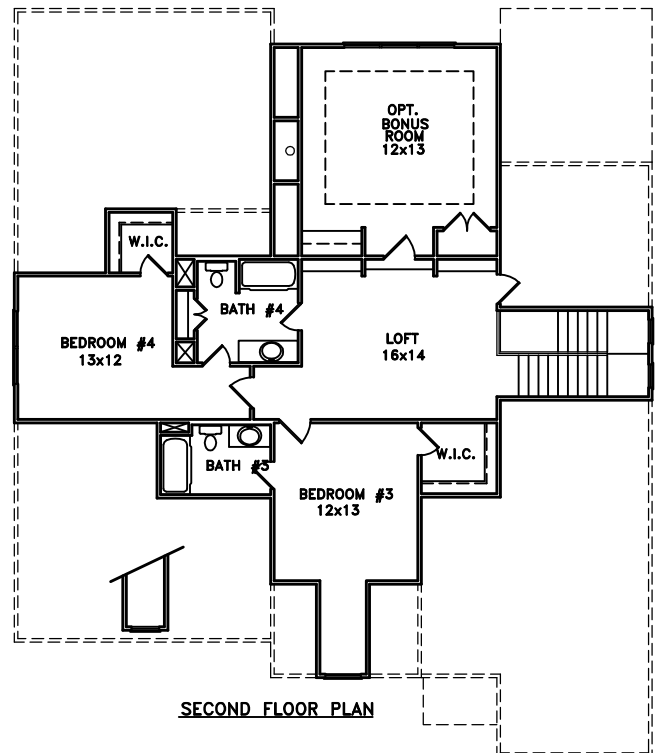

THE ELLINGTON

- 3300 Square Feet
- 2 Car Garage
- 4 Bedrooms, 4 Full Baths
- Large Family Room w/ Opt. Built-ins
- Covered Porch off Rear
- Oversized Loft w/ Built-Ins
- Optional Raised Bonus Room

These illustrations are conceptual and the information above is subject to change. Final details and dimensions may vary at the builder's discretion