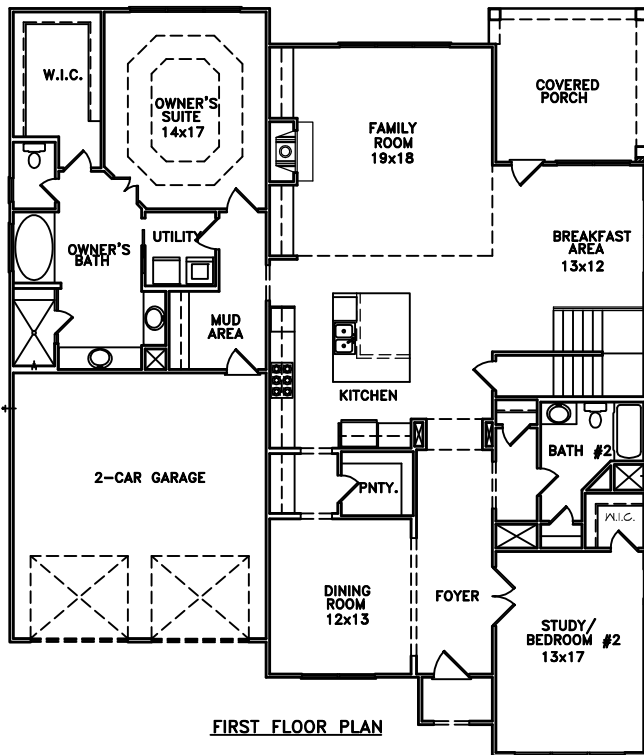

THE ELLINGTON

- 3300 Square Feet
- 2 Car Garage
- 4 Bedrooms, 4 Full Baths
- Large Family Room w/ Opt. Built-ins
- Covered Porch off Rear
- Oversized Loft w/ Built-Ins
- Optional Raised Bonus Room

These illustrations are conceptual and the information above is subject to change. Final details and dimensions may vary at the builder's discretion