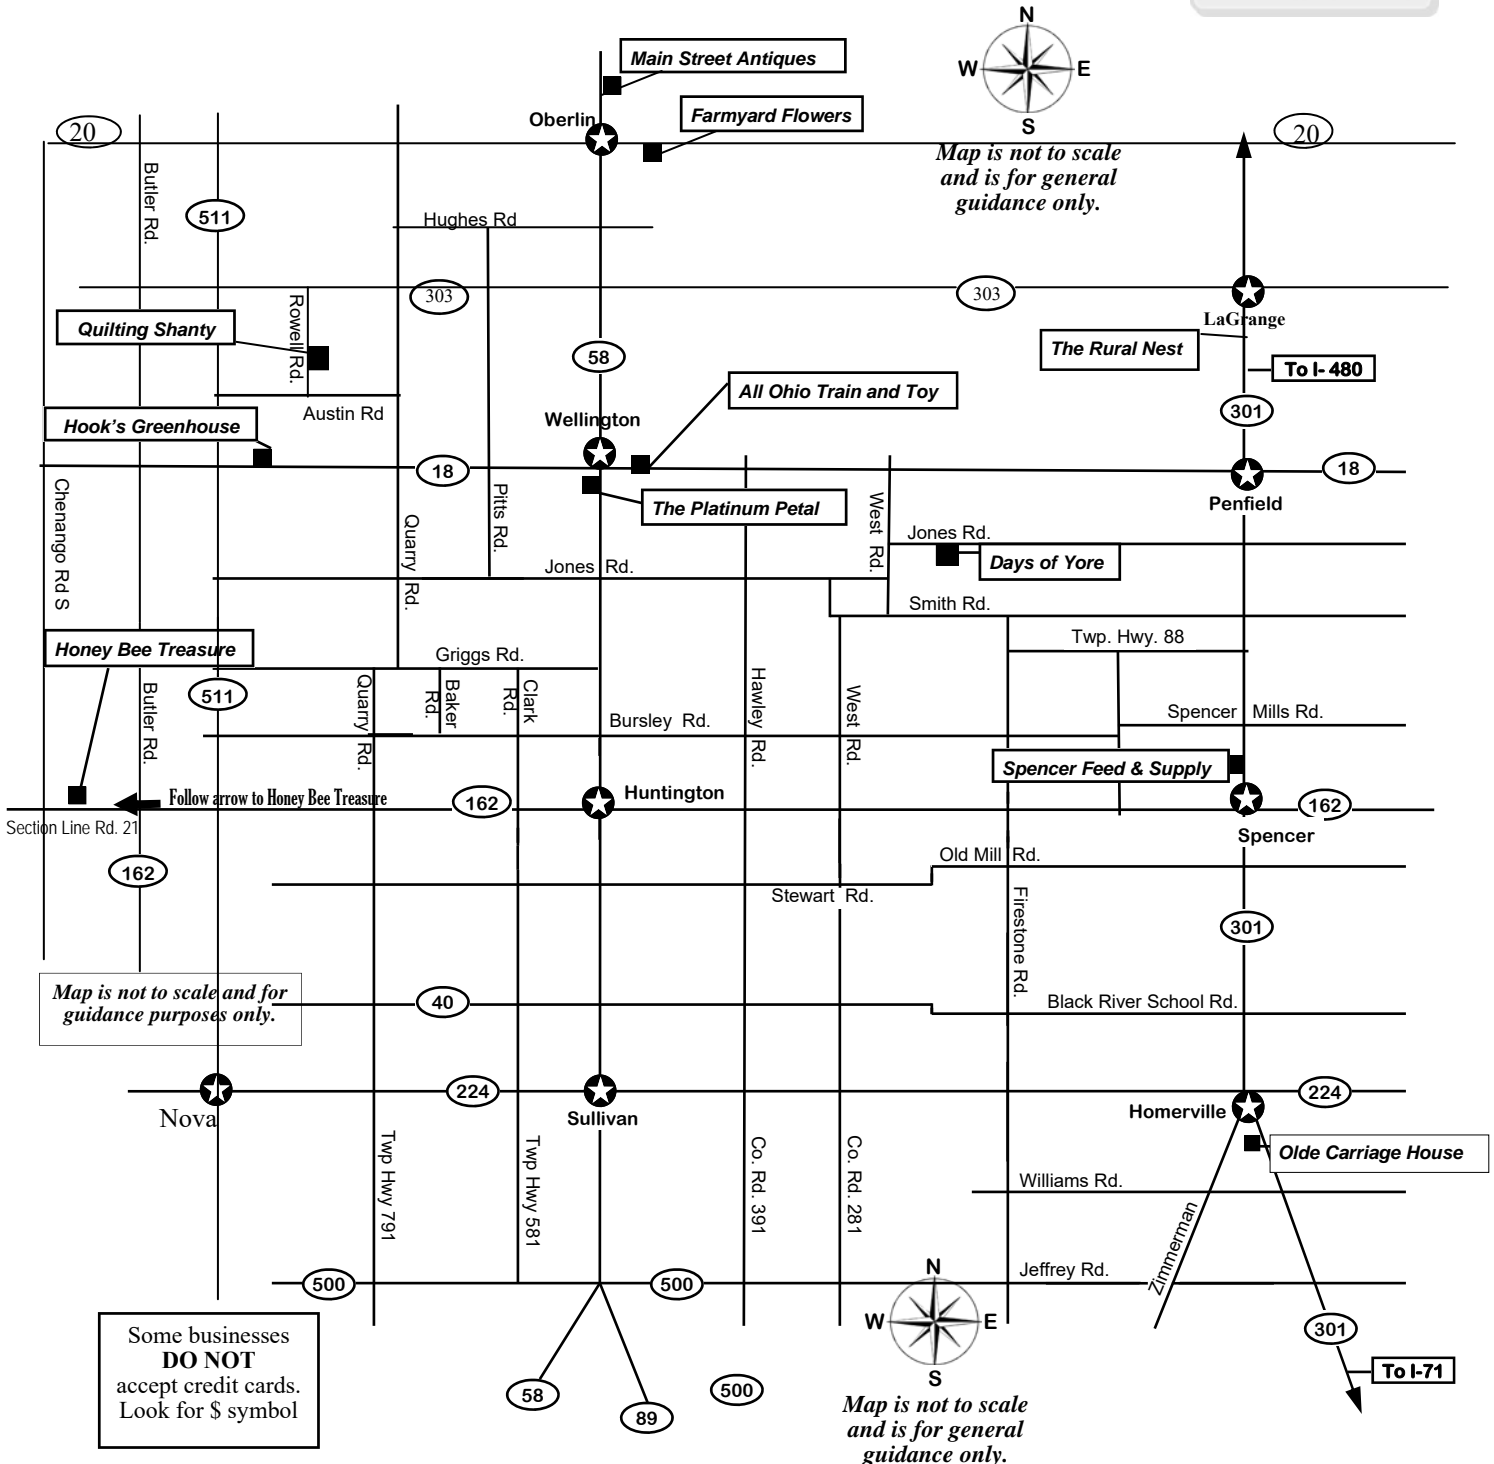

Some businesses
DO NOT
accept credit cards.
Look for $ symbol