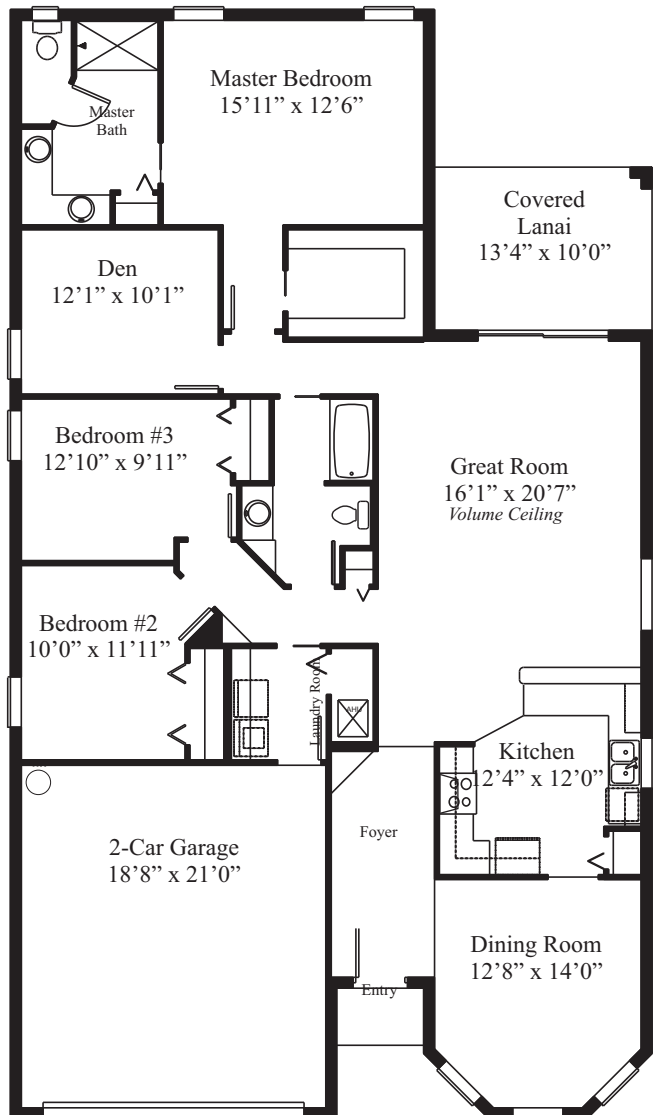

QB0002070

090331