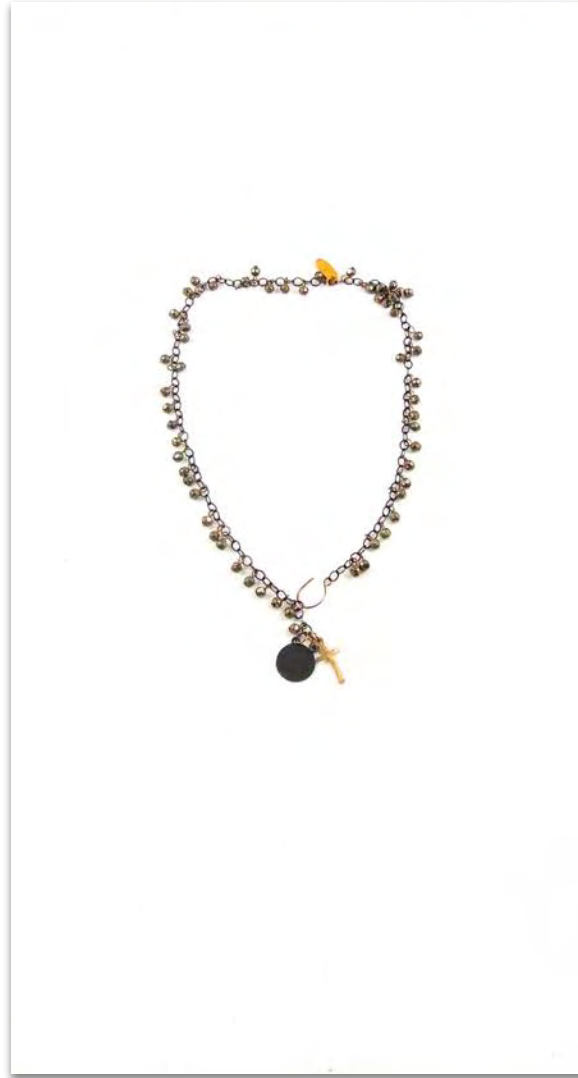

Roost - RB \$163 (also
in MO)

Roy (with single
convertible) \$80

hila. necklaces

Sagebrush \$65

St. Anne \$127

St. Benedict \$170

hila. necklaces - Salt Lake \$90 & Salt Lake Majesty \$95

Salt Lake - BR (CZ)