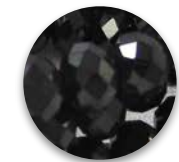

hila. bracelets - Mulberry Cheq $60 & Mulberry $70

ON (CZ)