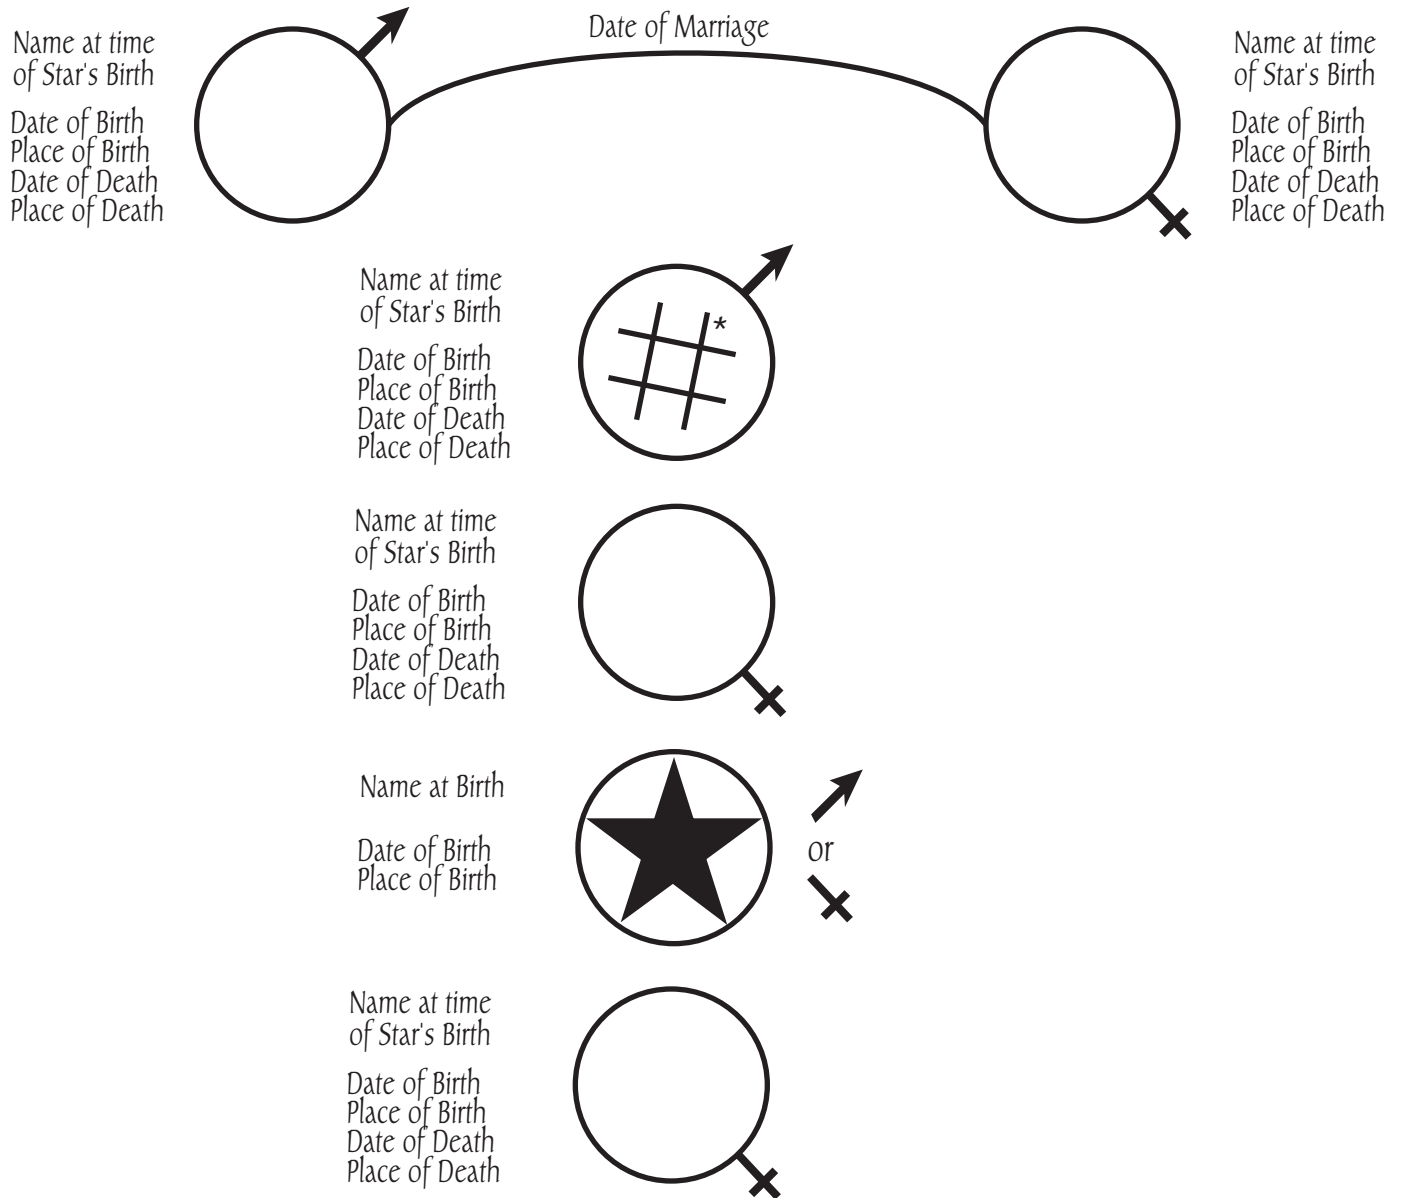

# Nuclear Family of Origin

(more than one child)

\* Use crosshatch only if death is before star's 21st birthday