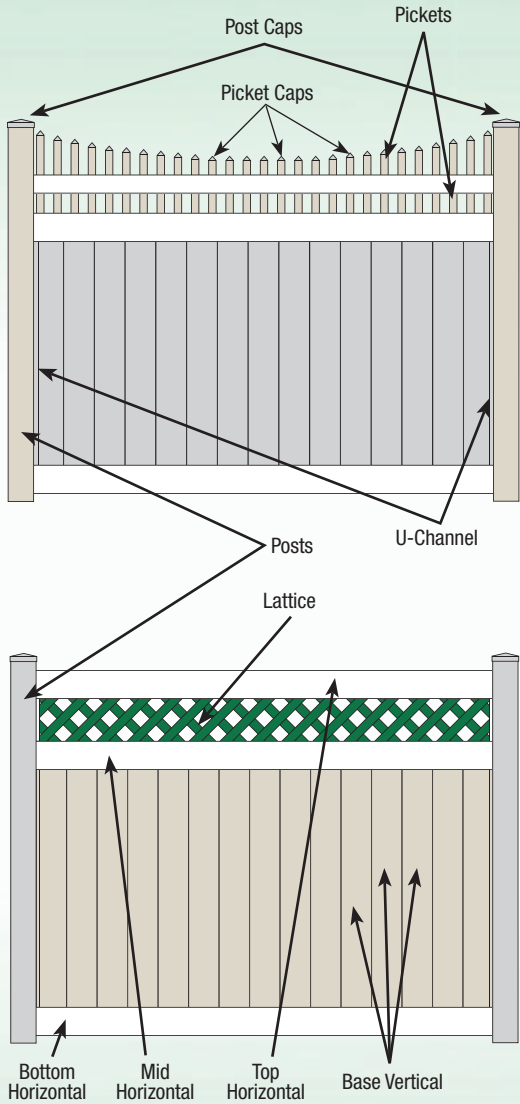

**Mix-n-Match™ Choices.**  
**Any piece, any color!**

With the warmth of mixing colors,  
 you can be your own fence designer!

**Tell your contractor!**

*Colors  
 &  
 Curves*

Guaranteed  
**100%**  
 Pure Virgin  
 Vinyl

# Curves & Colors

V3215DS-6BGWLW

V3215D-6WGLWT

V500A-6GBW

V3706-4 with Mix 'n' Match Posts and Caps

VBG3-46BWLEG

V300-6BW

V402-4TRBG

## Pick Your Colors/Bends

Beige • White • Gray • Eastern Green\* • Other

COMPONENT	COLOR/BEND
LATTICE STYLE	_____
TOP HORIZONTAL	_____ / _____
MIDDLE HORIZONTAL	_____ / _____
BOTTOM HORIZONTAL	_____ / _____
BASE VERTICAL	_____
PICKET CAP	_____
PICKET	_____
U-CHANNEL	_____
POST	_____
POST CAP	_____
OTHER	_____
OTHER	_____