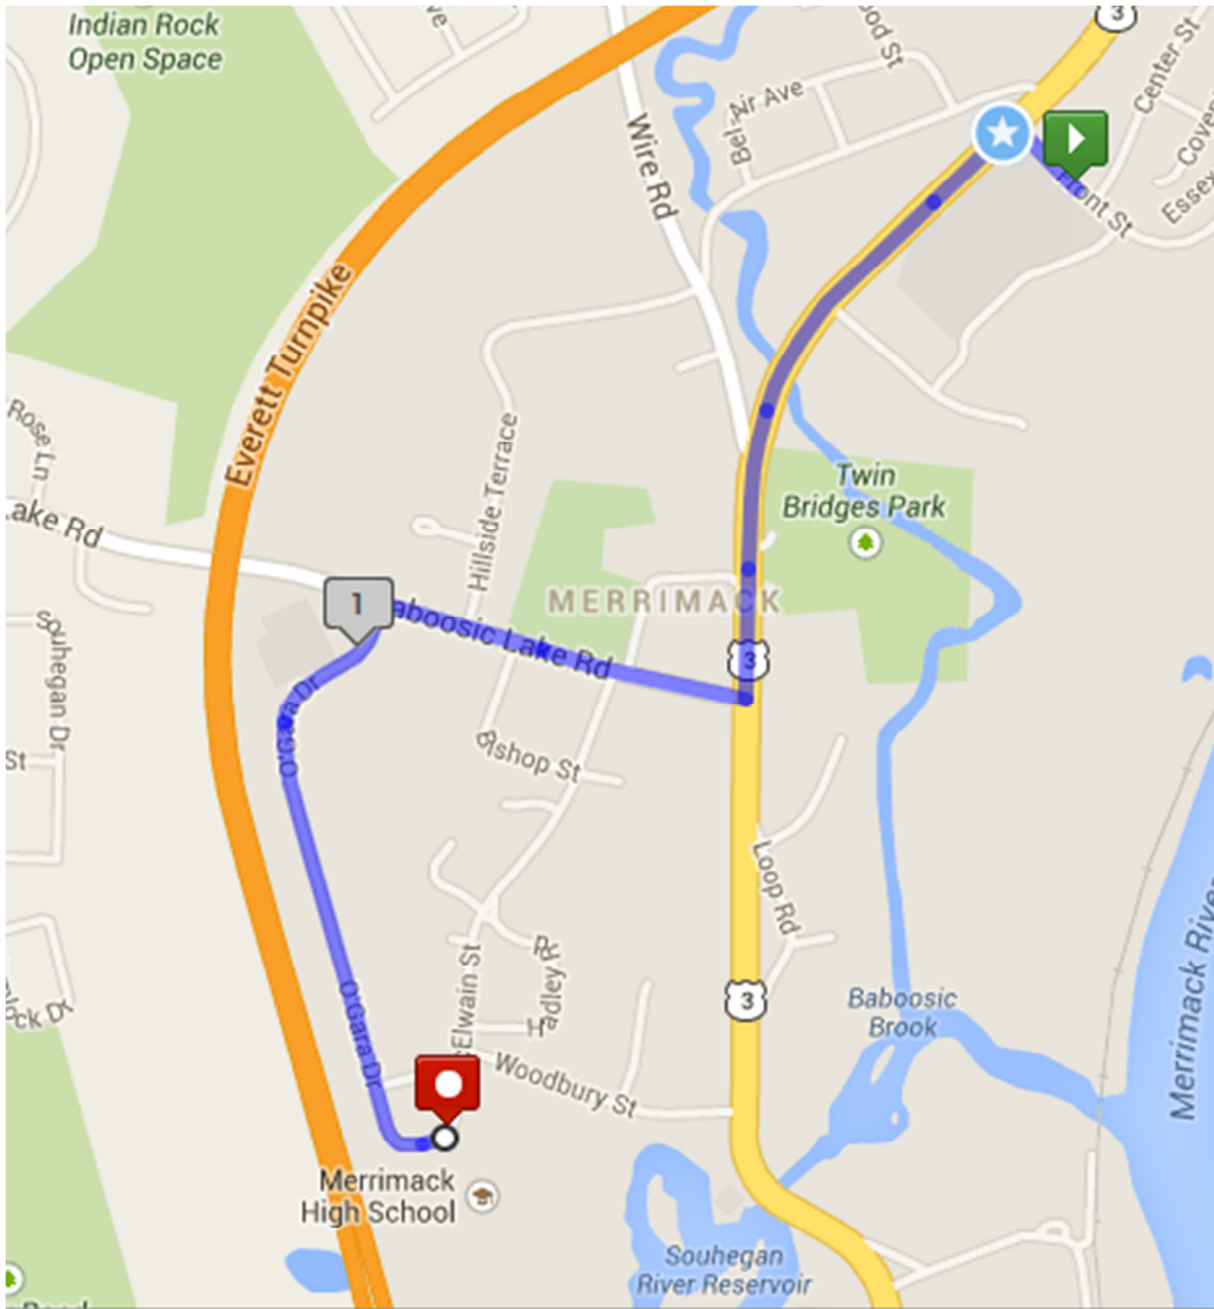

## TOWN OF MERRIMACK

### PARADE ROUTE MAP

The Parade lines up on Front Street adjacent to Tractor Supply, 515 Daniel Webster Highway:

The parade will take a left onto Daniel Webster Highway and will proceed south. It will then take a right onto Baboosic Lake Road and then a left onto O'Gara Drive, disbanding at the High School. The High School's physical address is 38 McElwain Street. The parade route is approximately 1.5 miles long.