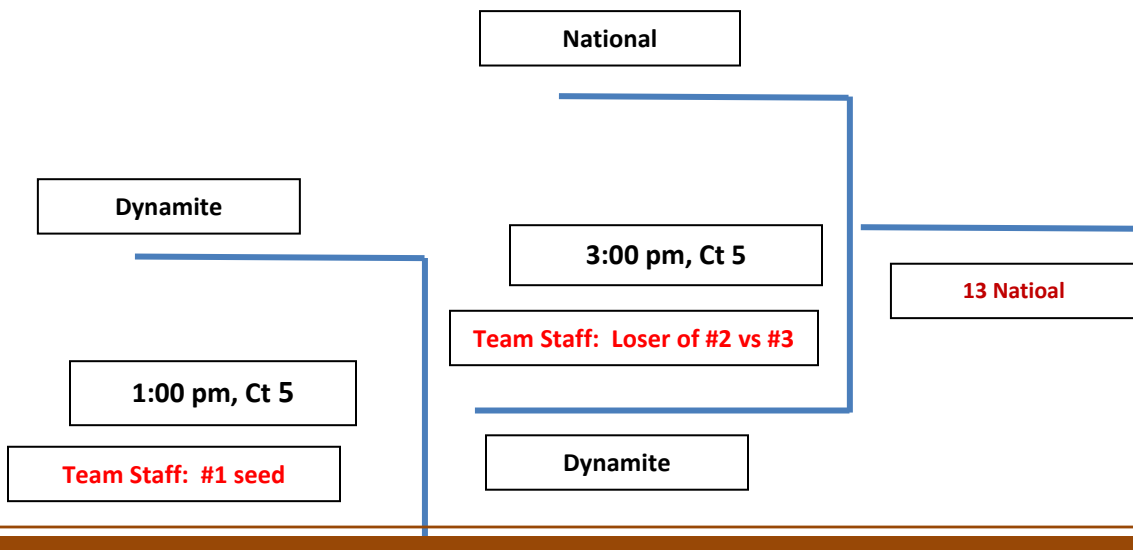

Sunday, December 30

13U Girls Division, *updated 12/24, 1:50 pm

Teams	Wins	Losses	+/-	+/-	Total +/-	Seed
1. Rocky Select 13 National	2	0				1
2. 307 Dynamite	1	1				2
3. Rocky Select 13 White	0	2				3

1ST TEAM LISTED IS HOME TEAM AND WEARS LIGHT COLOR JERSEY

DATE	LOCATION	TIME	COURT	GAME	TEAM STAFF
Sunday, December 30	P2P Sports	9:00 am	5	(50-32)2 vs 3	Select 13 National
Sunday, December 30	P2P Sports	10:00 am	5	2 vs 1(45-60)	Select 13 White
Sunday, December 30	P2P Sports	11:00 am	5	3 vs 1(28-50)	307 Dynamite