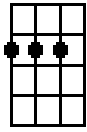

BARITONE UKULELE

tuned

D 4th G 3rd B 2nd E 1st string

A

A7

A_m

B

B7