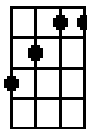

BARITONE UKULELE

tuned

D 4th   G 3rd   B 2nd   E 1st string

A

A7

A_m

B

B7

B_m

C

C7

C_m

D

D7

D_m

E

E7

E_m

F

F7

F_m

G

G7

G_m