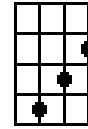

BARITONE UKULELE

tuned

D 4th   G 3rd   B 2nd   E 1st string

A

A7

A_m

B

B7

B_m

C

C7

C_m

D

D7

D_m

E

E7

E_m

F

F7

F_m

G

G7

G_m