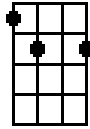

BARITONE UKULELE

tuned

D 4th G 3rd B 2nd E 1st string

A

A7

A_m

B

B7