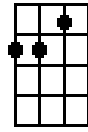

BARITONE UKULELE

tuned

D 4th G 3rd B 2nd E 1st string

A

A7

A_m

B

B7