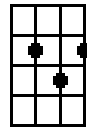

BARITONE UKULELE

tuned

D 4th G 3rd B 2nd E 1st string

A

A7

A_m

B

B7

B_m

C

C7

C_m

D

D7

D_m

E