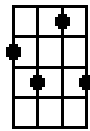

BARITONE UKULELE

tuned

D 4th   G 3rd   B 2nd   E 1st string

A

A7

A_m

B

B7

B_m

C

C7

C_m

D

D7

D_m

E

E7

E_m

F

F7

F_m

G

G7

G_m