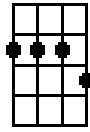

BARITONE UKULELE

tuned

D 4th G 3rd B 2nd E 1st string

A

A7

A_m

B

B7