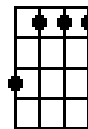

BARITONE UKULELE

tuned

D 4th   G 3rd   B 2nd   E 1st string

A

A7

A_m

B

B7

B_m

C

C7

C_m

D

D7

D_m

E

E7

E_m

F

F7

F_m

G

G7

G_m