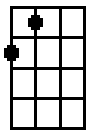

BARITONE UKULELE

tuned

D 4th G 3rd B 2nd E 1st string

A

A7

A_m

B

B7

B_m

C

C7

C_m

D

D7

D_m

E