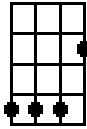

BARITONE UKULELE

tuned

D 4th G 3rd B 2nd E 1st string

A

A7

A_m

B

B7