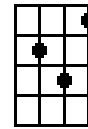

BARITONE UKULELE

tuned

D 4th G 3rd B 2nd E 1st string

A

A7

A_m

B

B7

B_m

C

C7

C_m

D

D7

D_m

E