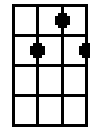

BARITONE UKULELE

tuned

D 4th   G 3rd   B 2nd   E 1st string

A

A7

A_m

B

B7

B_m

C

C7

C_m

D

D7

D_m

E

E7

E_m

F

F7

F_m

G

G7

G_m