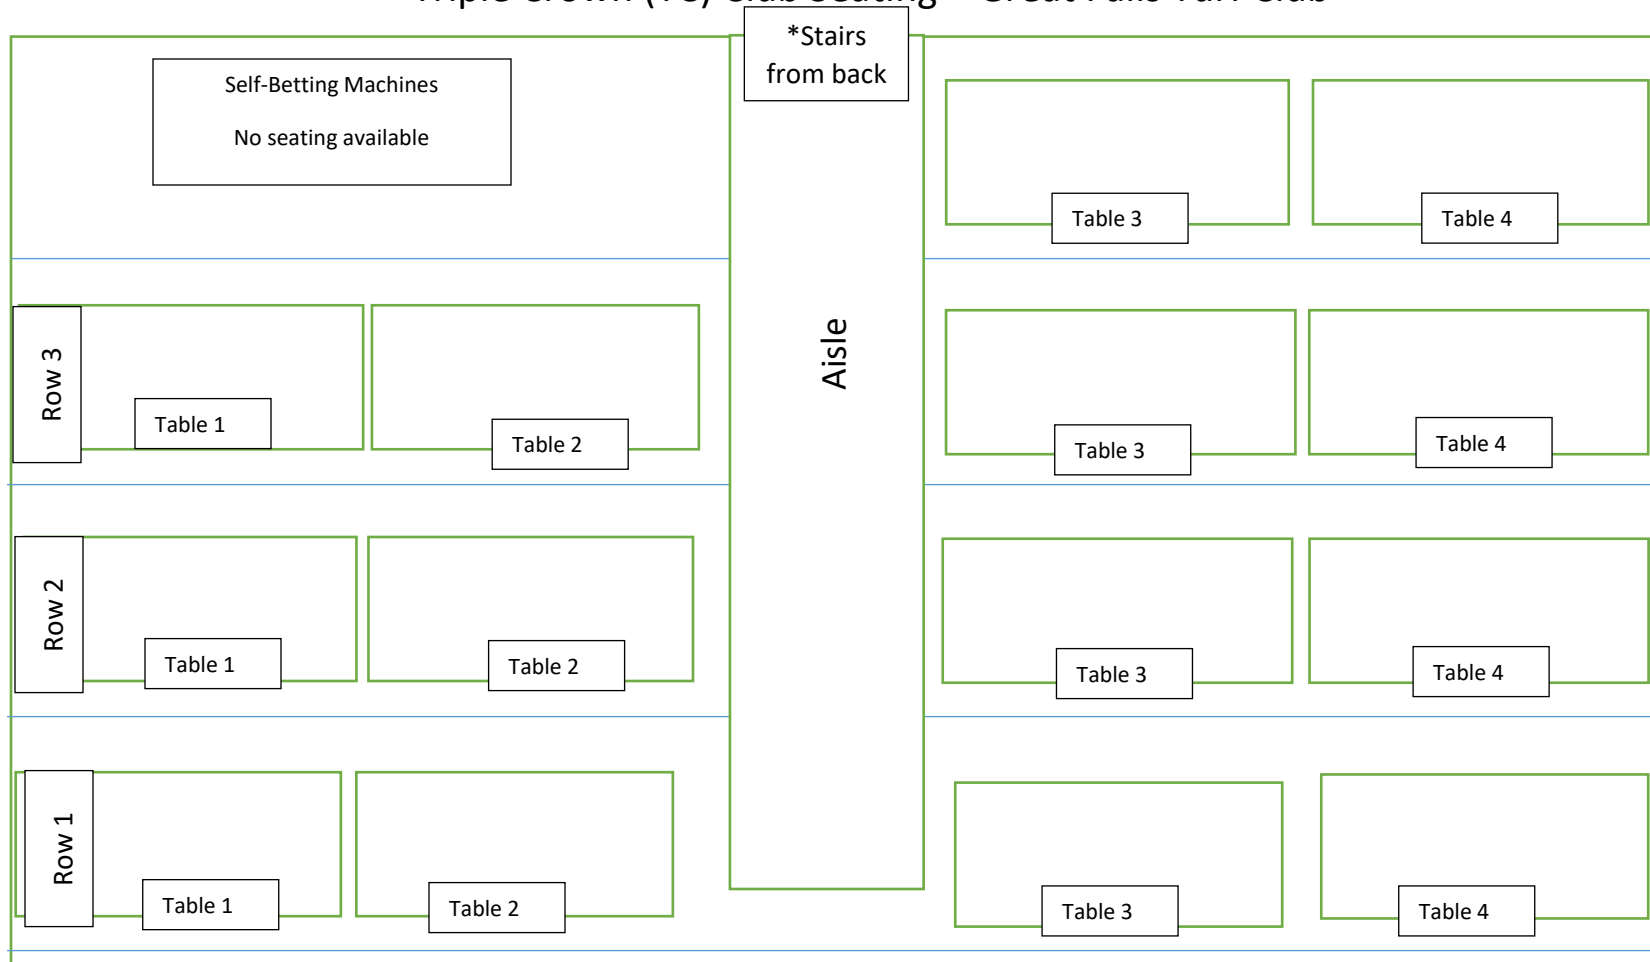

Triple Crown (TC) Club Seating – Great Falls Turf Club

* Not wheelchair accessible