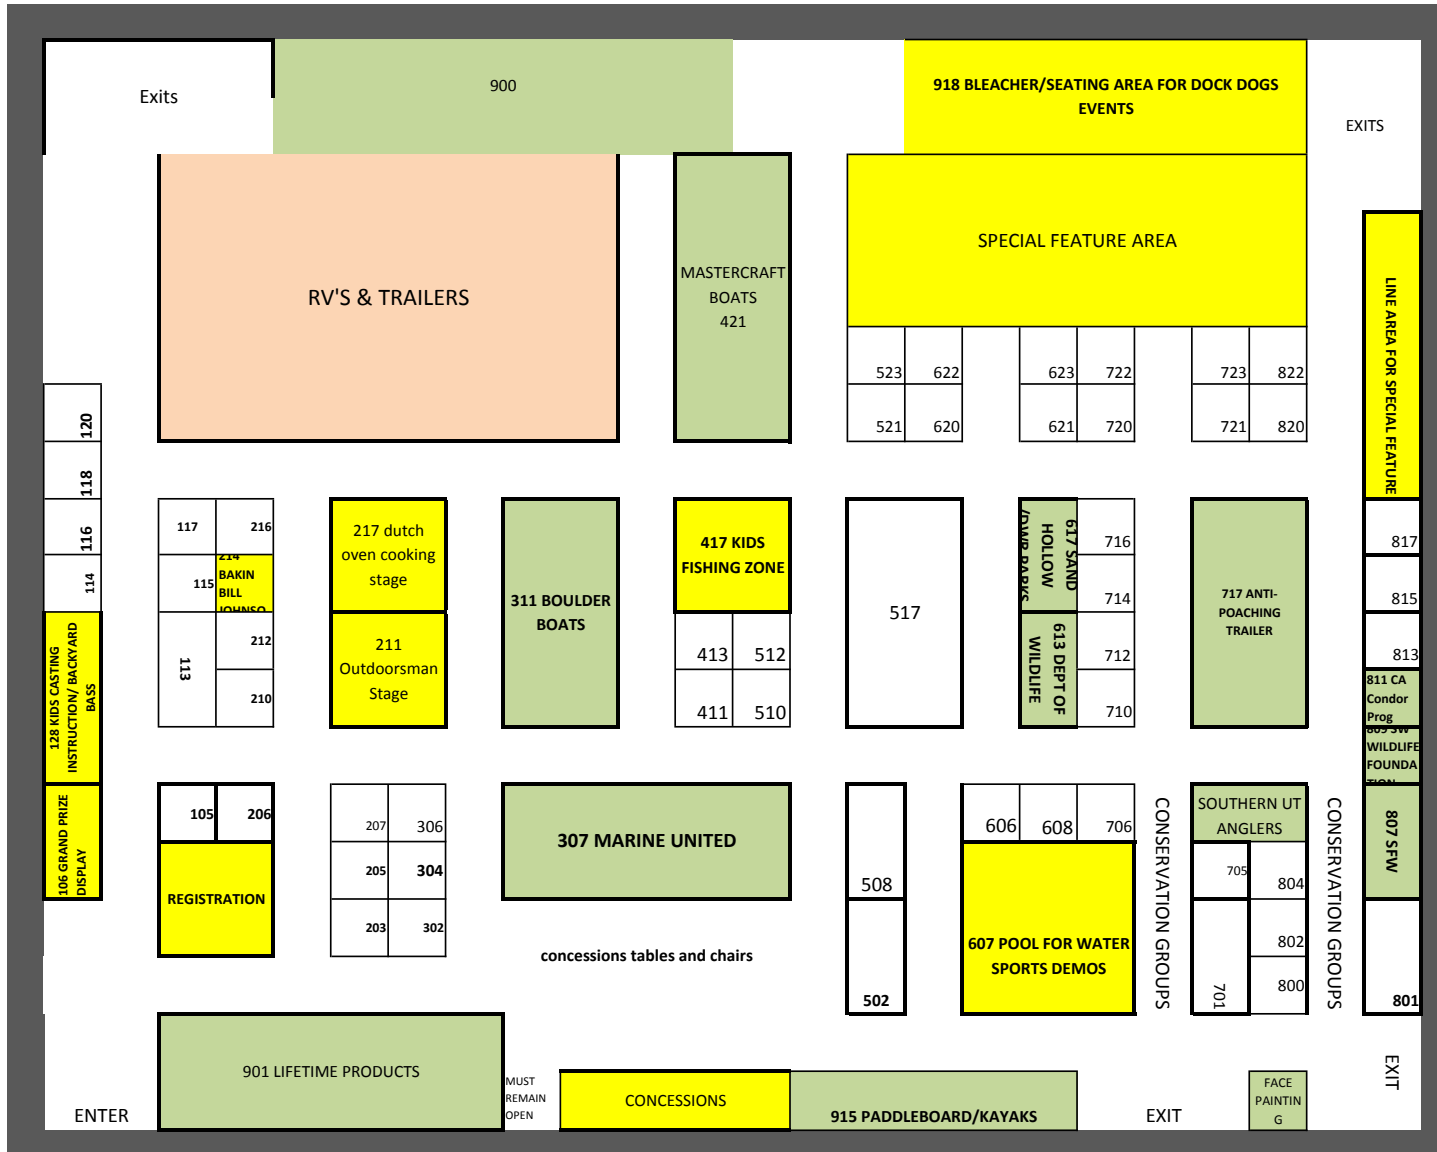

The Ultimate Outdoor Recreation Expo JAN 4-5, 2019
 DIXIE CONVENTION CENTER, ST. GEORGE UTAH

Booth Fees:	
10X10 Inline	\$795
10x10 Corner	\$895
Table Top	\$500
Add on Booth	\$500
Add on Corner	\$600
OutdoorBulk	\$1 sq.ft. (minimum 1000 sq.ft.)
Show Hours:	
Friday	12pm-8pm
Saturday	10am-6pm
Move-in Times:	
Thursday	8am-9pm
Move-out Times:	
Saturday	7pm-10pm
Special Requests:	
Contact Office- Ph-801.571.9012 Cell-801.599.6664	