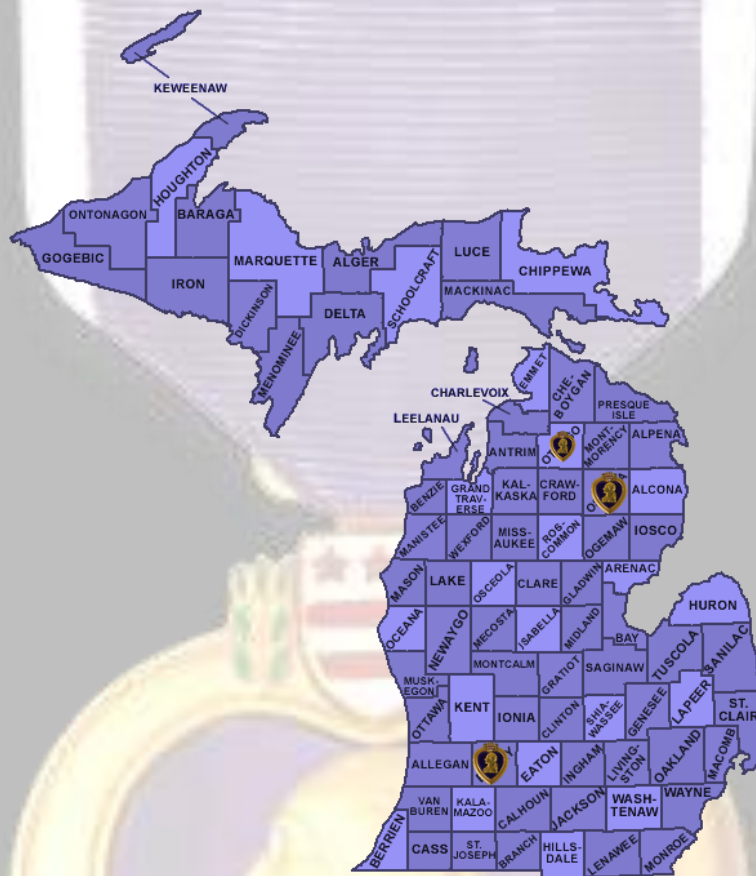

MICHIGAN PURPLE HEART ENTITIES

CITIES

- Battle Creek, MI 49015
- Bellevue, MI 49021
- Detroit, MI 28202
- Gaylord, MI 49735
- Hastings, MI 49058

- Kalamazoo, MI 49001
- Middleville, MI 48856
- Ortonville, MI 48462
- Sault Ste. Marie, MI 49783
- Wyandotte, MI 48192

COUNTIES

- Barry County, MI 49058
- Oscoda County, MI 48647
- Otsego County, MI 49735

COLLEGES/UNIVERSITIES/SCHOOLS

- Western Michigan University, MI 48073
- Mio AuSable Schools 1110 8th Street Mio, MI 48647

PURPLE HEART TRAIL ROUTES

- I-69, In Branch County
- I-69/E & US-27/N to exit 105 in Shiawassee County.
- Purple Heart Memorial Garden: Wyandotte, MI