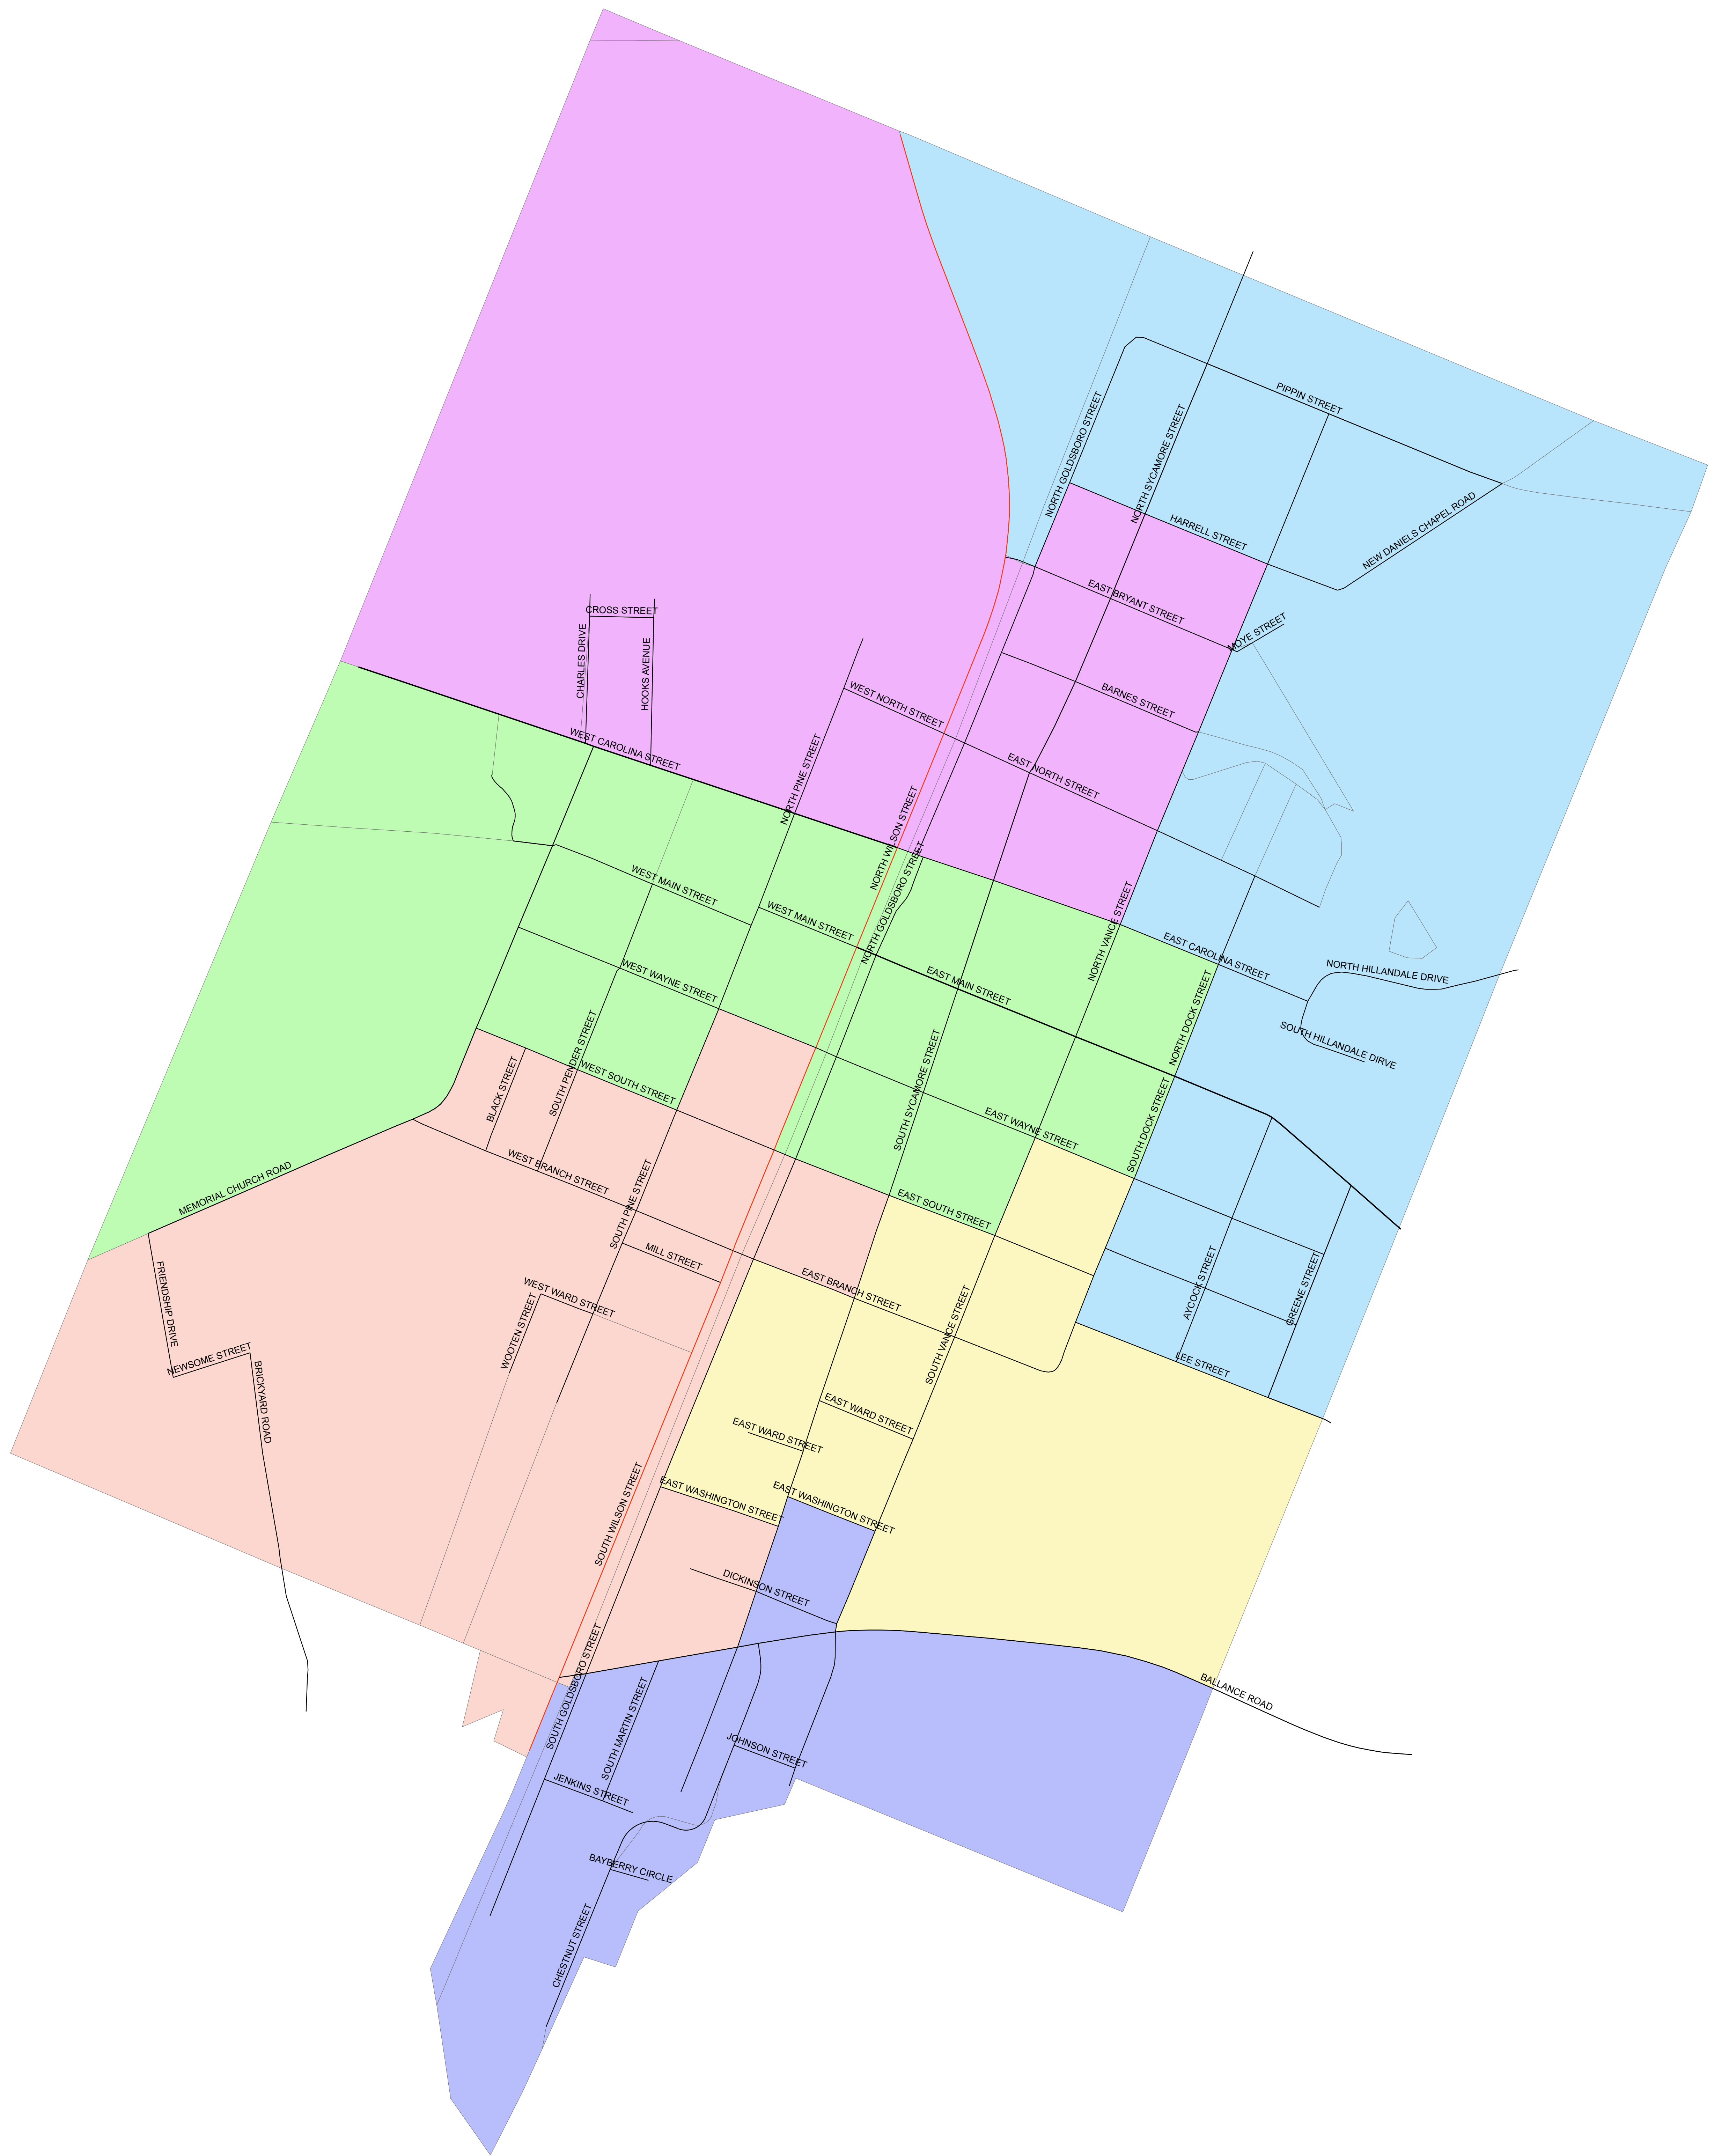

Fremont Municipal Districts

Legend

Identifier

- NC Route
- US Route
- Dot Secondary
- Fremont Local

Fremont Districts

- 1
- 2
- 3
- 4
- 5
- 6

Map prepared by the Wayne County Board of Elections.
 Information current as of January 31, 2012.
 Information is for reference purposes only.
 Wayne County assumes no responsibility for errors
 arising from the misuse of this map.